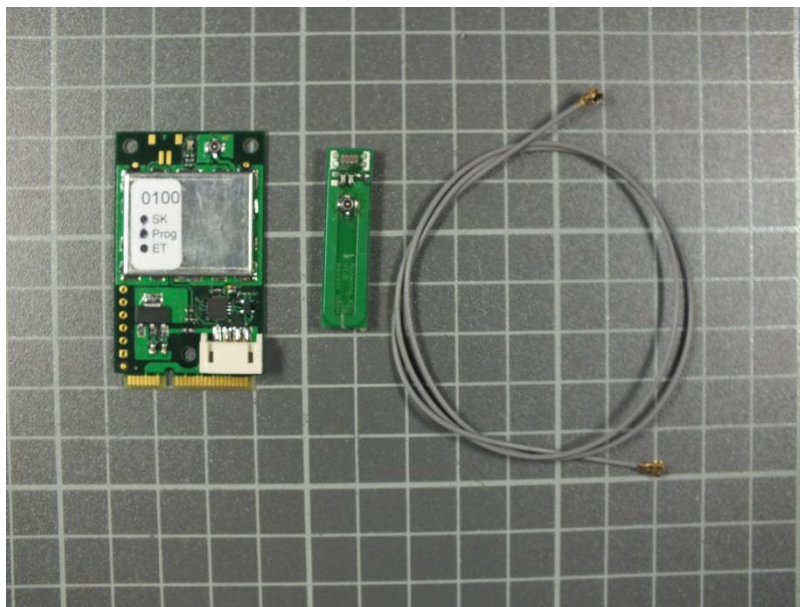

### 1.1 Photo documentation of the EuT (external photos)

FCC ID: 2AATH-HF-MPCIIE  
IC: 9927C-HF-MPCIIE  
Applicant: Kontron Europe GmbH

FCC ID: 2AATH-HF-MPCIE  
IC: 9927C-HF-MPCIE  
Applicant: Kontron Europe GmbH