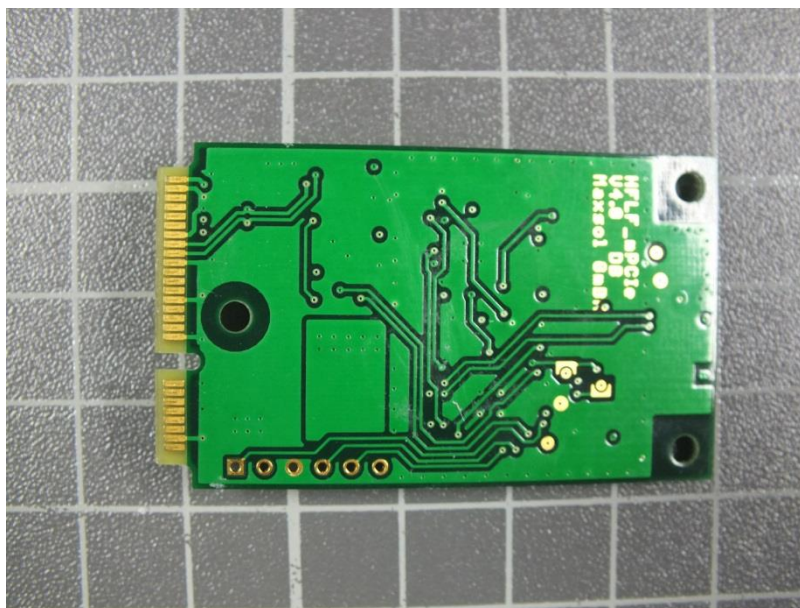

### 1.1 Photo documentation of the EuT (external photos)

FCC ID: 2AATH-HF-MPCIIE  
IC: 9927C-HF-MPCIIE  
Applicant: Kontron Europe GmbH

FCC ID: 2AATH-HF-MPCIE  
IC: 9927C-HF-MPCIE  
Applicant: Kontron Europe GmbH