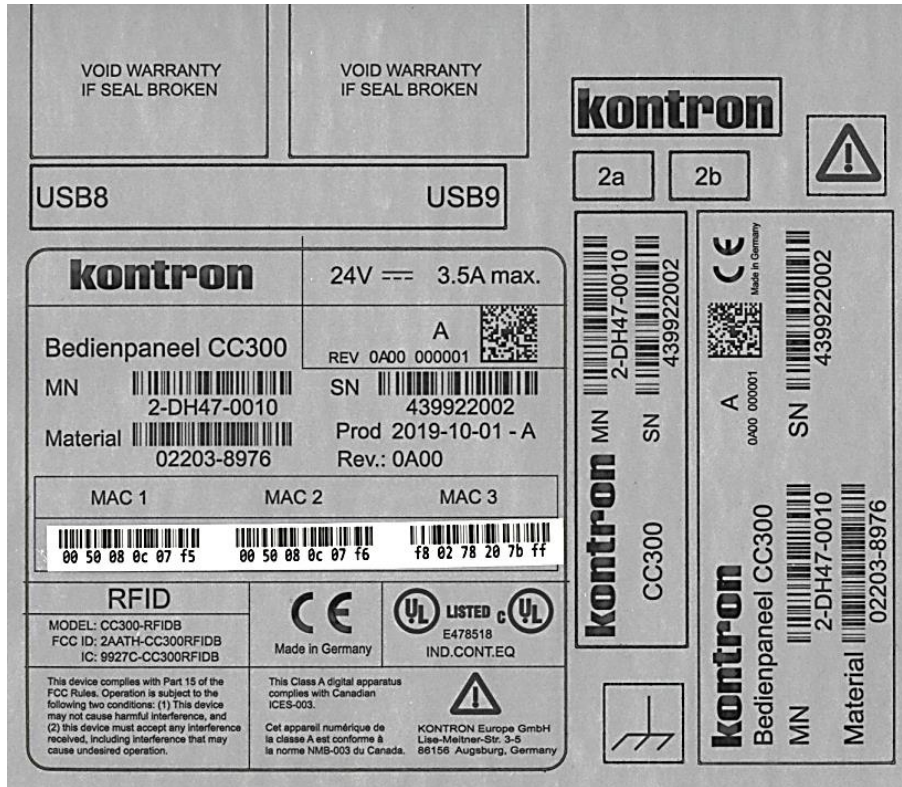

Attachment A

Type / Model Name : CC300

Product Description : Industrial HMI with RFID

Applicant : Kontron Europe GmbH

Address : Lise-Meitner Straße 3 - 5

86156 Augsburg, Germany

Manufacturer : Kontron Europe GmbH

Address : Lise-Meitner Straße 3 - 5

86156 Augsburg, Germany

Test Report No. : **80088613-00 Rev_0**

08. July 2021

Date of issue

Contents

1	<u>Photo documentation of the EUT</u>	3
1.1	External views	3
1.2	RFID card	4
1.3	Label	5

1 Photo documentation of the EUT

1.1 External views

Front view:

Side view:

Rear view:

1.2 RFID card

1.3 Label

- End of attachment_A -