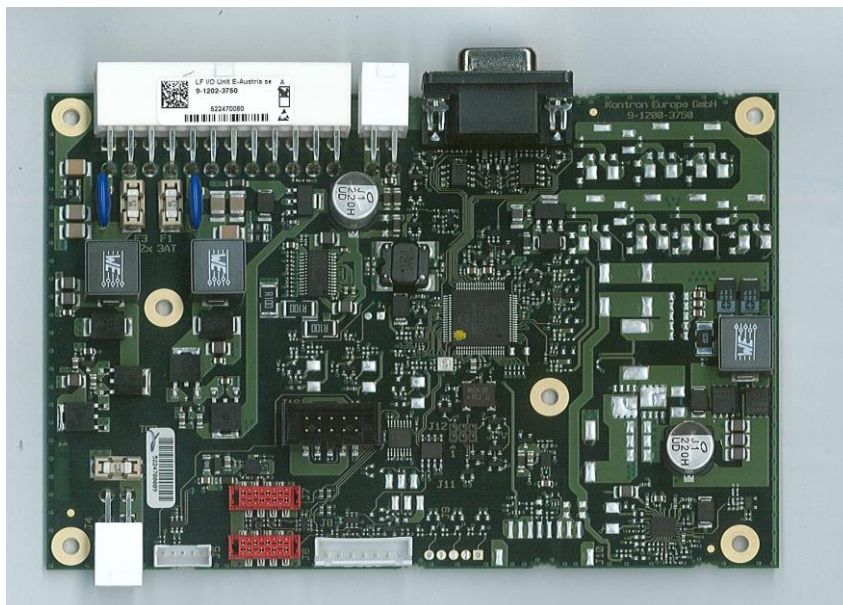

1.1 Photo documentation of the EuT (internal photos)

FCC ID: 2AATH-CC300RFIDA  
IC: 9927C-CC300RFIDA  
Applicant: Kontron Europe GmbH

FCC ID: 2AATH-CC300RFIDA  
IC: 9927C-CC300RFIDA  
Applicant: Kontron Europe GmbH

FCC ID: 2AATH-CC300RFIDA  
IC: 9927C-CC300RFIDA  
Applicant: Kontron Europe GmbH