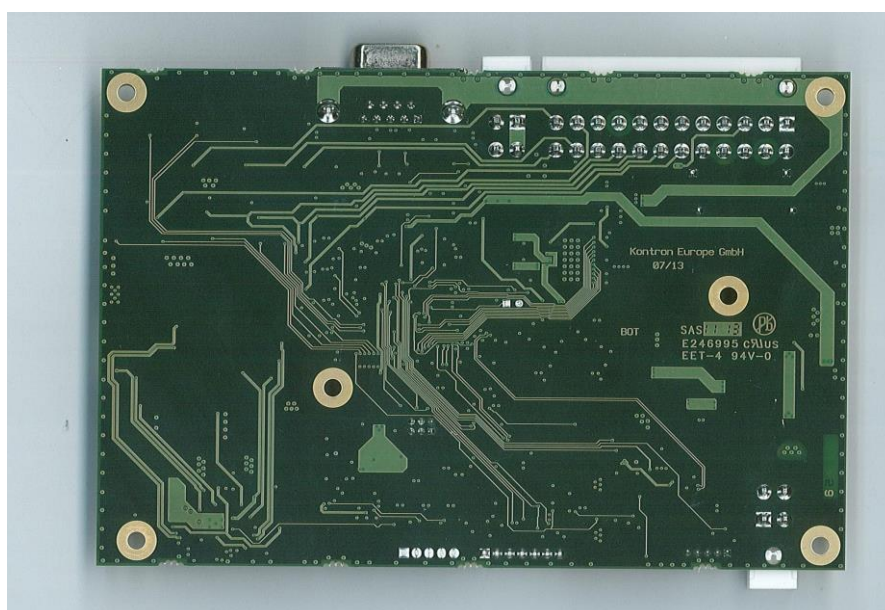

1.1 Photo documentation of the EuT (internal photos)

FCC ID: 2AATH-CC300RFIDA  
IC: 9927C-CC300RFIDA  
Applicant: Kontron Europe GmbH

FCC ID: 2AATH-CC300RFIDA  
IC: 9927C-CC300RFIDA  
Applicant: Kontron Europe GmbH

FCC ID: 2AATH-CC300RFIDA  
IC: 9927C-CC300RFIDA  
Applicant: Kontron Europe GmbH