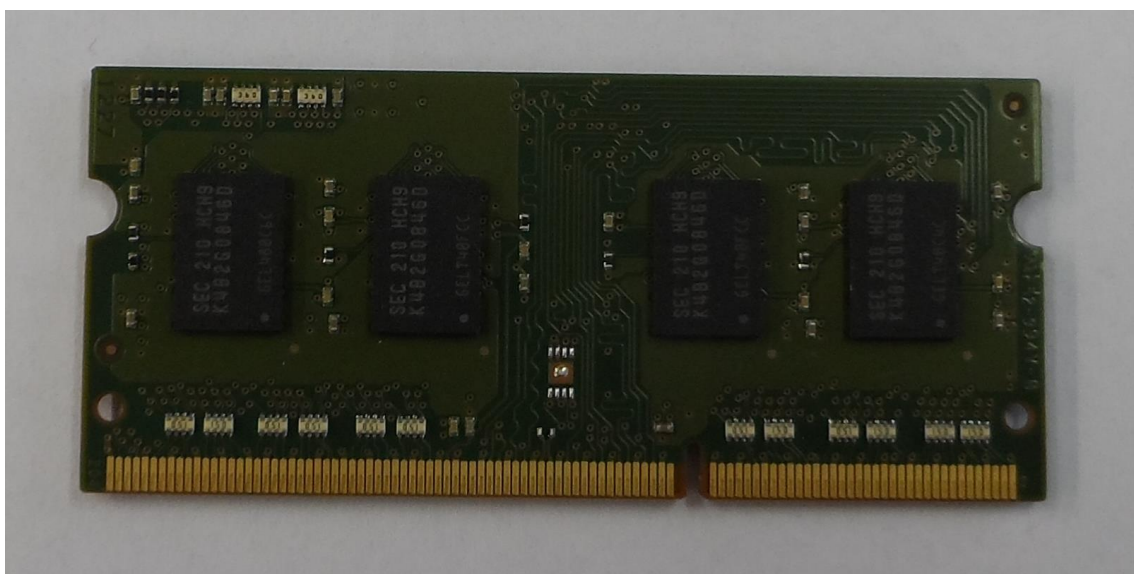

1.1 Photo documentation of the EuT (internal photos)

FCC ID: 2AATH-CC300RFIDA  
IC: 9927C-CC300RFIDA  
Applicant: Kontron Europe GmbH

FCC ID: 2AATH-CC300RFIDA  
IC: 9927C-CC300RFIDA  
Applicant: Kontron Europe GmbH

FCC ID: 2AATH-CC300RFIDA  
IC: 9927C-CC300RFIDA  
Applicant: Kontron Europe GmbH