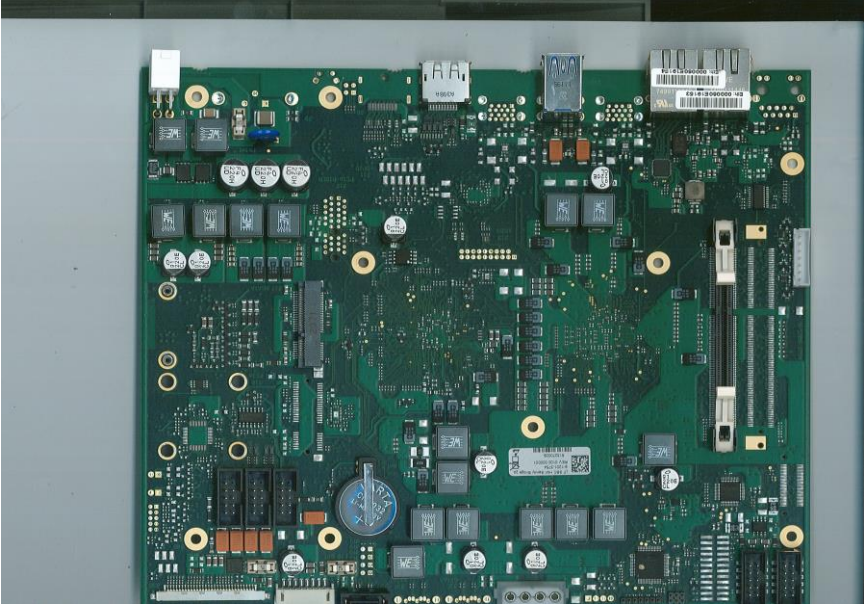

1.1 Photo documentation of the EuT (internal photos)

FCC ID: 2AATH-CC300RFIDA  
IC: 9927C-CC300RFIDA  
Applicant: Kontron Europe GmbH

FCC ID: 2AATH-CC300RFIDA  
IC: 9927C-CC300RFIDA  
Applicant: Kontron Europe GmbH

FCC ID: 2AATH-CC300RFIDA  
IC: 9927C-CC300RFIDA  
Applicant: Kontron Europe GmbH