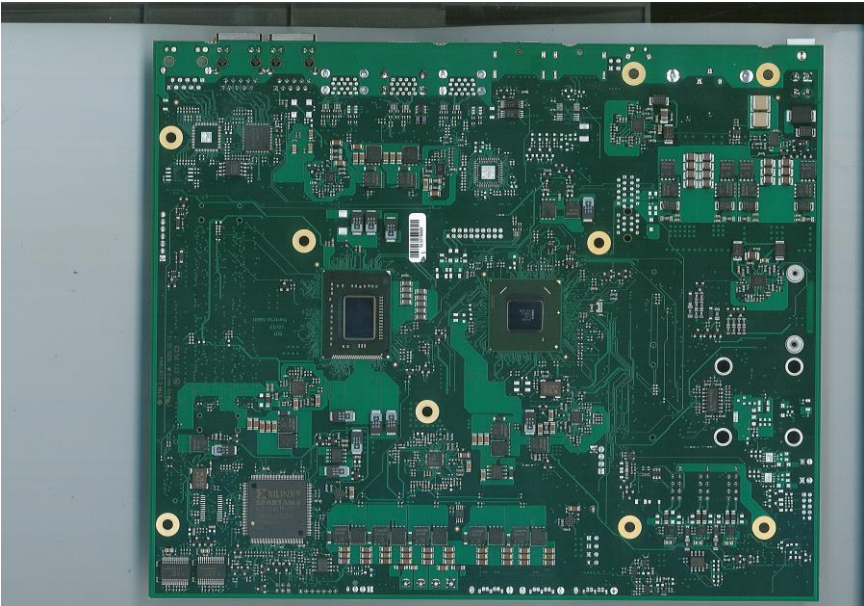

1.1 Photo documentation of the EuT (internal photos)

FCC ID: 2AATH-CC300RFIDA  
IC: 9927C-CC300RFIDA  
Applicant: Kontron Europe GmbH

FCC ID: 2AATH-CC300RFIDA  
IC: 9927C-CC300RFIDA  
Applicant: Kontron Europe GmbH

FCC ID: 2AATH-CC300RFIDA  
IC: 9927C-CC300RFIDA  
Applicant: Kontron Europe GmbH