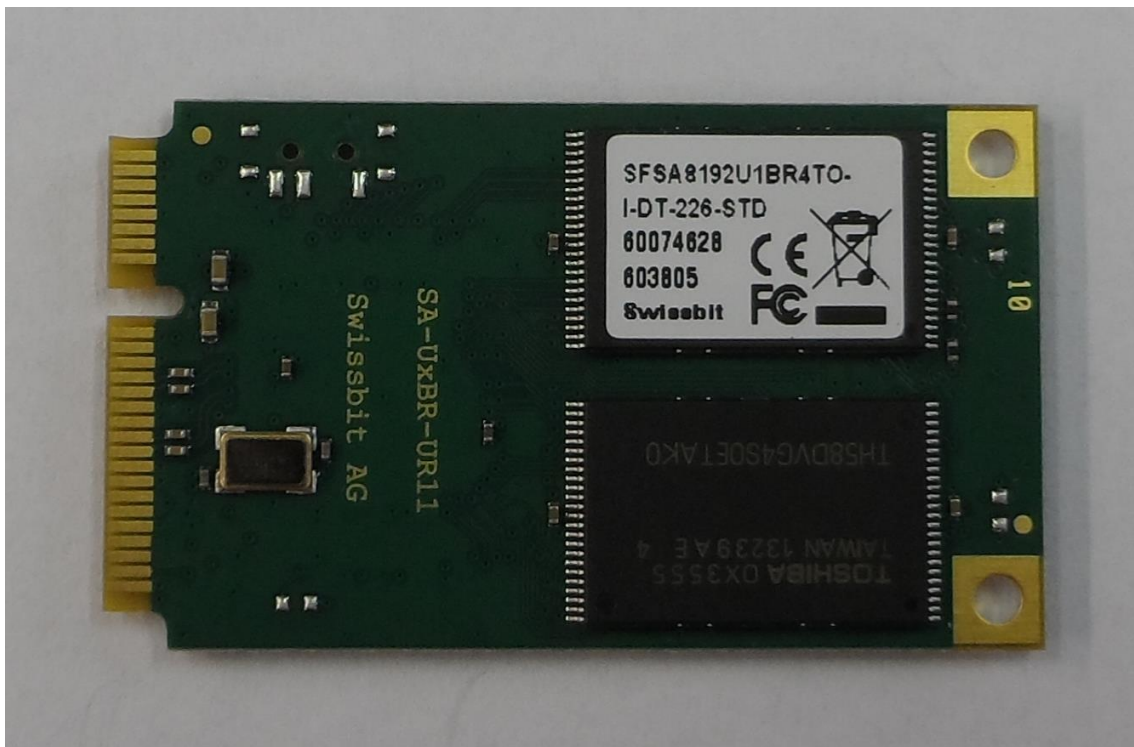

1.1 Photo documentation of the EuT (internal photos)

FCC ID: 2AATH-CC300RFIDA  
IC: 9927C-CC300RFIDA  
Applicant: Kontron Europe GmbH

FCC ID: 2AATH-CC300RFIDA  
IC: 9927C-CC300RFIDA  
Applicant: Kontron Europe GmbH

FCC ID: 2AATH-CC300RFIDA  
IC: 9927C-CC300RFIDA  
Applicant: Kontron Europe GmbH