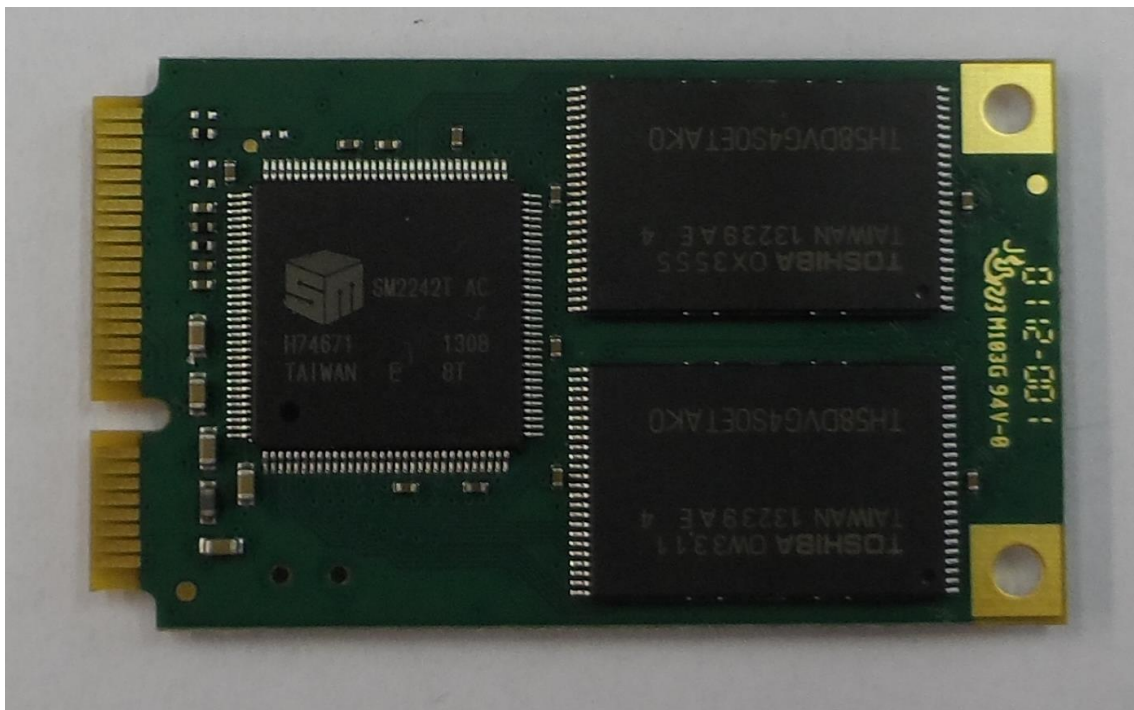

1.1 Photo documentation of the EuT (internal photos)

FCC ID: 2AATH-CC300RFIDA  
IC: 9927C-CC300RFIDA  
Applicant: Kontron Europe GmbH

FCC ID: 2AATH-CC300RFIDA  
IC: 9927C-CC300RFIDA  
Applicant: Kontron Europe GmbH

FCC ID: 2AATH-CC300RFIDA  
IC: 9927C-CC300RFIDA  
Applicant: Kontron Europe GmbH