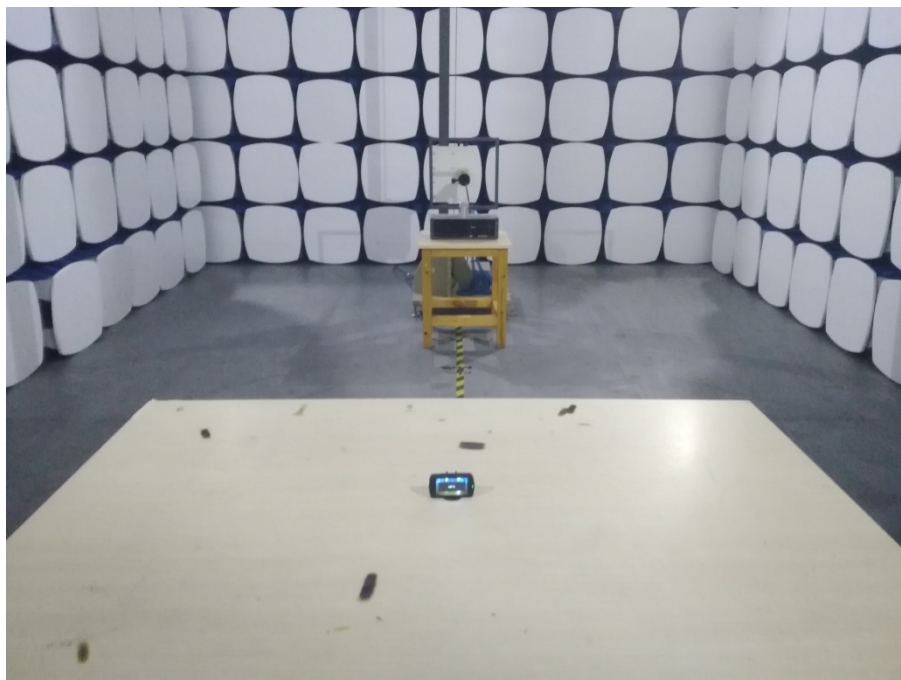

EXHIBIT 4 - TEST SETUP PHOTOGRAPHS

Conducted Emission Test Setup

Radiation Emission Test Setup (Below 30MHz)

Radiation Emission Test Setup (30MHz to 1GHz)

Radiation Emission Test Setup (1GHz to 18GHz)

Radiation Emission Test Setup (Above 18GHz)