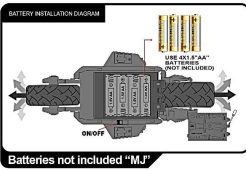

Batteries included "MT"

Batteries not included "M"