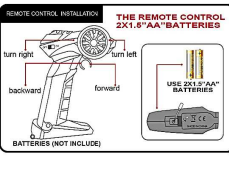

WARNING:
PRECAUCIONES:
CE

NO YD898-MT1935
NO YD898-MJ1935

NO YD898-MT1936
NO YD898-MJ1936

NO YD898-MT1937
NO YD898-MJ1937

MADE IN CHINA