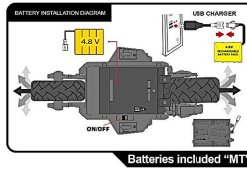

Batteries not included "M"

YUAN DI
6+
AGES

2.4 GHz
FREQUENCY
1:10 SCALE
SIMULATION
R/C

Batteries included "MT"