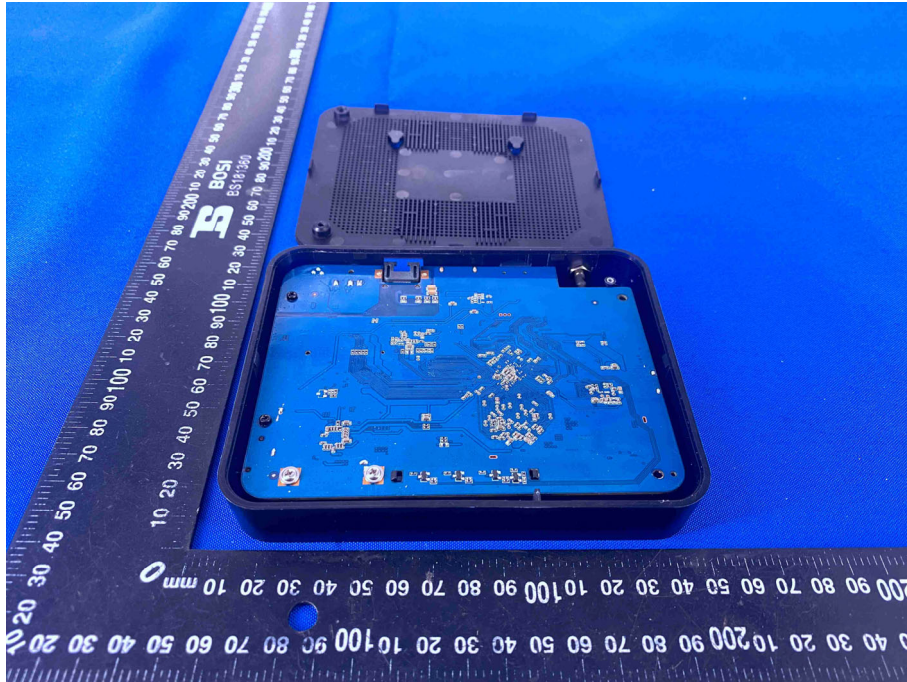

Appendix C: Photographs of EUT

Product: MerryIoT Hotspot Miner V1

Model: L0001

Internal Photos

BT/WIFI
ANT