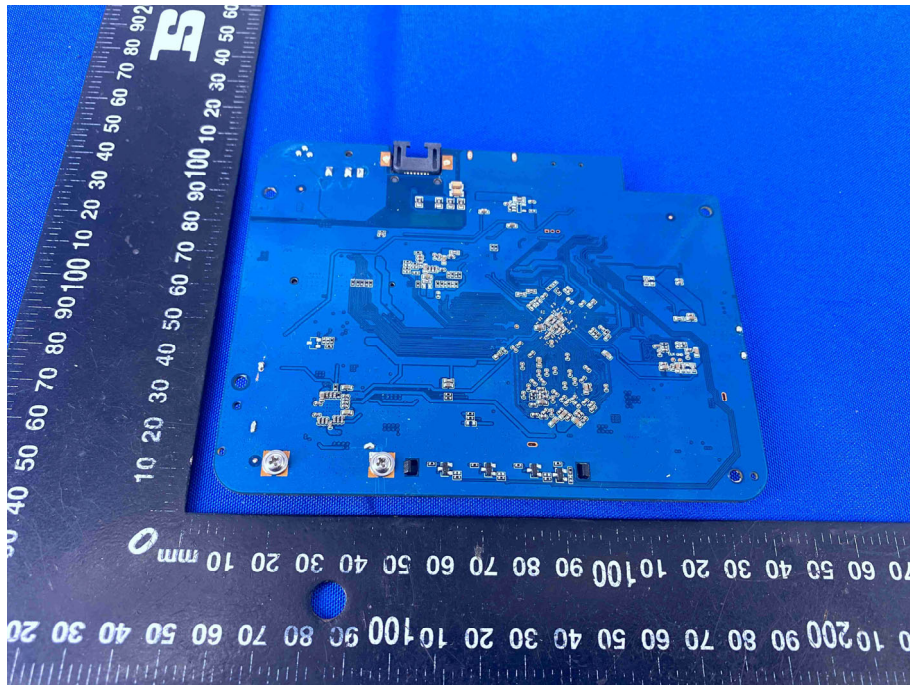

Appendix C: Photographs of EUT

Product: MerryIoT Hotspot Miner V1

Model: L0001

Internal Photos

BT/WIFI
ANT