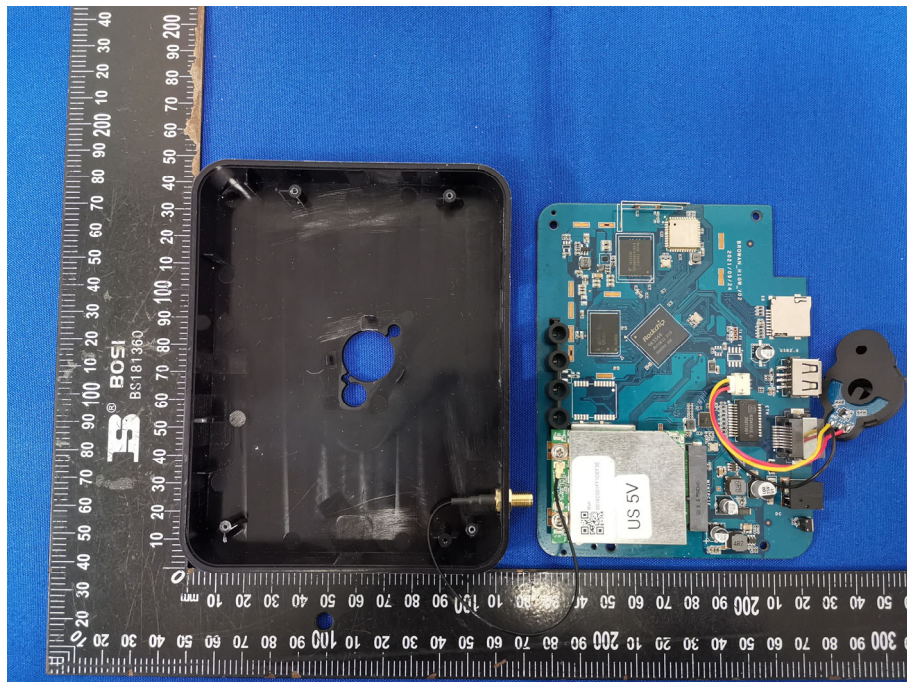

Appendix C: Photographs of EUT

Product: MerryIoT Hotspot Miner V1

Model: L0001

Internal Photos

BT/WIFI
ANT