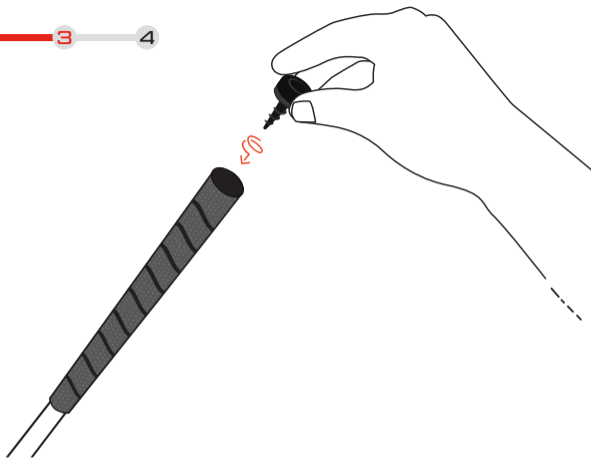

Contents: GAME GOLF KZN Medallion, 14 Sensor's, USB Charging Cable, Opening tool, Grip Tool and Protective Pouch

Setup

STEP 1: Scan QR Code to download the app **OR** search for Game Golf in the App store to get started.

STEP 2: Charge your medallion using the USB cable, 100% in 2 hours.

Setup

STEP 3: Screw the Sensors into the grip of the club's. Please put your clubs back in the bag once the sensors are secured (**preserves battery life**)