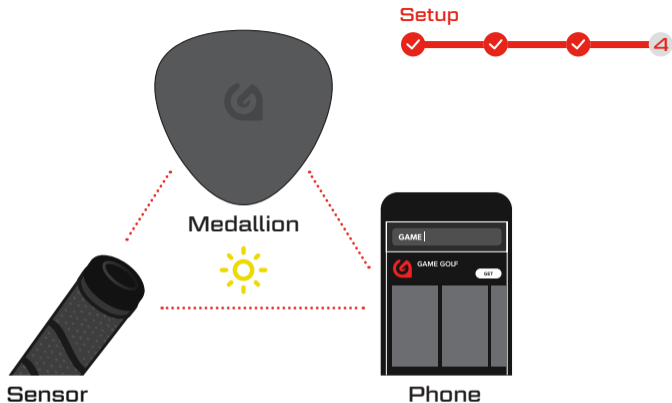

Contents: GAME GOLF KZN Medallion, 14 Sensor's, USB Charging Cable, Opening tool, Grip Tool and Protective Pouch

Setup

STEP 1: Scan QR Code to download the app **OR** search for Game Golf in the App store to get started.

STEP 2: Charge your medallion using the USB cable, 100% in 2 hours.

Setup

STEP 3: Screw the Sensors into the grip of the club's. Please put your clubs back in the bag once the sensors are secured (**preserves battery life**)

STEP 4: To pair the medallion with the Sensors please follow the steps in the app. Only pair one club at a time.

NOTE: Please pair outdoors during daylight hours.

See you on the course!

Finally Game Golfers, you have the freedom to play with or without a phone on course.