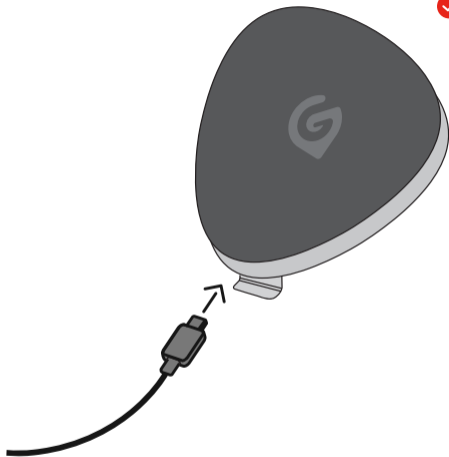

QUICK START GUIDE

Scan for
more
languages

Protective pouch

Grip Tool

Medallion

14 Sensor's

Opening Tool

USB Charging Cable

Contents: GAME GOLF KZN Medallion, 14 Sensor's, USB Charging Cable, Opening tool, Grip Tool and Protective Pouch

Setup

STEP 1: Scan QR Code to download the app **OR** search for Game Golf in the App store to get started.

STEP 2: Charge your medallion using the USB cable, 100% in 2 hours.

Setup

STEP 3: Screw the Sensors into the grip of the club's. Please put your clubs back in the bag once the sensors are secured (**preserves battery life**)