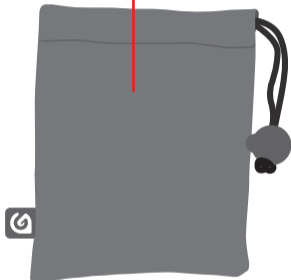

QUICK START GUIDE

Scan for
more
languages

Protective pouch

Grip Tool

Medallion

14 Sensor's

Opening Tool

USB Charging Cable

Contents: GAME GOLF KZN Medallion, 14 Sensor's, USB Charging Cable, Opening tool, Grip Tool and Protective Pouch

Setup

STEP 1: Scan QR Code to download the app **OR** search for Game Golf in the App store to get started.