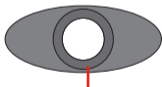

14 Sensor's

Opening Tool