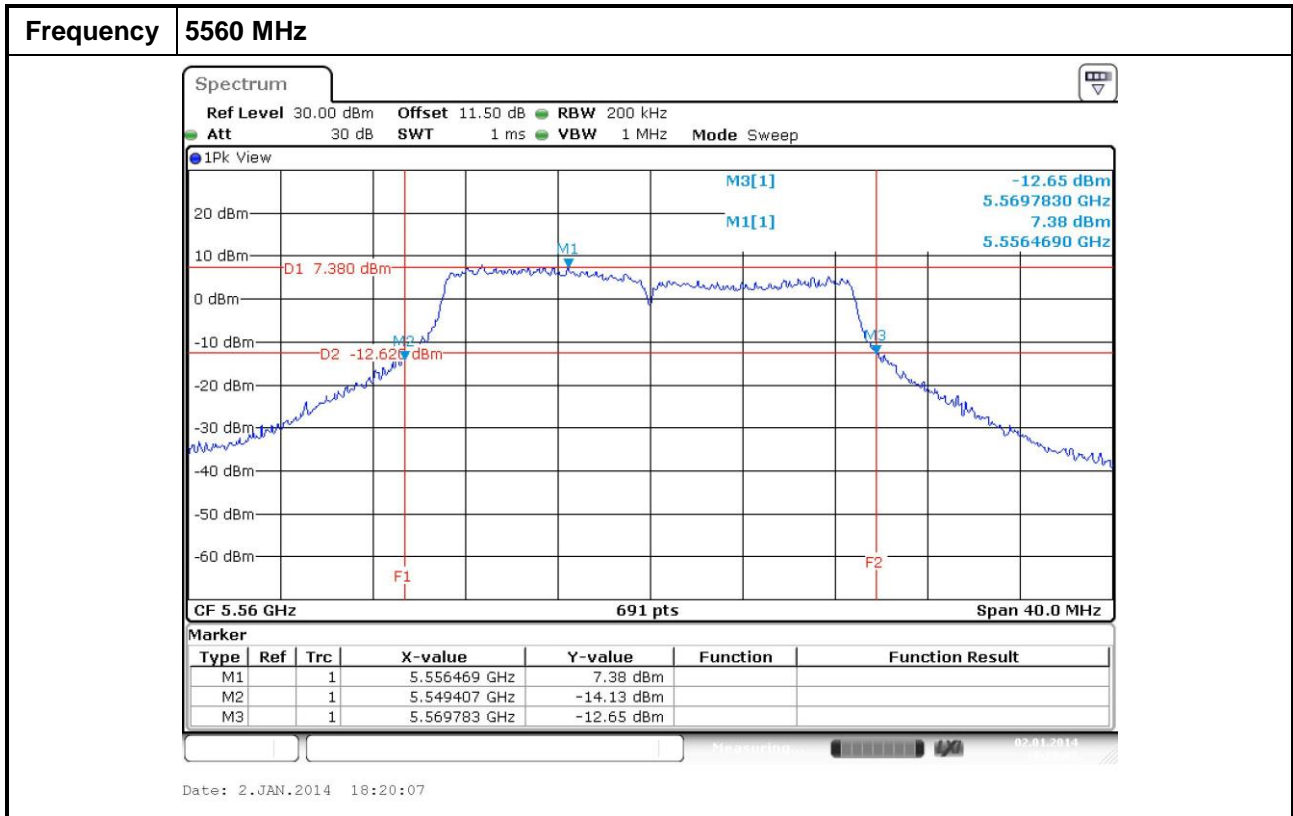

20dB Bandwidth (Channel closes to 5600~5650 MHz)
 FCC ID : 2AAS9-2251XW

802.11a

20dB Bandwidth (Channel closes to 5600~5650 MHz)
 FCC ID : 2AAS9-2251XW

802.11n HT20

20dB Bandwidth (Channel closes to 5600~5650 MHz)
 FCC ID : 2AAS9-2251XW

802.11n HT40