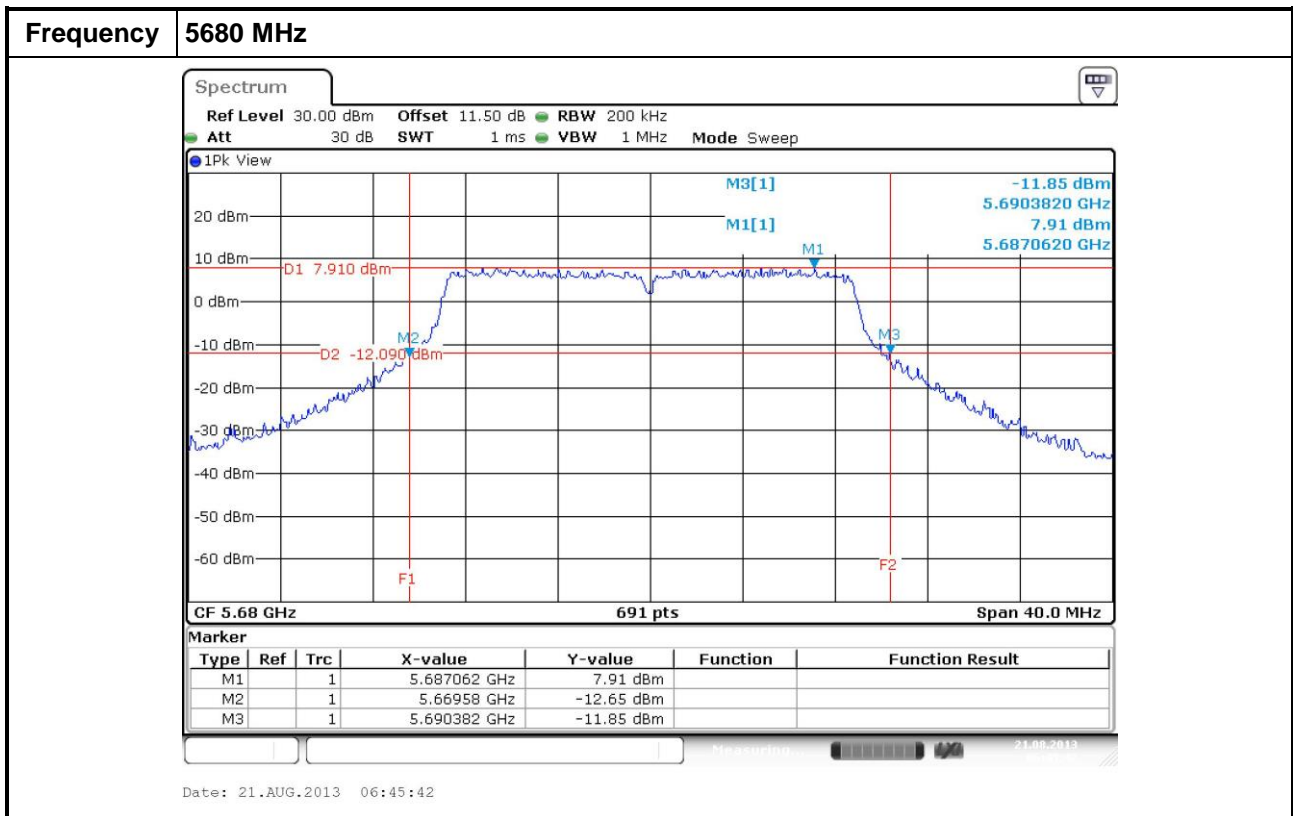

20dB Bandwidth (Channel closes to 5600~5650 MHz)
 FCC ID : 2AAS9-2251XW

802.11a

20dB Bandwidth (Channel closes to 5600~5650 MHz)
 FCC ID : 2AAS9-2251XW

802.11n HT20

20dB Bandwidth (Channel closes to 5600~5650 MHz)
 FCC ID : 2AAS9-2251XW

802.11n HT40