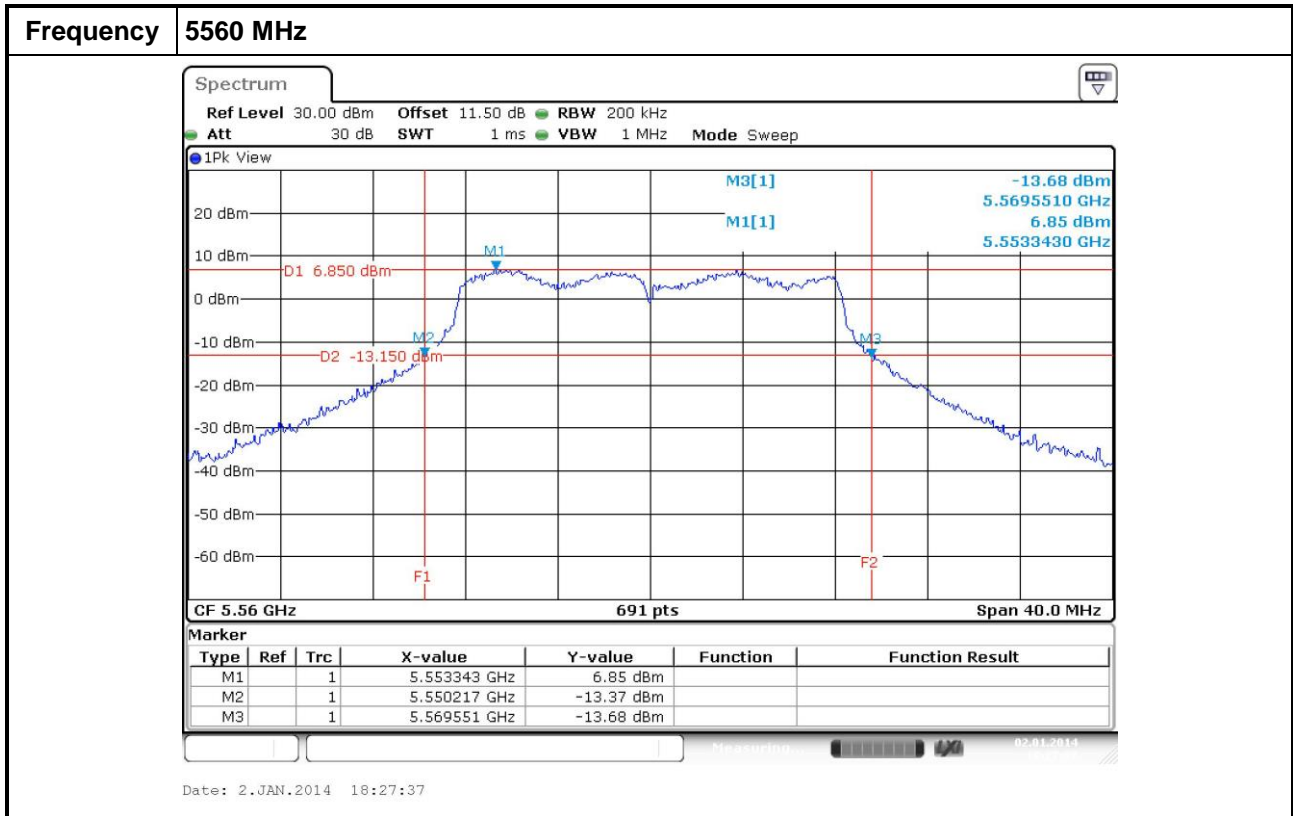

20dB Bandwidth (Channel closes to 5600~5650 MHz)
 FCC ID : 2AAS9-2251XW

802.11a

20dB Bandwidth (Channel closes to 5600~5650 MHz)
 FCC ID : 2AAS9-2251XW

802.11n HT20

20dB Bandwidth (Channel closes to 5600~5650 MHz)
 FCC ID : 2AAS9-2251XW

802.11n HT40