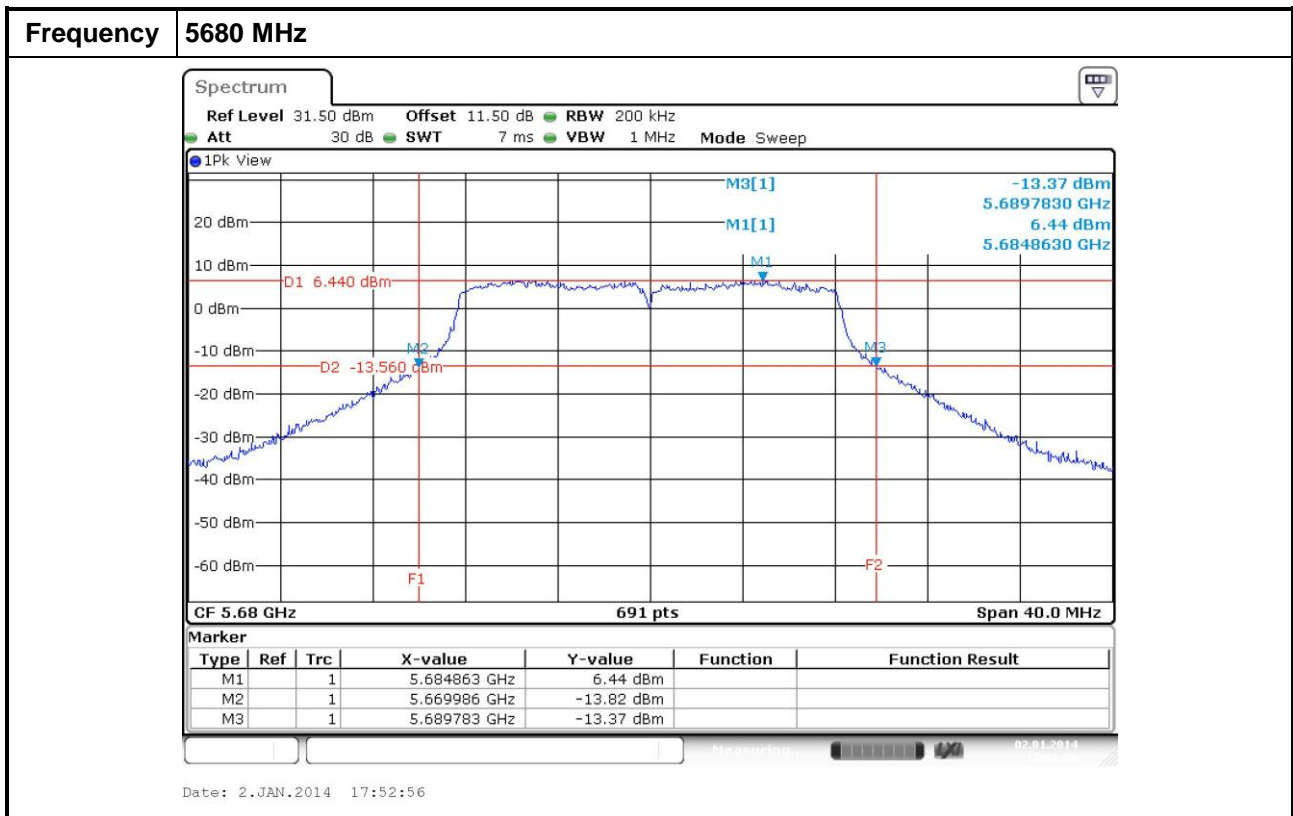

20dB Bandwidth (Channel closes to 5600~5650 MHz)
 FCC ID : 2AAS9-2251XW

802.11a

20dB Bandwidth (Channel closes to 5600~5650 MHz)
 FCC ID : 2AAS9-2251XW

802.11n HT20

20dB Bandwidth (Channel closes to 5600~5650 MHz)
 FCC ID : 2AAS9-2251XW

802.11n HT40