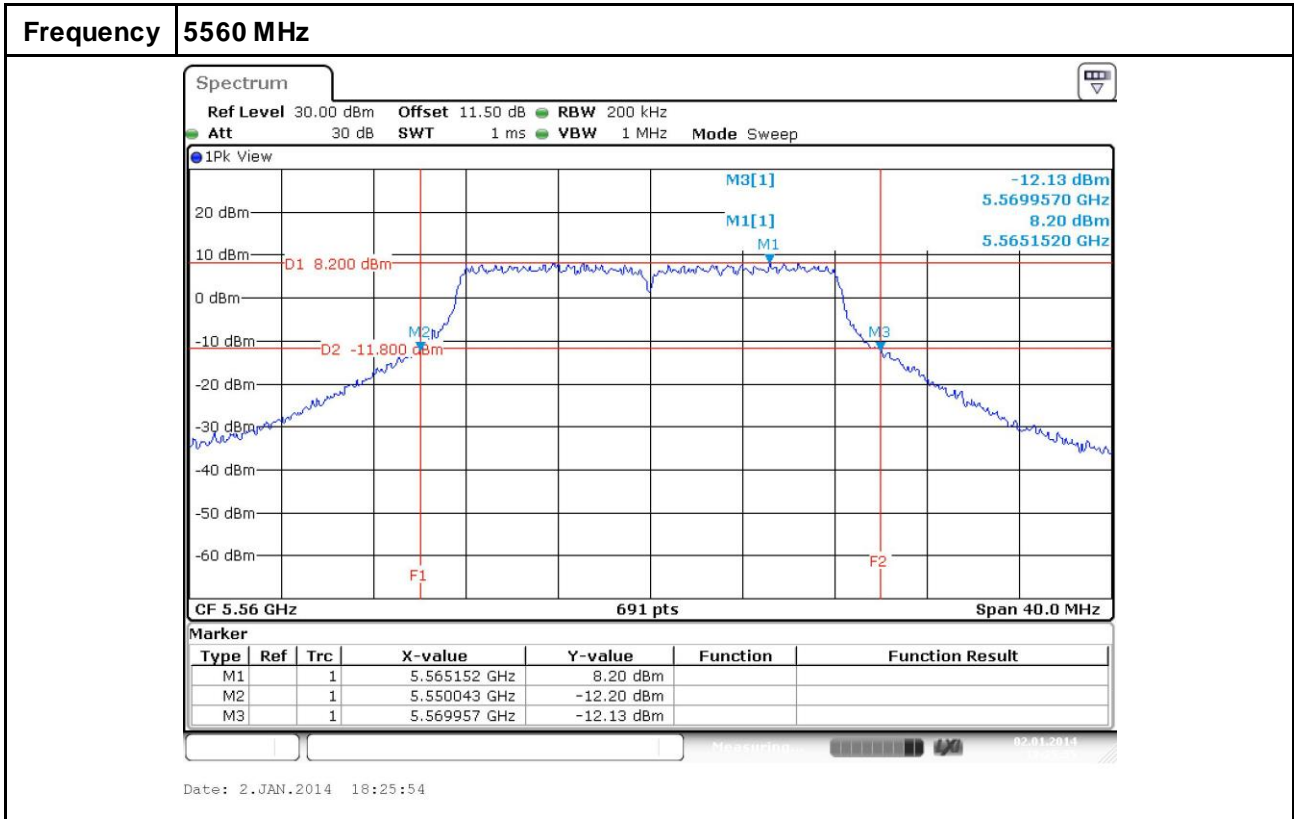

20dB Bandwidth (Channel closes to 5600~5650 MHz)
 FCC ID : 2AAS9-1254XW

802.11a

20dB Bandwidth (Channel closes to 5600~5650 MHz)
 FCC ID : 2AAS9-1254XW

802.11n HT20

20dB Bandwidth (Channel closes to 5600~5650 MHz)
 FCC ID : 2AAS9-1254XW

802.11n HT40