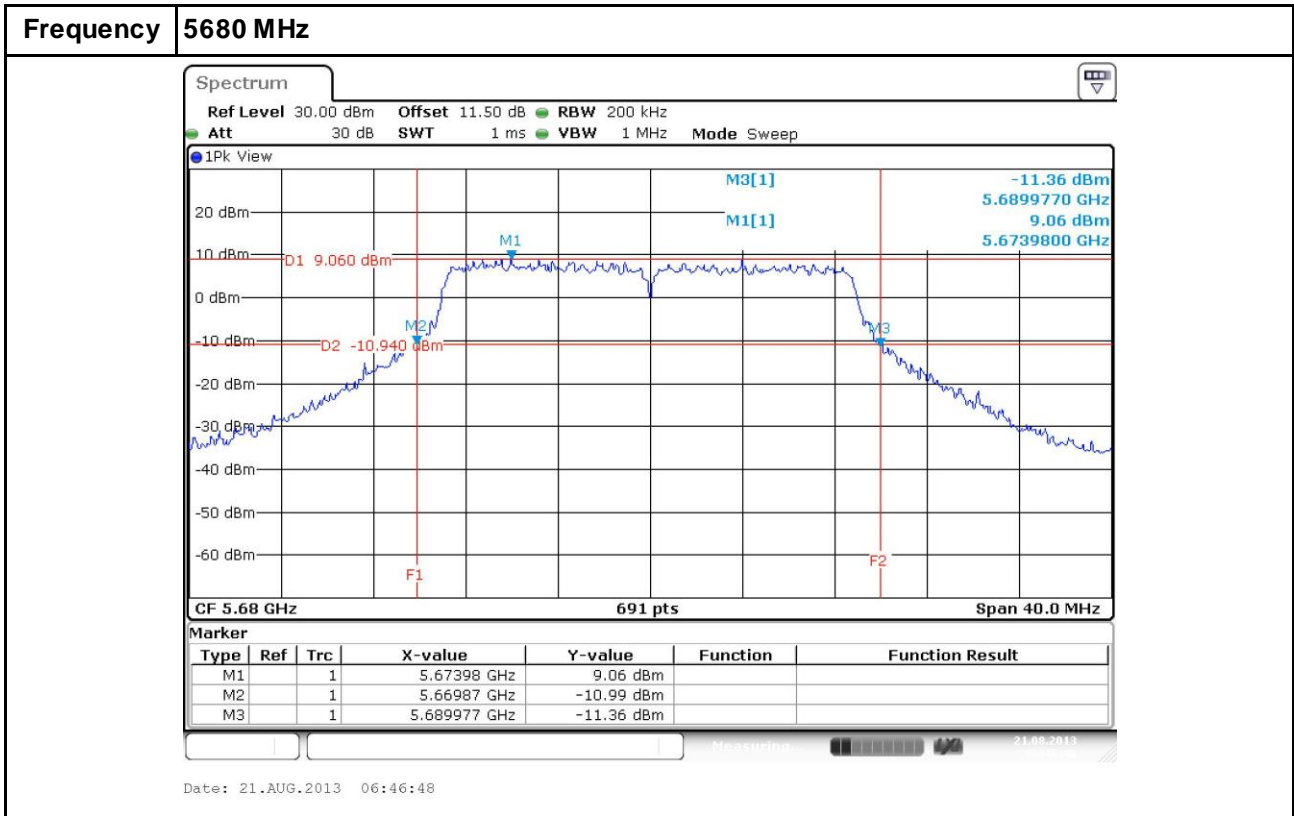

20dB Bandwidth (Channel closes to 5600~5650 MHz)
 FCC ID : 2AAS9-1254XW

802.11a

20dB Bandwidth (Channel closes to 5600~5650 MHz)
 FCC ID : 2AAS9-1254XW

802.11n HT20

20dB Bandwidth (Channel closes to 5600~5650 MHz)
 FCC ID : 2AAS9-1254XW

802.11n HT40