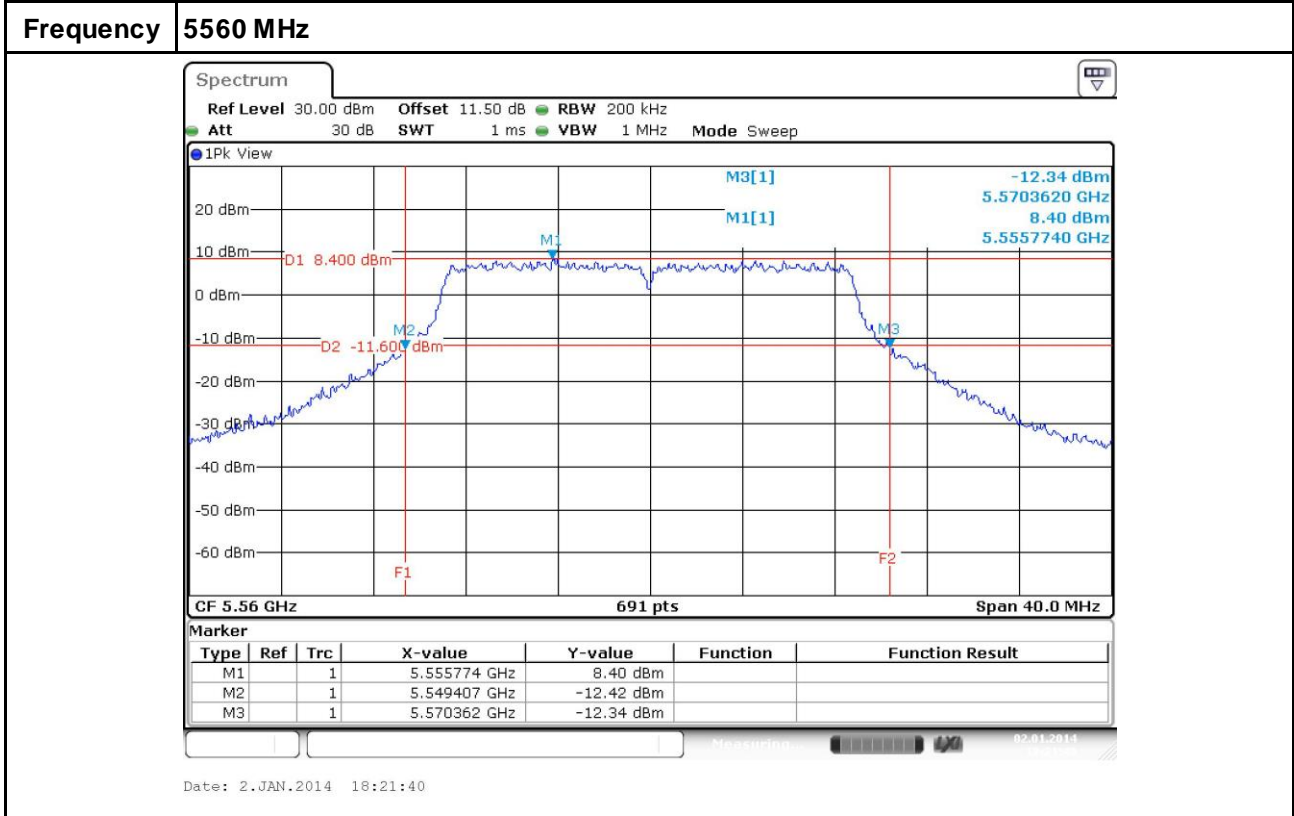

20dB Bandwidth (Channel closes to 5600~5650 MHz)
 FCC ID : 2AAS9-1254XW

802.11a

20dB Bandwidth (Channel closes to 5600~5650 MHz)
 FCC ID : 2AAS9-1254XW

802.11n HT20

20dB Bandwidth (Channel closes to 5600~5650 MHz)
 FCC ID : 2AAS9-1254XW

802.11n HT40