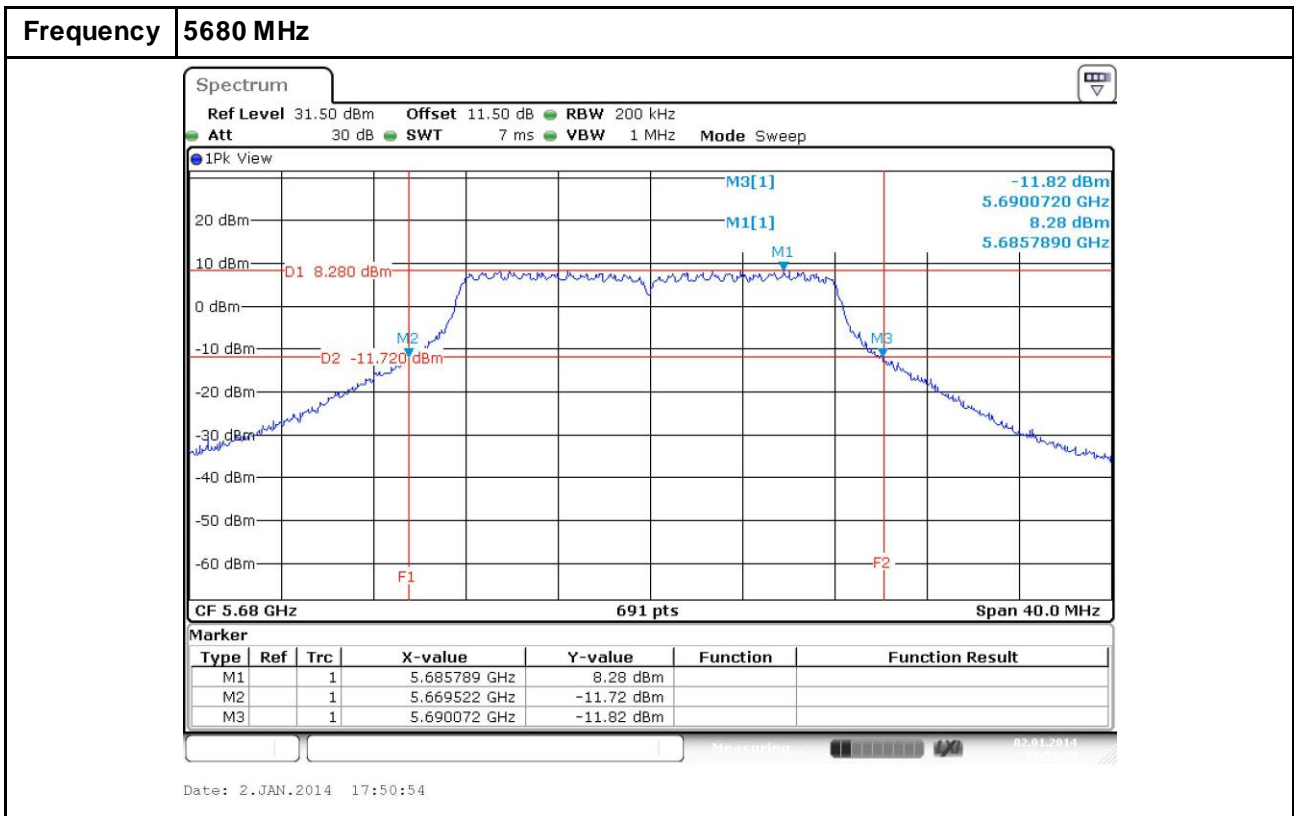

20dB Bandwidth (Channel closes to 5600~5650 MHz)
 FCC ID : 2AAS9-1254XW

802.11a

20dB Bandwidth (Channel closes to 5600~5650 MHz)
 FCC ID : 2AAS9-1254XW

802.11n HT20

20dB Bandwidth (Channel closes to 5600~5650 MHz)
 FCC ID : 2AAS9-1254XW

802.11n HT40