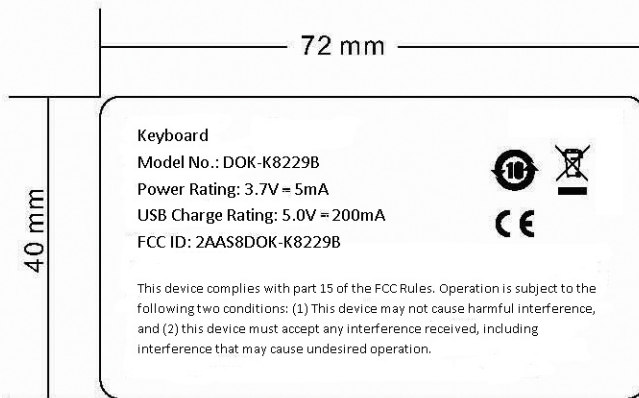

LEVEL 1 ENVIRONMENTAL RELATED SUBSTANCES TO BE CONTROLLED SHOULD NEVER BE USED.

备注：黑底白字
 尺寸：72*40mm
 材质：25#消银龙+背胶
 公差：±0.2mm
 料号：BT-22-8229B-20-80-5A

ITEM NO.	DESCRIPTION	DRAWN BY	DATE	DIMENSIONAL TOLERANCE				3RD. ANGLE'S	UNITS	MM	DRAWN BY:	MATERIAL	TITLE		
				DIM	GRADE 1	GRADE 2	GRADE 3						MODEL	VER.	
				0-5	0.03	0.05	0.10	 多精彩			CHECKED BY:	QUANTITY	1	DOK-K8229B	
				6-20	0.05	0.10	0.20				APPROVED BY:	SURFACE TREATMENT		PART No.	
				21-30	0.10	0.20	0.30							DWG No.	MC-12273
				31-100	0.20	0.30	0.40					SCALE	1/1		01
				101-	0.30	0.40	0.50								