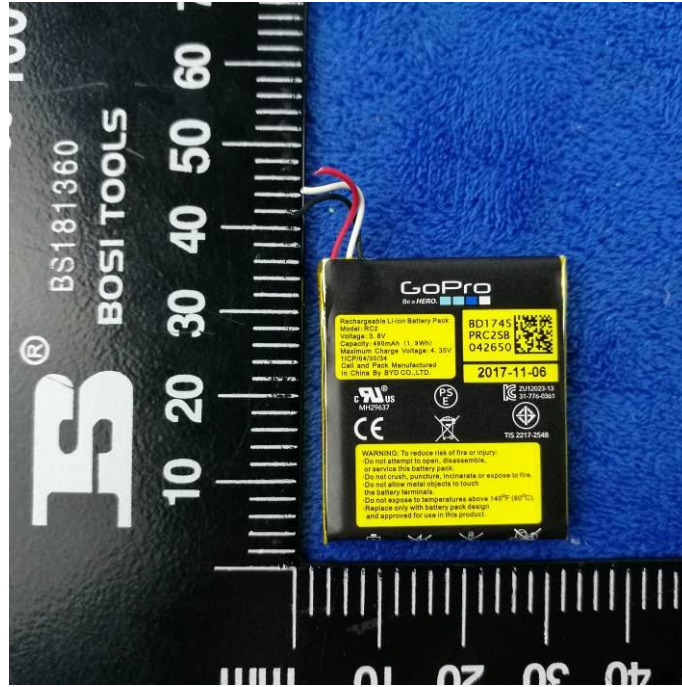

EUT Internal Photo

Cover Off - Top View

Mainboard - Front View

Mainboard - Rear View

Battery - Front View

Test Report	18070636
Page	7 of 8

Battery - Rear View

LCD - Front View