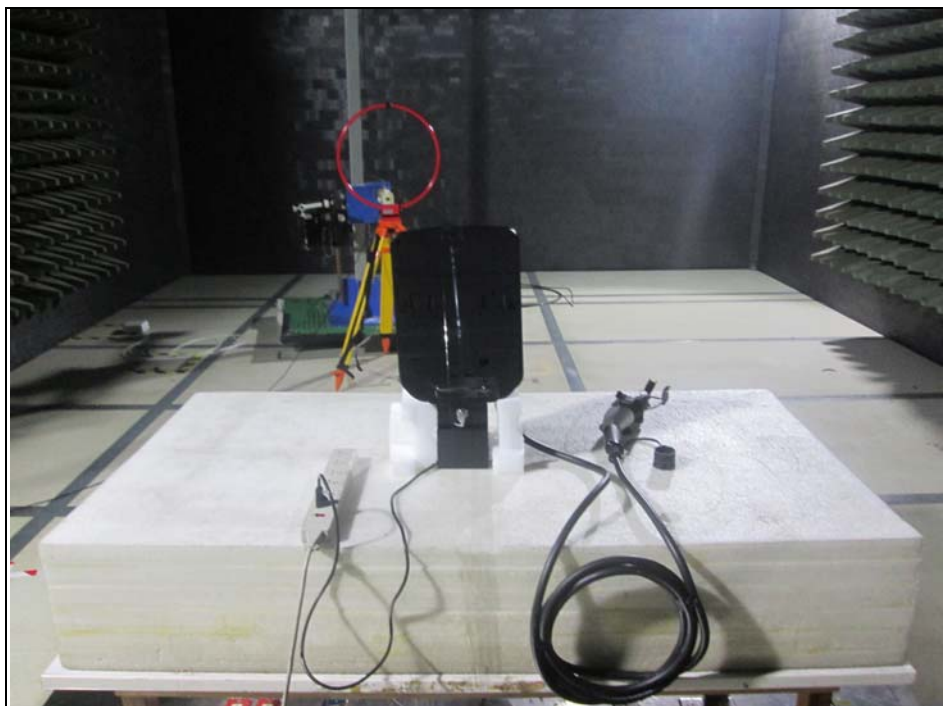

**BUREAU
VERITAS**

PHOTOGRAPHS OF THE TEST CONFIGURATION

Conducted Emission Test

Radiated Emission Test (9kHz ~ 30MHz)

Radiated Emission Test (30MHz ~ 1GHz)