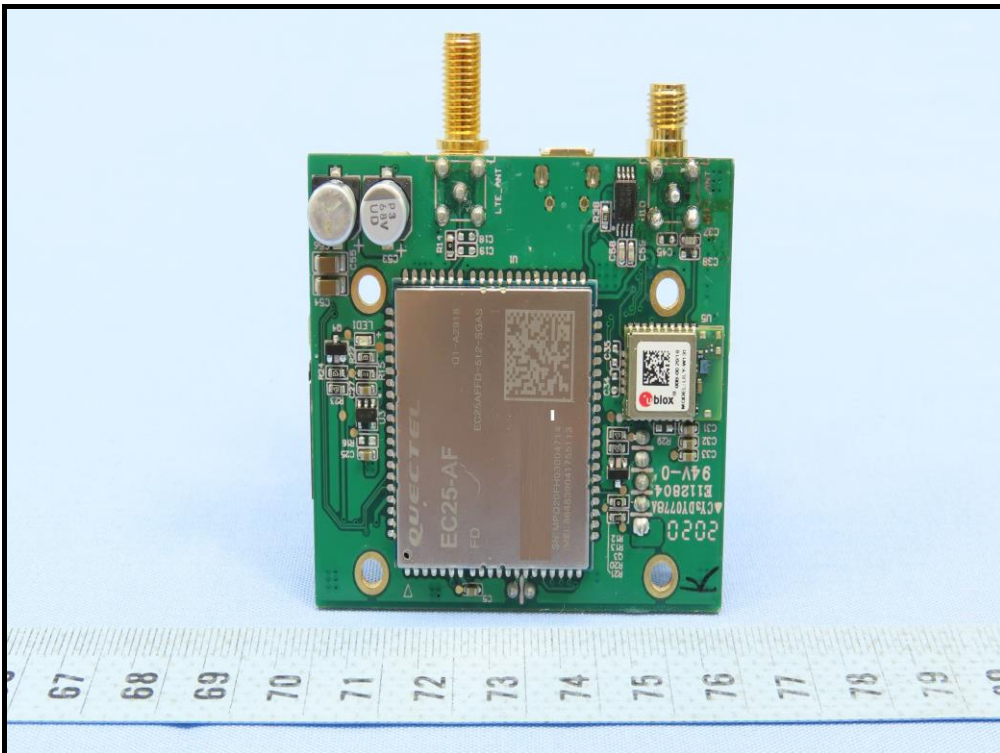

CONSTRUCTION PHOTOS OF EUT

Brand : Phihong Technology Co., Ltd. / Model : DLWPH-8M, DLWPH-8M-RW
For DLWPH-8M

For DLWPH-8M

For DLWPH-8M

For DLWPH-8M

For DLWPH-8M-RW

For DLWPH-8M-RW

For DLWPH-8M-RW

For DLWPH-8M-RW

For DLWPH-8M-RW

**WWAN Antenna/ WLAN external Antenna
For DLWPH-8M, DLWPH-8M-RW**