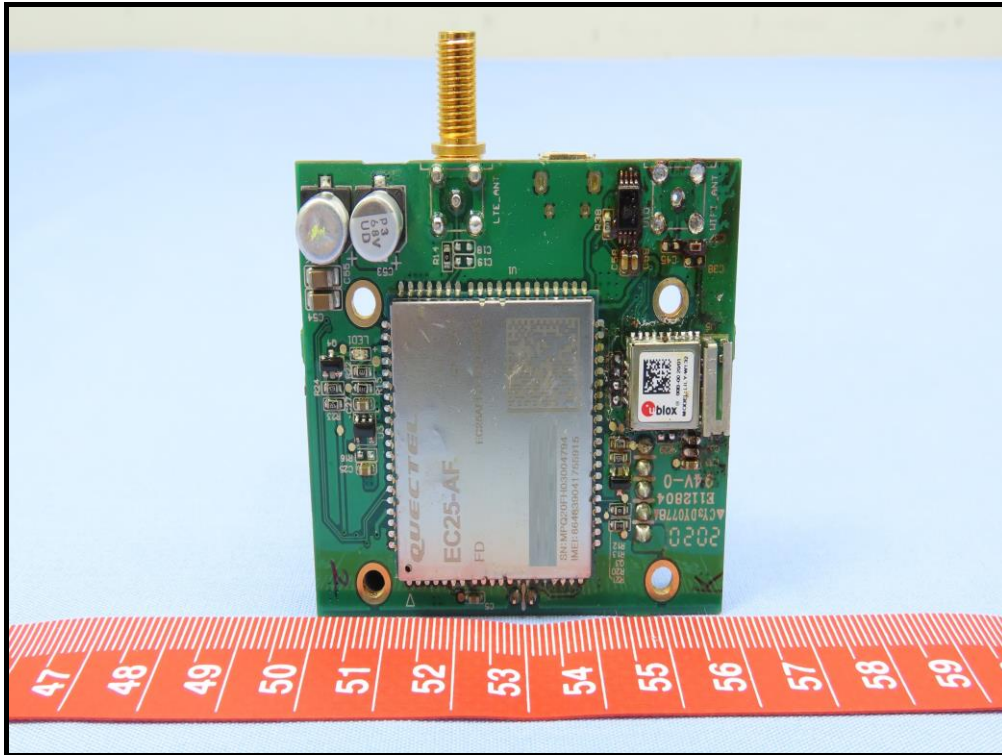

CONSTRUCTION PHOTOS OF EUT

Brand : Phihong Technology Co., Ltd. / Model : DLWPH-8M, DLWPH-8M-RW
For DLWPH-8M

For DLWPH-8M

For DLWPH-8M

For DLWPH-8M

For DLWPH-8M-RW

For DLWPH-8M-RW

For DLWPH-8M-RW

For DLWPH-8M-RW

For DLWPH-8M-RW

**WWAN Antenna/ WLAN external Antenna
For DLWPH-8M, DLWPH-8M-RW**