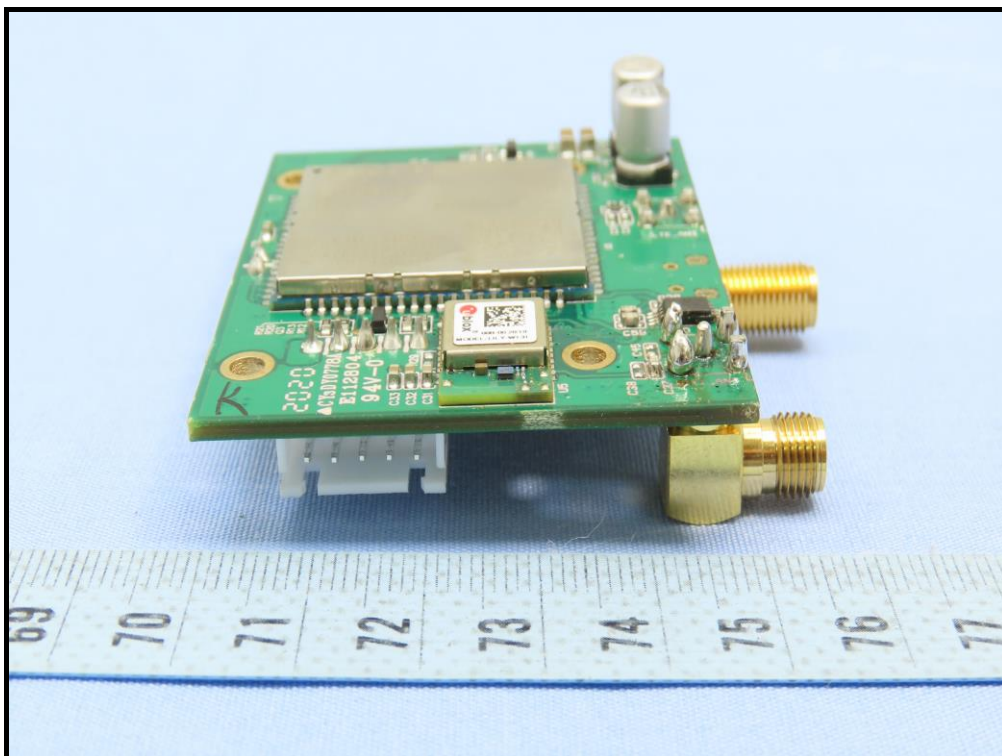

CONSTRUCTION PHOTOS OF EUT

Brand : Phihong Technology Co., Ltd. / Model : DLWPH-8M, DLWPH-8M-RW
For DLWPH-8M

For DLWPH-8M

For DLWPH-8M

For DLWPH-8M

For DLWPH-8M-RW

For DLWPH-8M-RW

For DLWPH-8M-RW