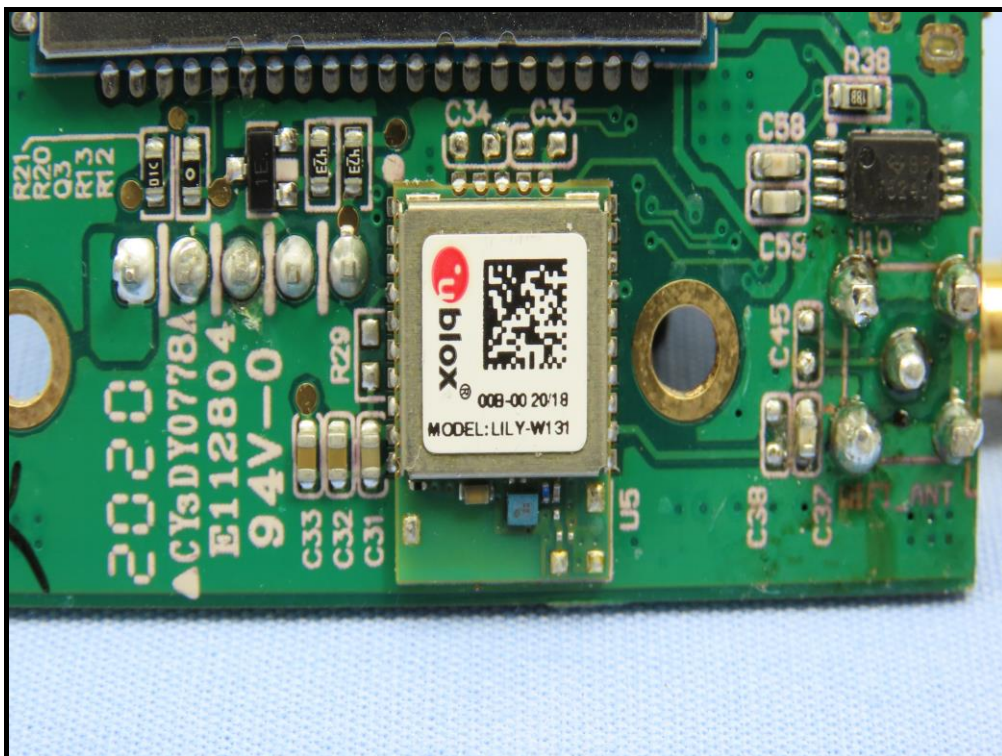

CONSTRUCTION PHOTOS OF EUT

Brand : Phihong Technology Co., Ltd. / Model : DLWPH-8M, DLWPH-8M-RW
For DLWPH-8M

For DLWPH-8M

For DLWPH-8M

For DLWPH-8M

For DLWPH-8M-RW

For DLWPH-8M-RW

For DLWPH-8M-RW

For DLWPH-8M-RW

For DLWPH-8M-RW

**WWAN Antenna/ WLAN external Antenna
For DLWPH-8M, DLWPH-8M-RW**