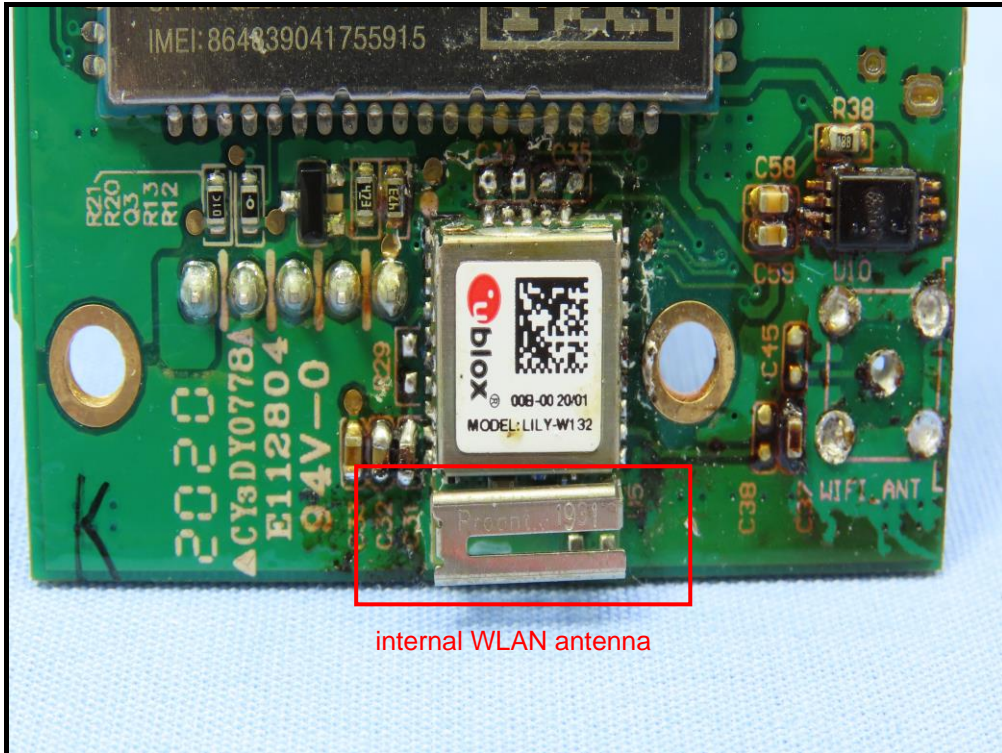

CONSTRUCTION PHOTOS OF EUT

Brand : Phihong Technology Co., Ltd. / Model : DLWPH-8M, DLWPH-8M-RW
For DLWPH-8M

For DLWPH-8M

For DLWPH-8M

For DLWPH-8M

For DLWPH-8M-RW

For DLWPH-8M-RW

For DLWPH-8M-RW

For DLWPH-8M-RW

For DLWPH-8M-RW

**WWAN Antenna/ WLAN external Antenna
For DLWPH-8M, DLWPH-8M-RW**