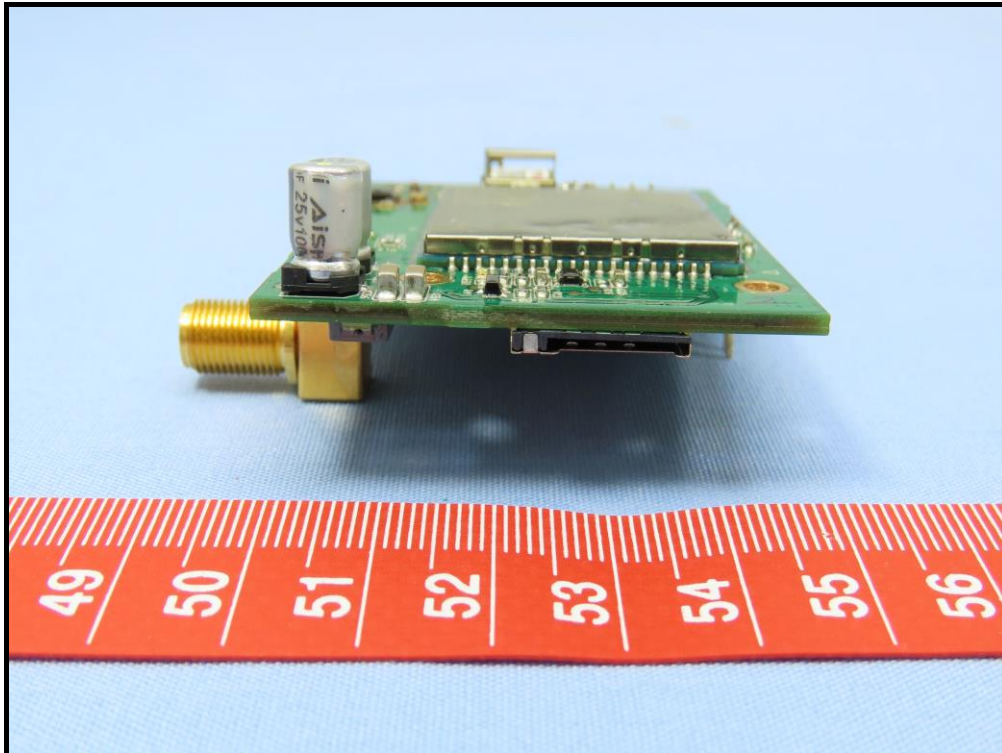

CONSTRUCTION PHOTOS OF EUT

Brand : Phihong Technology Co., Ltd. / Model : DLWPH-8M, DLWPH-8M-RW
For DLWPH-8M

For DLWPH-8M

For DLWPH-8M

For DLWPH-8M

For DLWPH-8M-RW

For DLWPH-8M-RW

For DLWPH-8M-RW

For DLWPH-8M-RW

For DLWPH-8M-RW

**WWAN Antenna/ WLAN external Antenna
For DLWPH-8M, DLWPH-8M-RW**