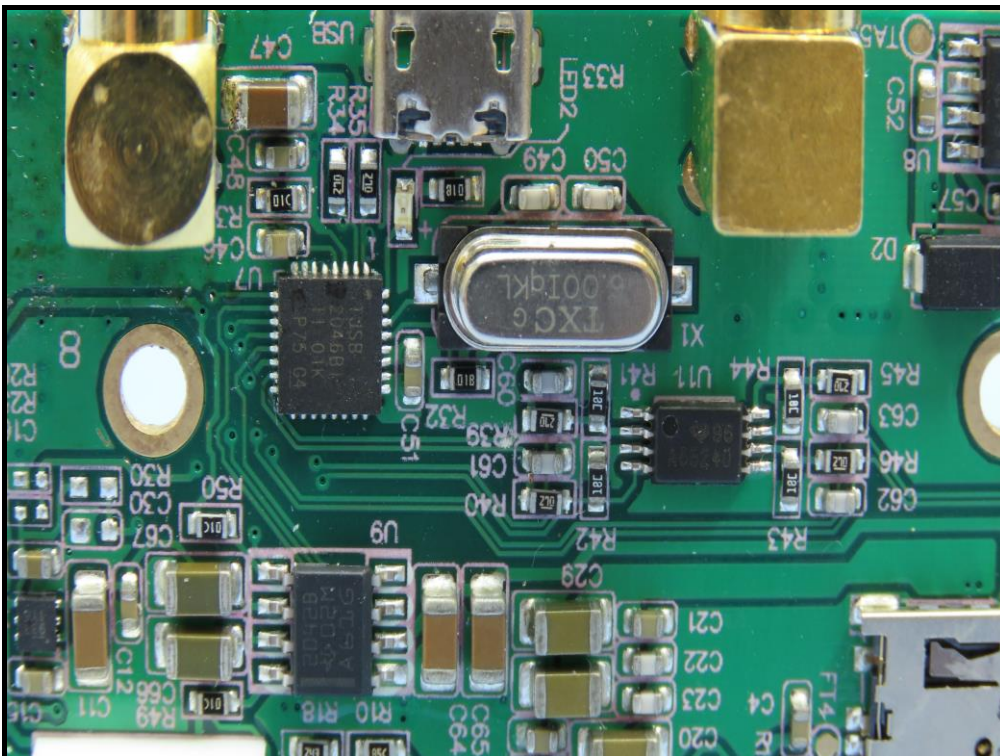

For DLWPH-8M-RW