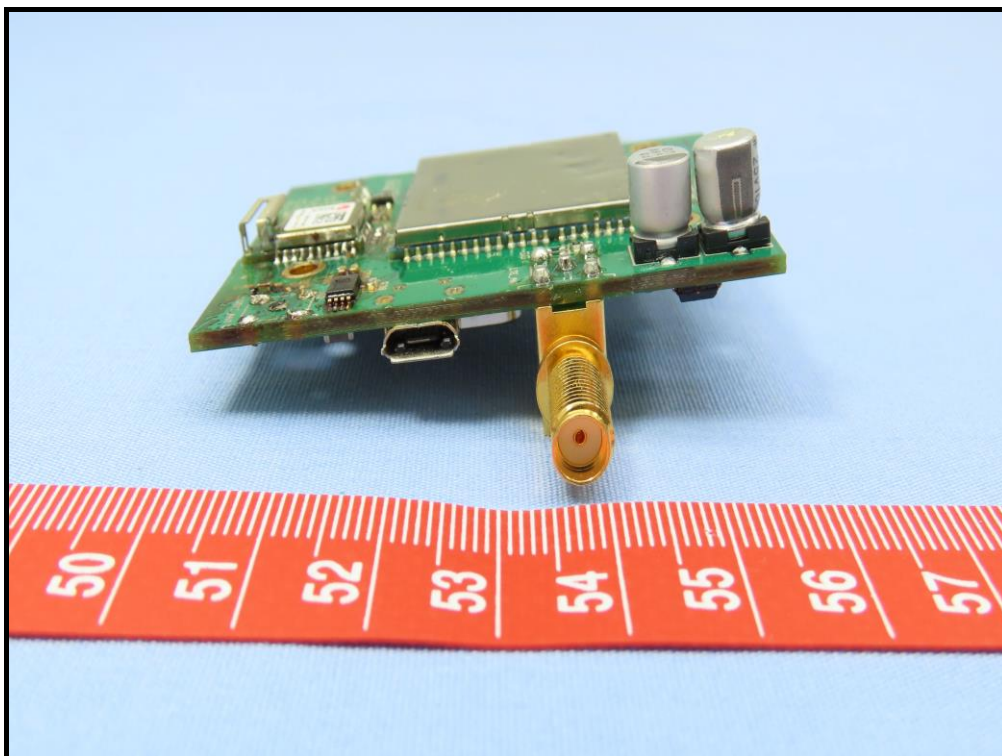

CONSTRUCTION PHOTOS OF EUT

Brand : Phihong Technology Co., Ltd. / Model : DLWPH-8M, DLWPH-8M-RW
For DLWPH-8M

For DLWPH-8M

For DLWPH-8M

For DLWPH-8M

For DLWPH-8M-RW

For DLWPH-8M-RW

For DLWPH-8M-RW

For DLWPH-8M-RW

For DLWPH-8M-RW

**WWAN Antenna/ WLAN external Antenna
For DLWPH-8M, DLWPH-8M-RW**