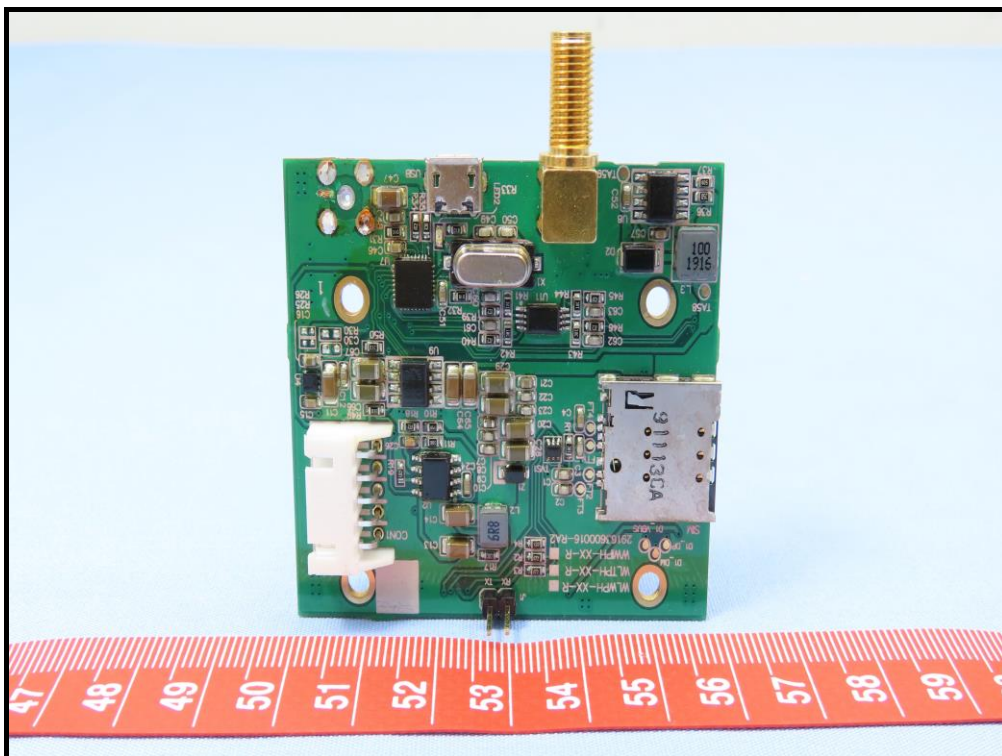

CONSTRUCTION PHOTOS OF EUT

Brand : Phihong Technology Co., Ltd. / Model : DLWPH-8M, DLWPH-8M-RW
For DLWPH-8M

For DLWPH-8M

For DLWPH-8M

For DLWPH-8M

For DLWPH-8M-RW

For DLWPH-8M-RW

For DLWPH-8M-RW

For DLWPH-8M-RW

For DLWPH-8M-RW

**WWAN Antenna/ WLAN external Antenna
For DLWPH-8M, DLWPH-8M-RW**