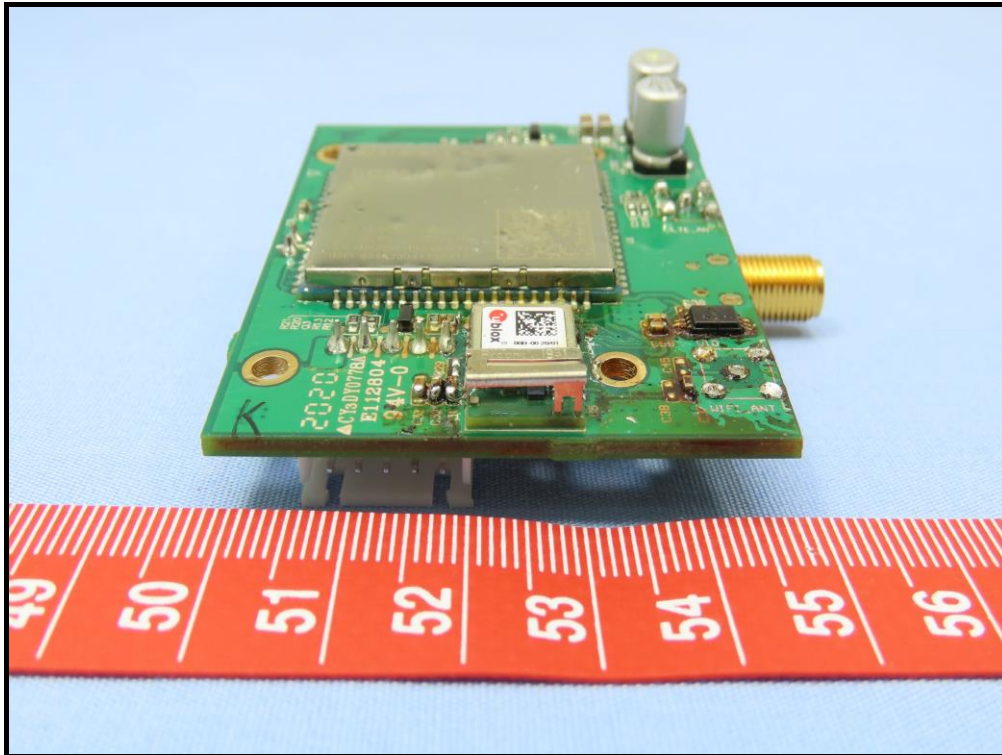

CONSTRUCTION PHOTOS OF EUT

Brand : Phihong Technology Co., Ltd. / Model : DLWPH-8M, DLWPH-8M-RW
For DLWPH-8M

For DLWPH-8M

For DLWPH-8M

For DLWPH-8M

For DLWPH-8M-RW

For DLWPH-8M-RW

For DLWPH-8M-RW