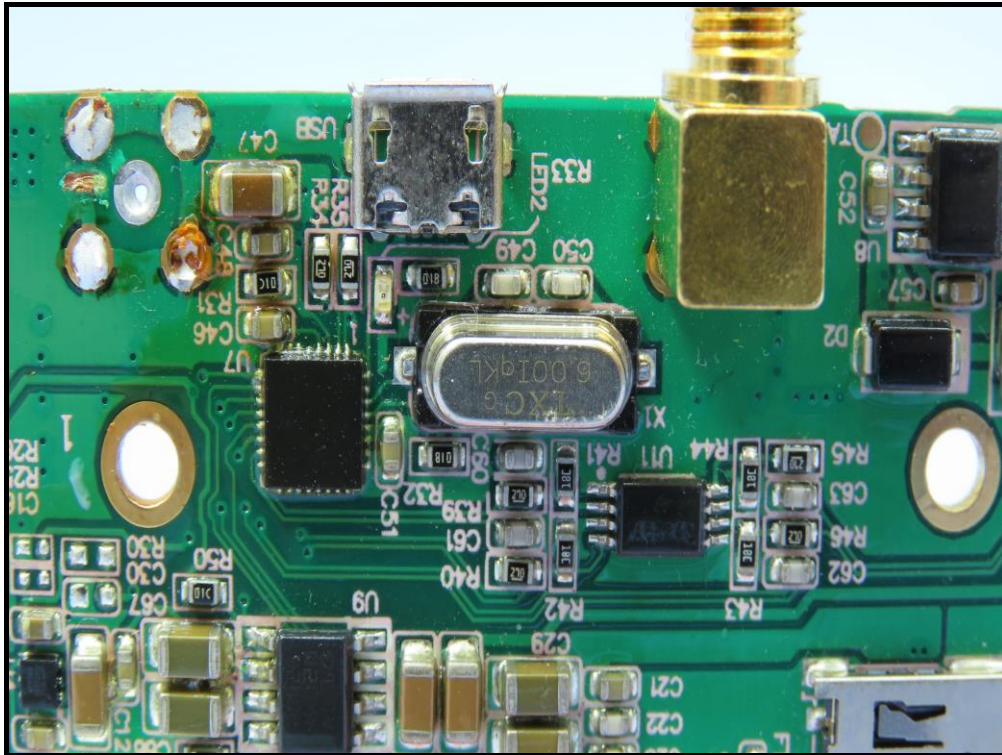

CONSTRUCTION PHOTOS OF EUT

Brand : Phihong Technology Co., Ltd. / Model : DLWPH-8M, DLWPH-8M-RW
For DLWPH-8M

For DLWPH-8M

For DLWPH-8M

For DLWPH-8M

For DLWPH-8M-RW

For DLWPH-8M-RW

For DLWPH-8M-RW

For DLWPH-8M-RW

For DLWPH-8M-RW

**WWAN Antenna/ WLAN external Antenna
For DLWPH-8M, DLWPH-8M-RW**