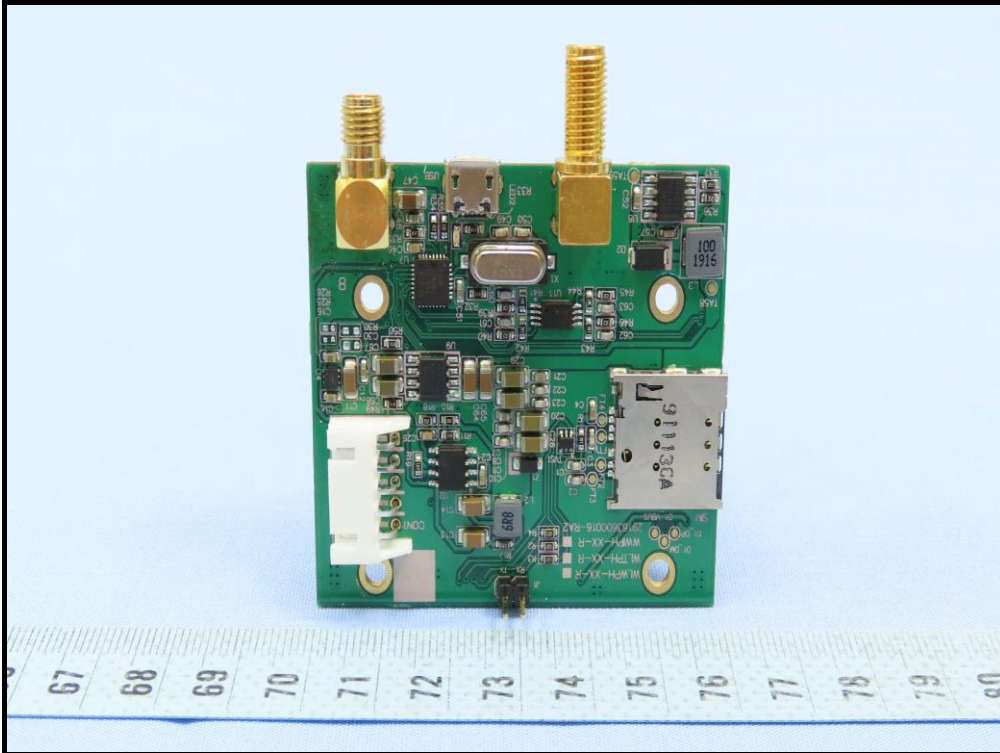

CONSTRUCTION PHOTOS OF EUT

Brand : Phihong Technology Co., Ltd. / Model : DLWPH-8M, DLWPH-8M-RW
For DLWPH-8M

For DLWPH-8M

For DLWPH-8M

For DLWPH-8M

For DLWPH-8M-RW

For DLWPH-8M-RW

For DLWPH-8M-RW

For DLWPH-8M-RW

For DLWPH-8M-RW

**WWAN Antenna/ WLAN external Antenna
For DLWPH-8M, DLWPH-8M-RW**