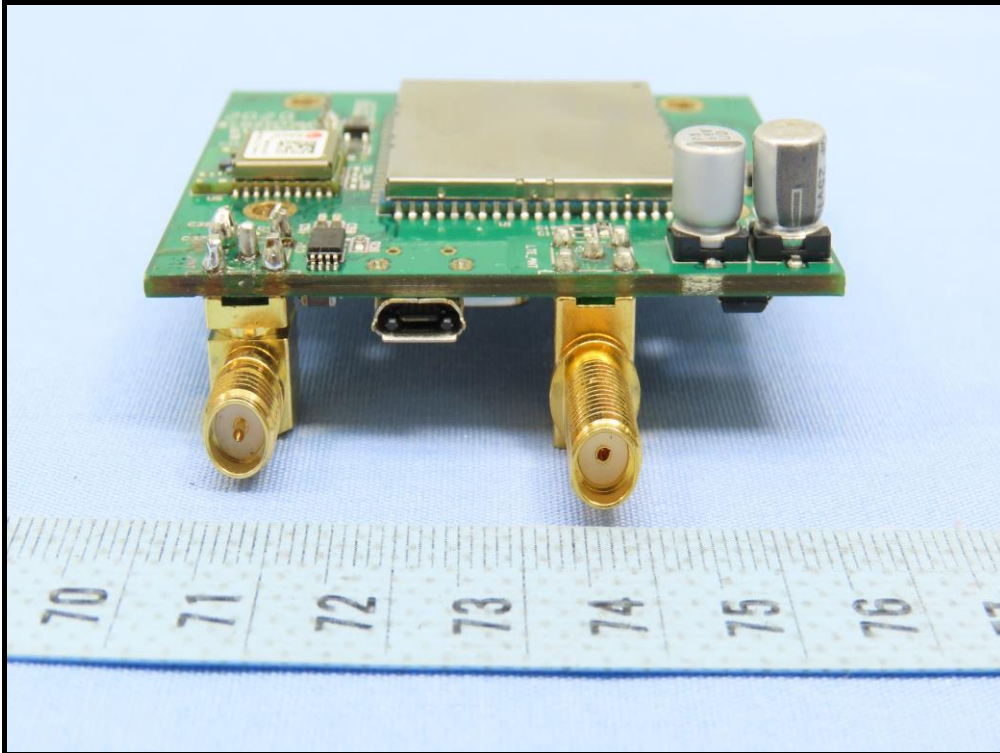

CONSTRUCTION PHOTOS OF EUT

Brand : Phihong Technology Co., Ltd. / Model : DLWPH-8M, DLWPH-8M-RW
For DLWPH-8M

For DLWPH-8M

For DLWPH-8M

For DLWPH-8M

For DLWPH-8M-RW

For DLWPH-8M-RW

For DLWPH-8M-RW

For DLWPH-8M-RW

For DLWPH-8M-RW

**WWAN Antenna/ WLAN external Antenna
For DLWPH-8M, DLWPH-8M-RW**