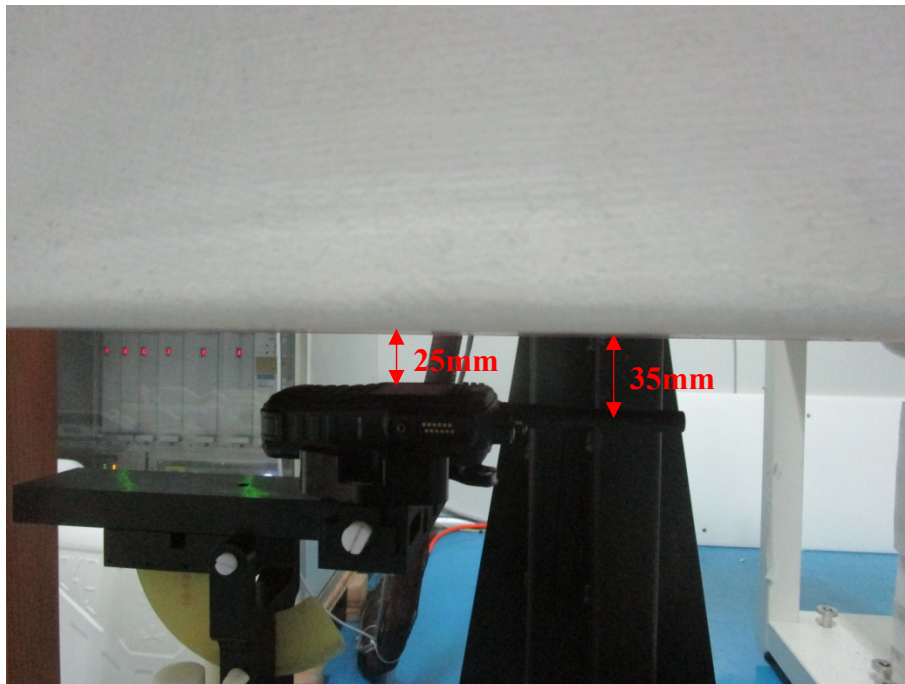

APPENDIX B EUT TEST POSITION PHOTOS

Liquid depth \geq 15cm

Model: BF-TD511 UHF

Face Up Setup Photo(25mm)

Body Worn Back Setup Photo(0mm)

Model: BF-TD512 UHF

Face Up Setup Photo(25mm)

Body Worn Back Setup Photo(0mm)

Model: BF-TD510 UHF

Face Up Setup Photo(25mm)

Body Worn Back Setup Photo(0mm)