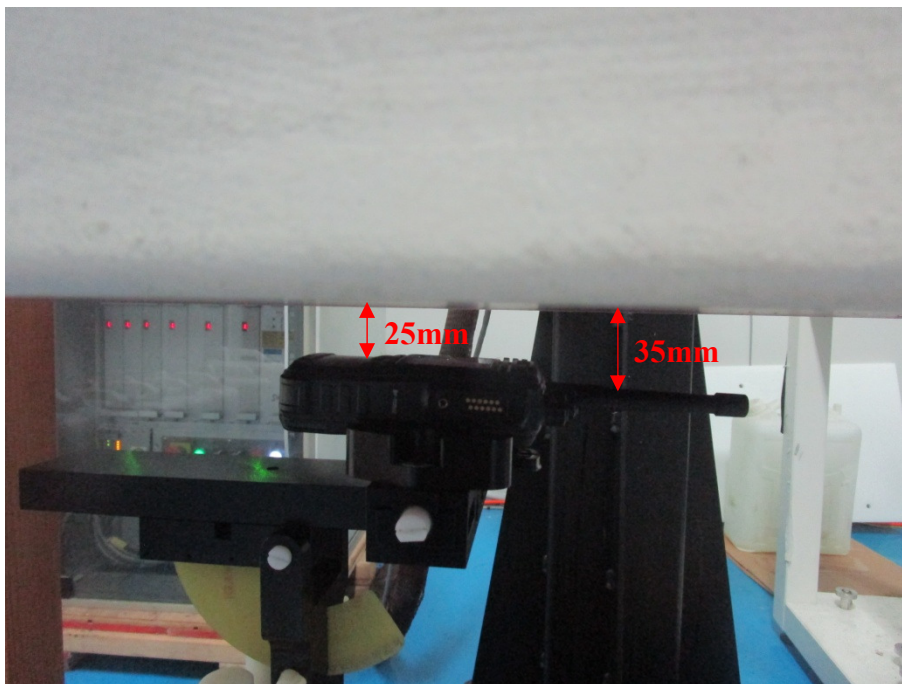

APPENDIX B EUT TEST POSITION PHOTOS

Liquid depth \geq 15cm

Model: BF-TD511 UHF

Face Up Setup Photo(25mm)

Body Worn Back Setup Photo(0mm)

Model: BF-TD512 UHF

Face Up Setup Photo(25mm)

Body Worn Back Setup Photo(0mm)

Model: BF-TD510 UHF

Face Up Setup Photo(25mm)

Body Worn Back Setup Photo(0mm)