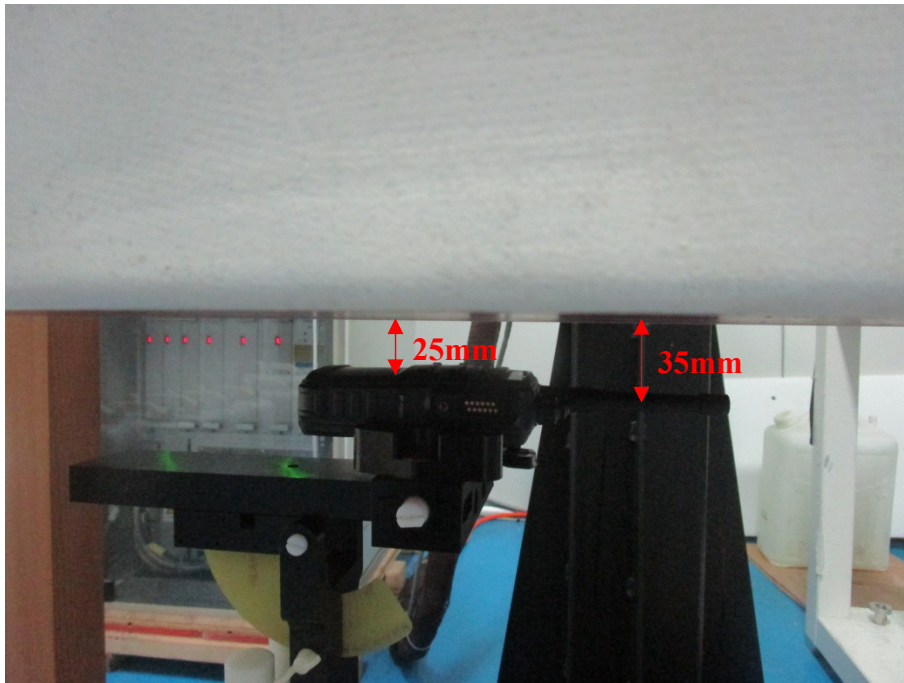

APPENDIX B EUT TEST POSITION PHOTOS

Liquid depth \geq 15cm

Model: BF-TD511 UHF

Face Up Setup Photo(25mm)

Body Worn Back Setup Photo(0mm)

Model: BF-TD512 UHF

Face Up Setup Photo(25mm)

Body Worn Back Setup Photo(0mm)

Model: BF-TD510 UHF

Face Up Setup Photo(25mm)

Body Worn Back Setup Photo(0mm)