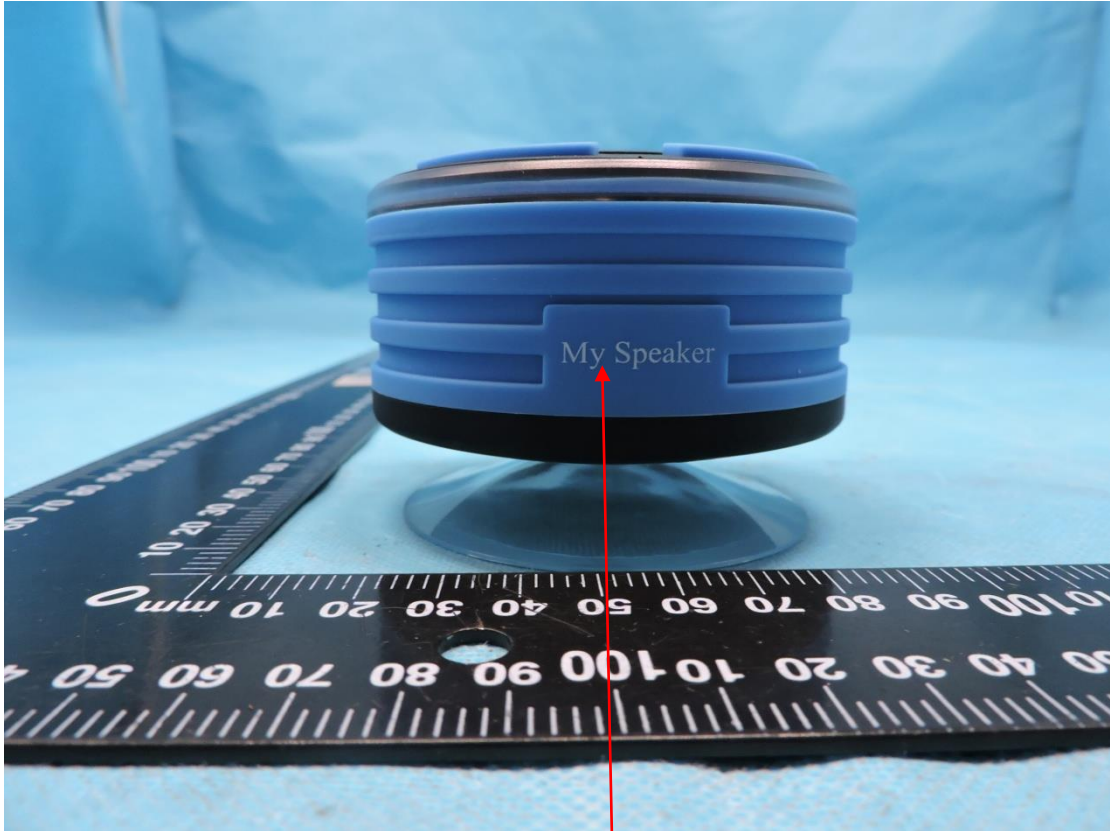

Label

Wireless Speaker

Model name: TR622

FCC ID: 2AAR8TR622

Size: 20*10mm

Used etch.