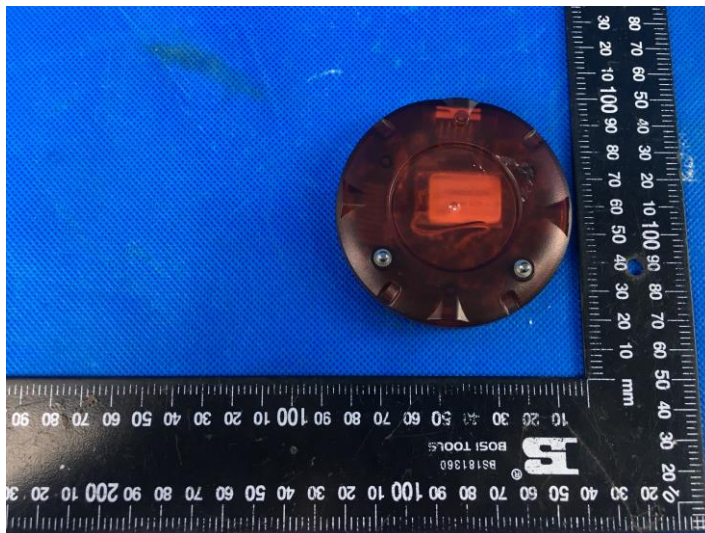

7. EXTERNAL AND INTERNAL PHOTOS OF THE EUT

EXTERNAL PHOTOS OF EUT

Switching Adapter

MODEL: DSA-12PFU-12 FUS 120100

INPUT: 100-240V ~ 50/60Hz 0.5A

OUTPUT: +12V = 1A

EFFICIENCY LEVEL: 1

ITE L.P.S.
81GJ
E135856