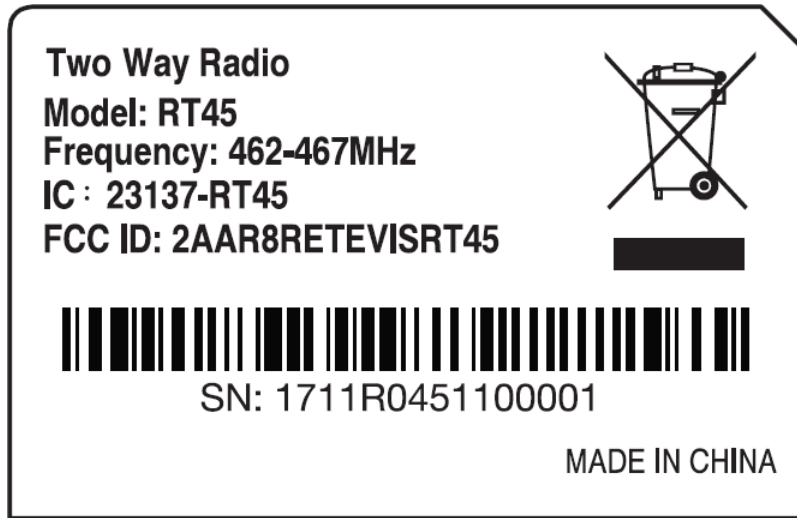

EXHIBIT A - FCC ID LABEL AND LOCATION

FCC ID Label

FCC ID Label Location Information

The label shown shall be permanently affixed at a conspicuous location on the device and be readily visible to the user at the time purchase (Labeling requirements per 2.925)