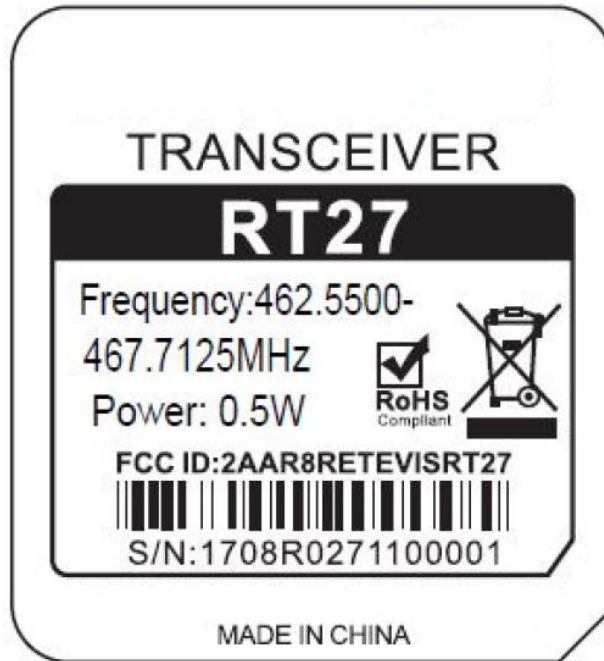

EXHIBIT A - FCC ID LABELING AND LOCATION

FCC ID Label

Proposed FCC ID Label Location

Label Here

The label shown shall be permanently affixed at a conspicuous location on the device and be readily visible to the user at the time purchase (Labeling requirements per 2.925)