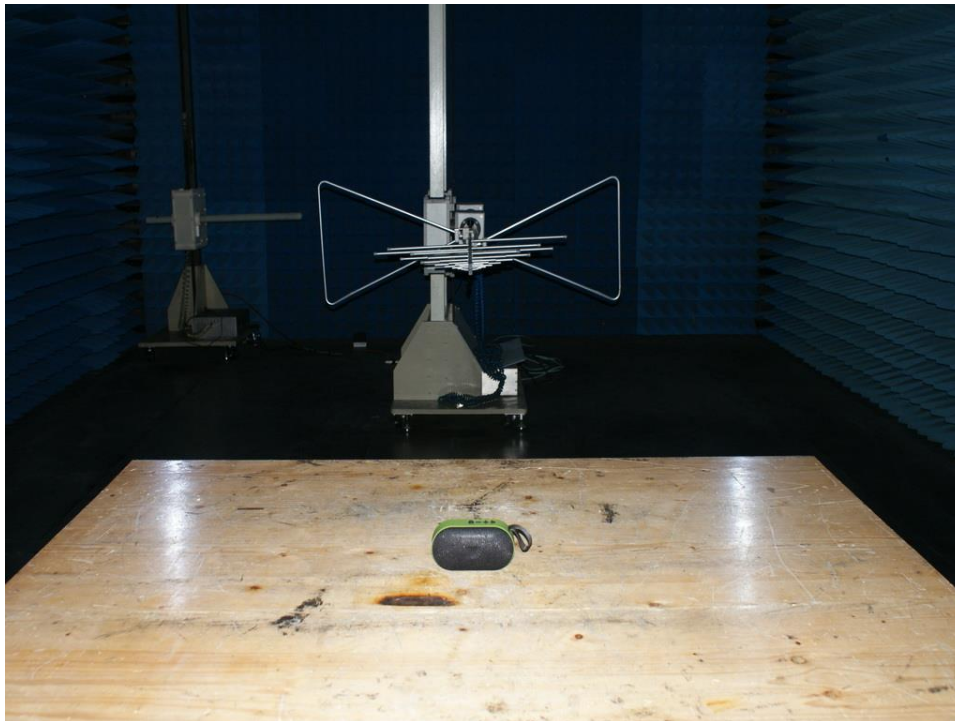

**Type Designation:** EE4456

**FCC ID:** 2AAR2EE4456

Photograph 1: Set-up for Spurious Emissions (9kHz-30MHz)

Photograph 2: Set-up for Spurious Emissions (30MHz-1GHz)

**Type Designation:** EE4456

**FCC ID:** 2AAR2EE4456

Photograph 3: Set-up for Spurious Emissions (1GHz-18GHz)

Photograph 4: Set-up for Spurious Emissions (18GHz-26GHz)

Type Designation: EE4456

FCC ID: 2AAR2EE4456

Photograph 5: Set-up for Radio Spetrum test