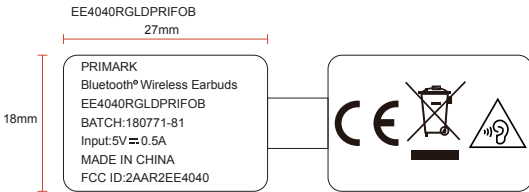

For PO 047171/047172/047173/047174/047175/047177/047178

18mm

PRIMARK
Bluetooth® Wireless Earbuds
EE4040BLKPRIFOB
BATCH: 180771-81
Input: 5V \pm 0.5A
MADE IN CHINA
FCC ID: 2AAR2EE4040