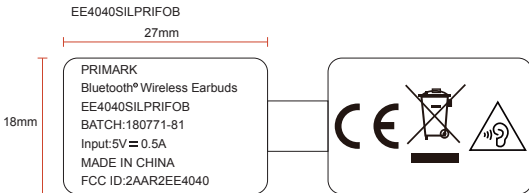

For PO 047171/047172/047173/047174/047175/047177/047178

18mm

PRIMARK
Bluetooth® Wireless Earbuds
EE4040BLKPRIFOB
BATCH: 180771-81
Input: 5V \pm 0.5A
MADE IN CHINA
FCC ID: 2AAR2EE4040