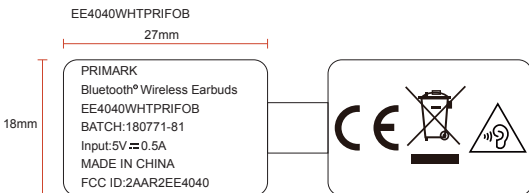

For PO 047171/047172/047173/047174/047175/047177/047178

18mm

PRIMARK
Bluetooth® Wireless Earbuds
EE4040BLKPRIFOB
BATCH: 180771-81
Input: 5V \pm 0.5A
MADE IN CHINA
FCC ID: 2AAR2EE4040