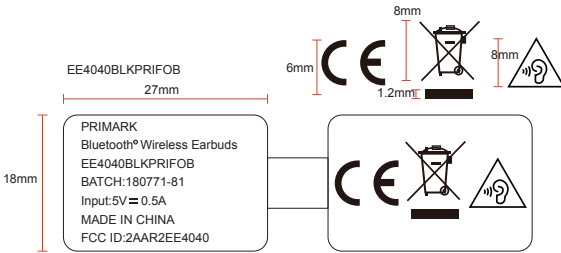

For PO 047171/047172/047173/047174/047175/047177/047178

18mm

PRIMARK
Bluetooth® Wireless Earbuds
EE4040BLKPRIFOB
BATCH: 180771-81
Input: 5V \pm 0.5A
MADE IN CHINA
FCC ID: 2AAR2EE4040