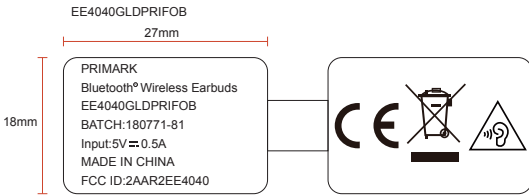

For PO 047171/047172/047173/047174/047175/047177/047178

18mm

PRIMARK
Bluetooth® Wireless Earbuds
EE4040BLKPRIFOB
BATCH: 180771-81
Input: 5V \pm 0.5A
MADE IN CHINA
FCC ID: 2AAR2EE4040