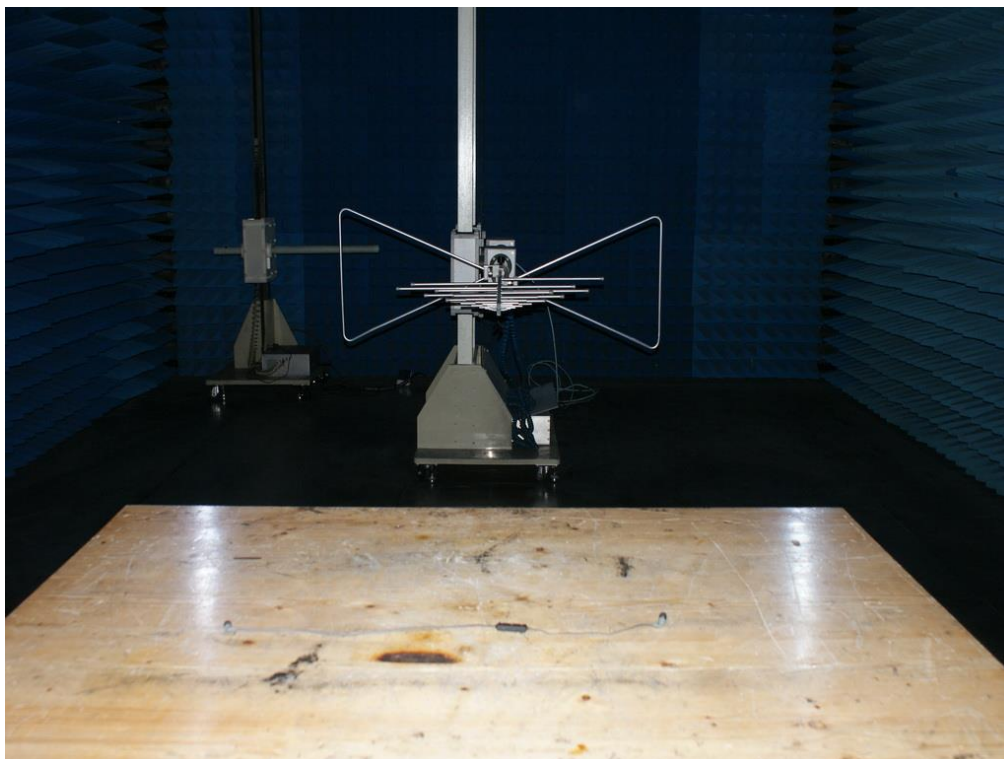

Type Designation: EE4020BT

FCC ID: 2AAR2EE4020BT

Photograph 1: Set-up for Spurious Emissions (9kHz-30MHz)

Photograph 2: Set-up for Spurious Emissions (30MHz-1GHz)

**Type Designation:** EE4020BT

**FCC ID:** 2AAR2EE4020BT

Photograph 3: Set-up for Spurious Emissions (1GHz-18GHz)

Photograph 4: Set-up for Spurious Emissions (18GHz-26GHz)

Type Designation: EE4020BT

FCC ID: 2AAR2EE4020BT

Photograph 5: Set-up for Radio Spectrum test

Photograph 6: Set-up for conducted emission test