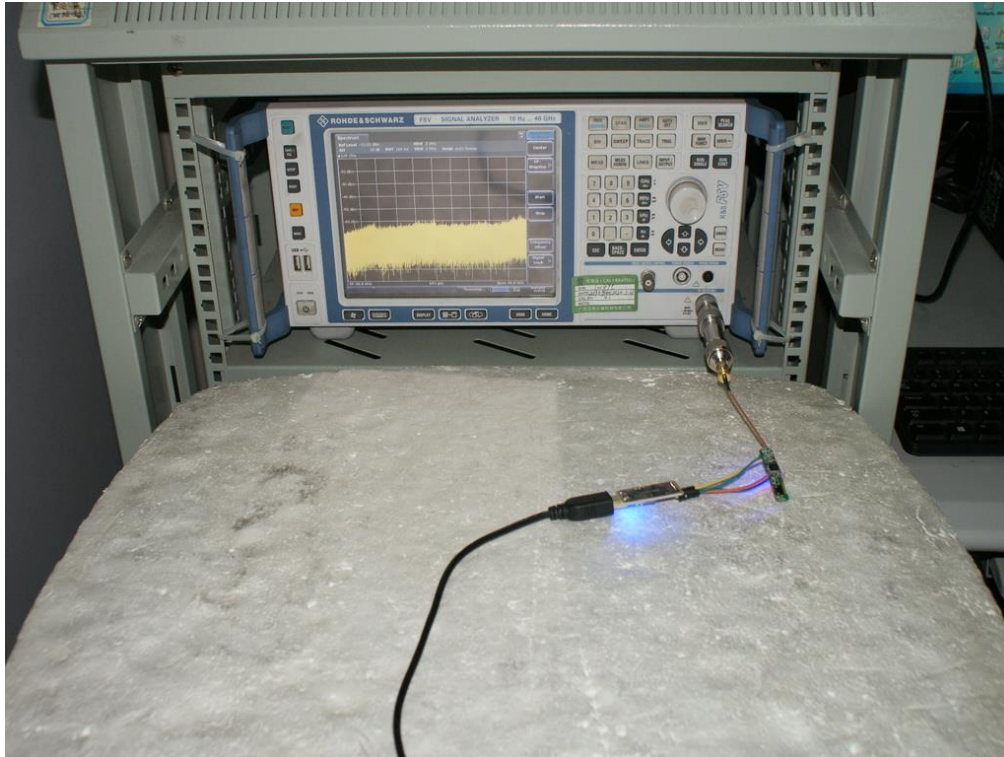

Type Designation: EE4020BT

FCC ID: 2AAR2EE4020BT

Photograph 1: Set-up for Spurious Emissions (9kHz-30MHz)

Photograph 2: Set-up for Spurious Emissions (30MHz-1GHz)

**Type Designation:** EE4020BT

**FCC ID:** 2AAR2EE4020BT

Photograph 3: Set-up for Spurious Emissions (1GHz-18GHz)

Photograph 4: Set-up for Spurious Emissions (18GHz-26GHz)

Type Designation: EE4020BT

FCC ID: 2AAR2EE4020BT

Photograph 5: Set-up for Radio Spectrum test

Photograph 6: Set-up for conducted emission test