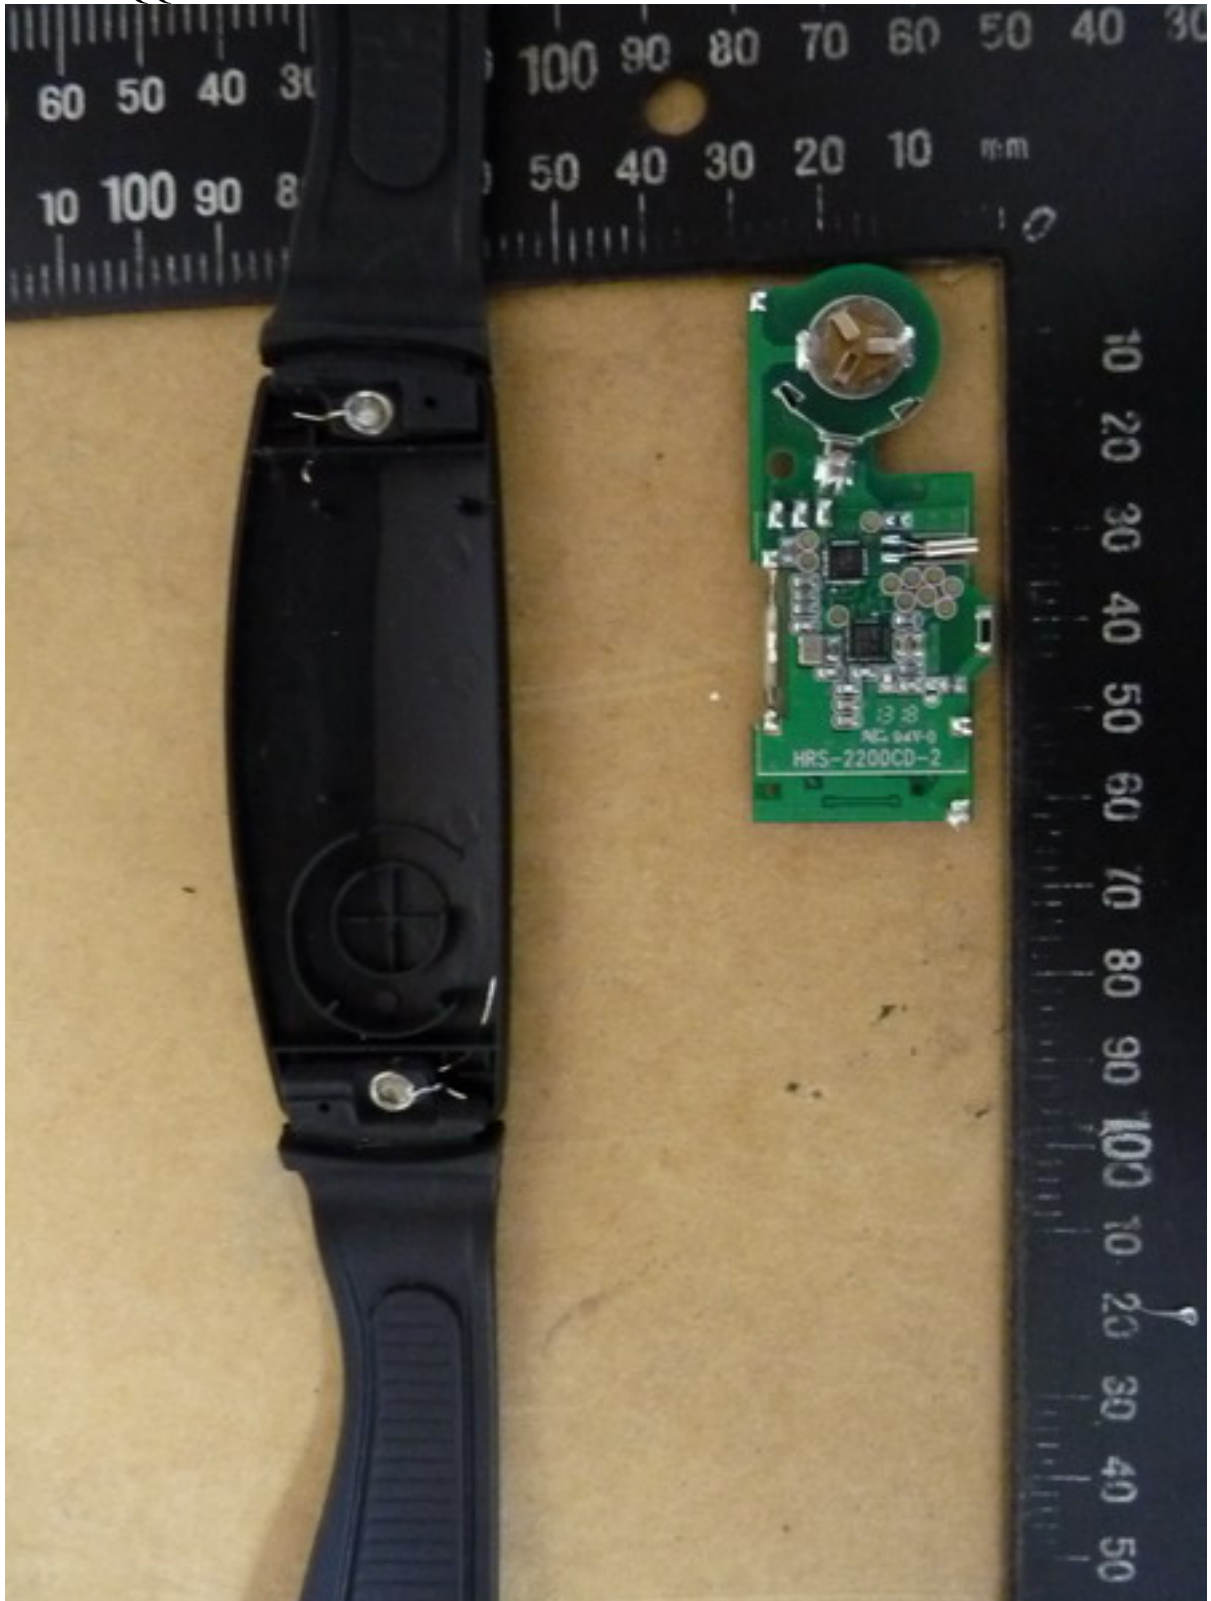

Worldwide Testing Services(Taiwan) Co., Ltd.

Registration number: W6M21307-13370-FCC

FCC ID: 2AAQQ48525332323030

Internal Photos

Worldwide Testing Services(Taiwan) Co., Ltd.

Registration number: W6M21307-13370-FCC
FCC ID: 2AAQQ48525332323030