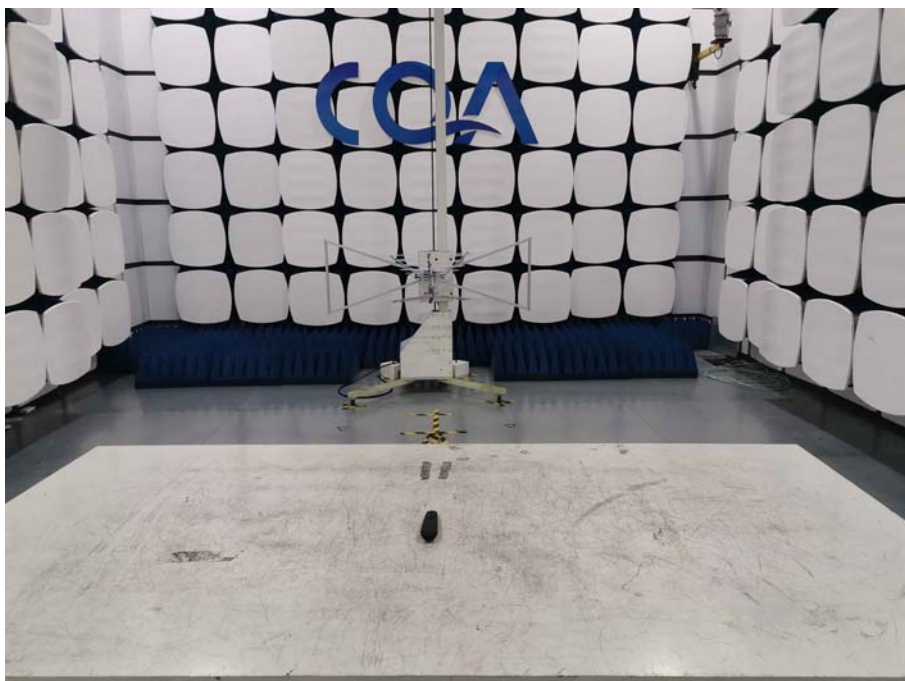

1.1 Radiated Emission Test Setup

9kHz~30MHz

30MHz~1GHz:

Above 1GHz: