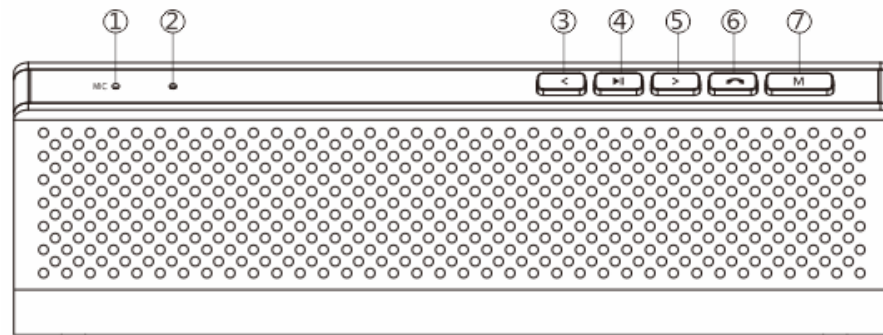

Product Indicators:

1、 Microphone	7、 Hands free
2、 Bluetooth/AUX mode indicator	8、 Power
3、 Volume down	9、 Charging indicator
4、 Volume up	10、 AUX input jack
5、 Pause	11、 Micro USB charging socket
6、 Bluetooth pair