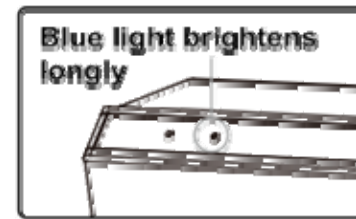

Fast Learning

Picture 1: Turn the power button to 'ON', when the blue indicator flashes slowly, the device is pairing with the latest paired device.

Picture 2: Searching Bluetooth device when speaker is on, device is pairing when the blue indicator flash quickly; device is connected when the blue indicator is bright constantly.

Picture 3: Play audio with phones.

Picture 2

Buttons:

1. > long press, device sounds when volume is up; short press, next track.
2. < short press, device sounds when volume is down; short press, prev track.