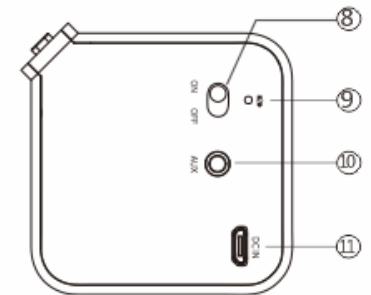

Product Indicators:

1、 Microphone	7、 Hands free
2、 Bluetooth/AUX mode indicator	8、 Power
3、 Volume down	9、 Charging indicator
4、 Volume up	10、 AUX input jack
5、 Pause	11、 Micro USB charging socket
6、 Bluetooth pair