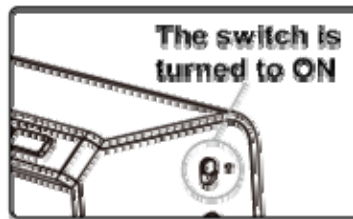

Fast Learning

Picture 1: Turn the power button to 'ON', when the blue indicator flashes slowly, the device is pairing with the latest paired device.

Picture 2: Searching Bluetooth device when speaker is on, device is pairing when the blue indicator flash quickly; device is connected when the blue indicator is bright constantly.

Picture 3: Play audio with phones.

Picture 1