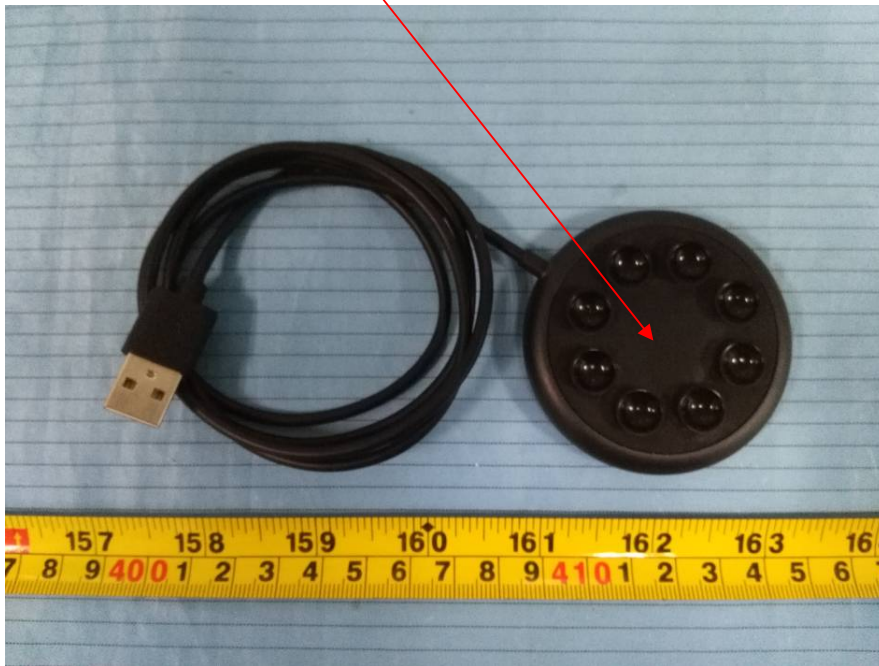

EXHIBIT A - FCC ID LABEL AND LOCATION

FCC ID Label

FCC ID: 2AAPS-WB602

FCC ID Label Location Information

The label shown shall be permanently affixed at a conspicuous location on the device and be readily visible to the user at the time purchase (Labeling requirements per 2.925)