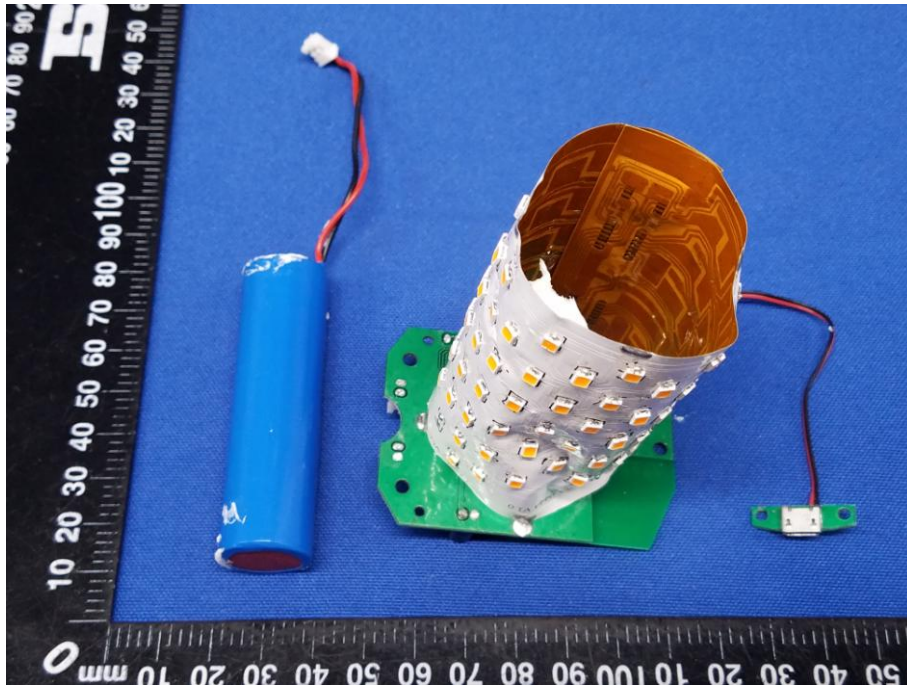

## Appendix B: Photographs of EUT

Product: Flame Led Speaker

Model: SY2018

Internal Photos

Antenna