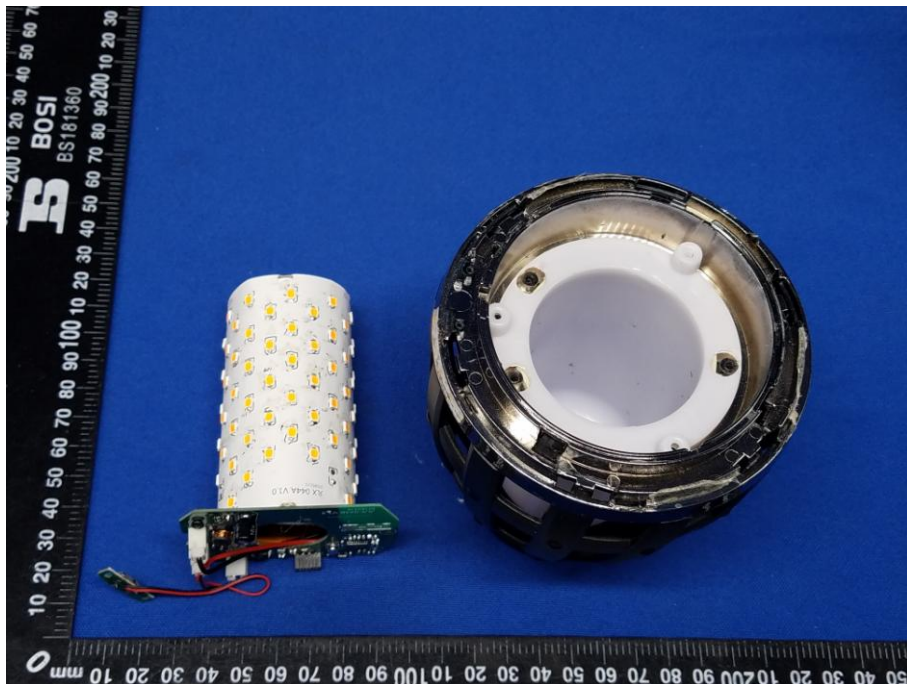

## Appendix B: Photographs of EUT

Product: Flame Led Speaker

Model: SY2018

Internal Photos

Antenna