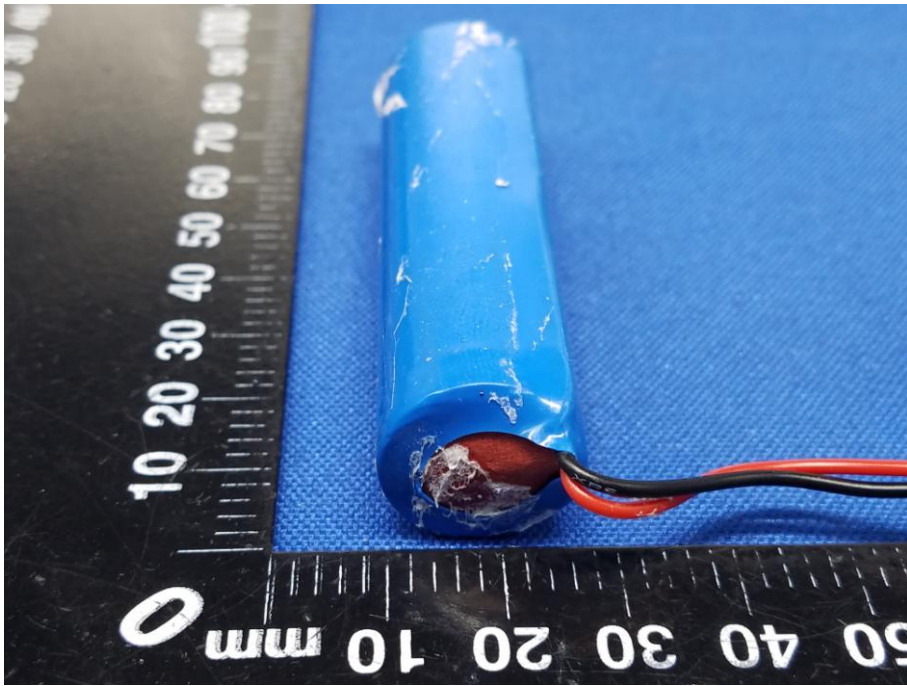

## Appendix B: Photographs of EUT

Product: Flame Led Speaker

Model: SY2018

Internal Photos

Antenna