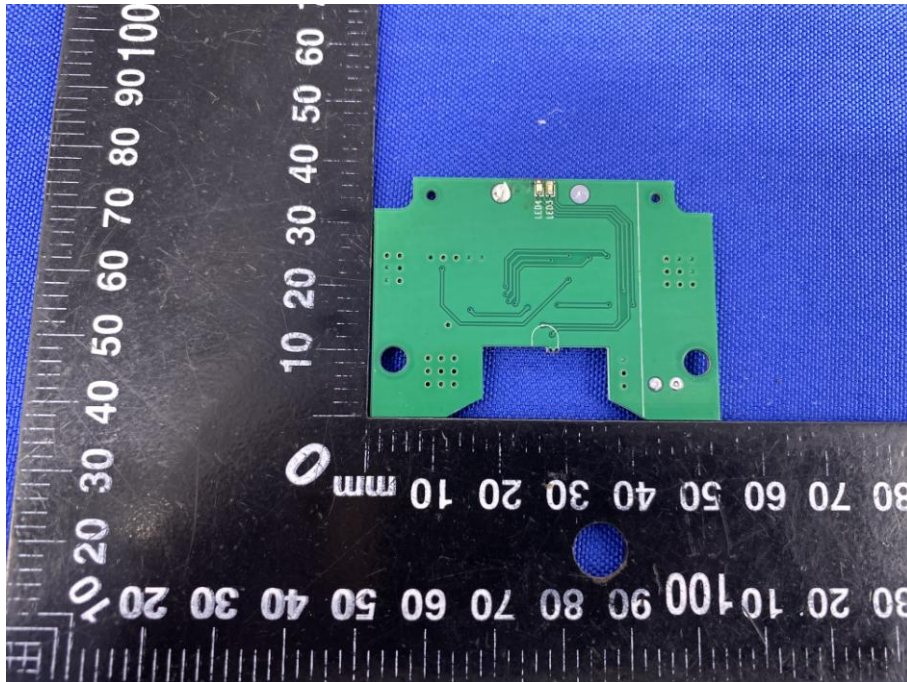

## Appendix B: Photographs of EUT

Product: Folded wireless charger

Model: MA-3826-A

Internal Photos

Antenna