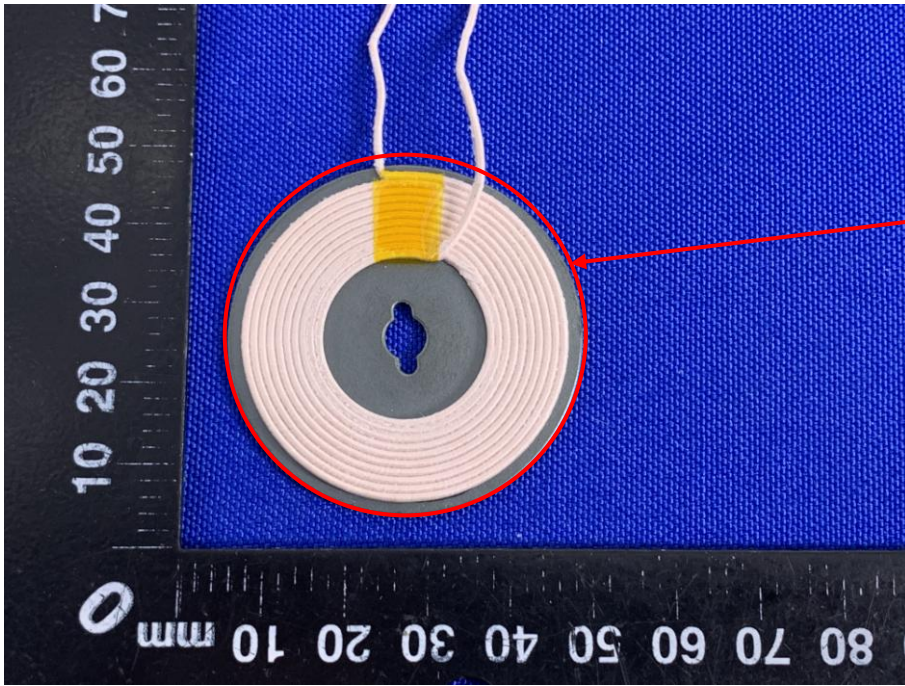

## Appendix B: Photographs of EUT

Product: Folded wireless charger

Model: MA-3826-A

Internal Photos

Antenna