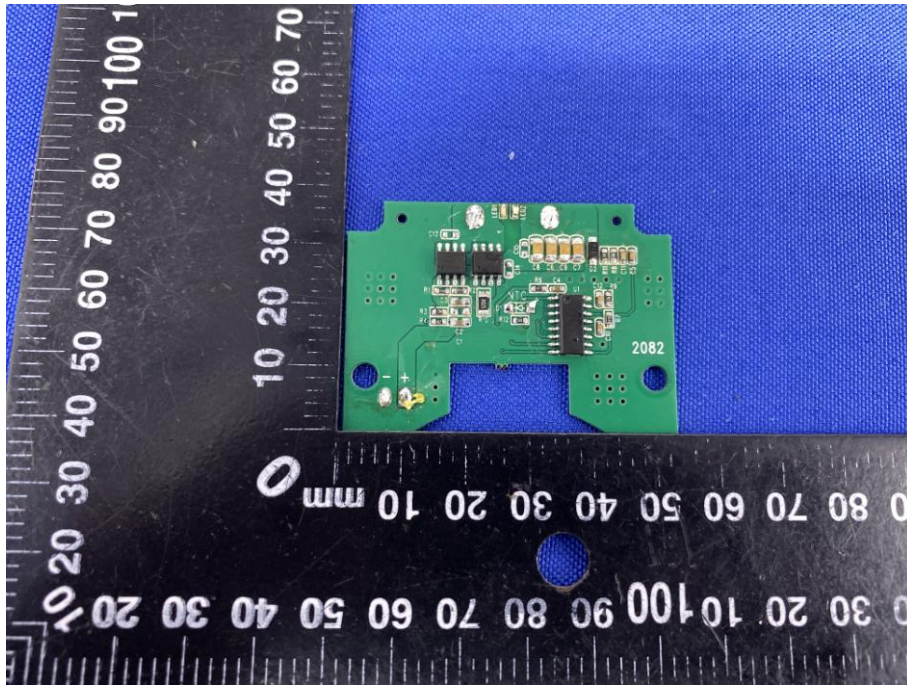

## Appendix B: Photographs of EUT

Product: Folded wireless charger

Model: MA-3826-A

Internal Photos

Antenna