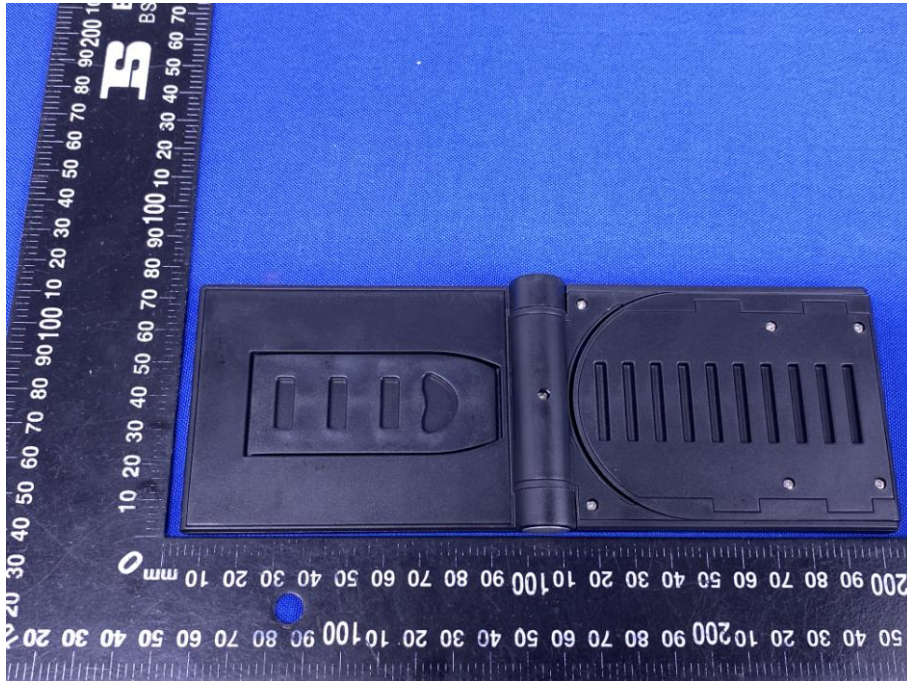

## Appendix B: Photographs of EUT

Product: Folded wireless charger

Model: MA-3826-A

Internal Photos

Antenna