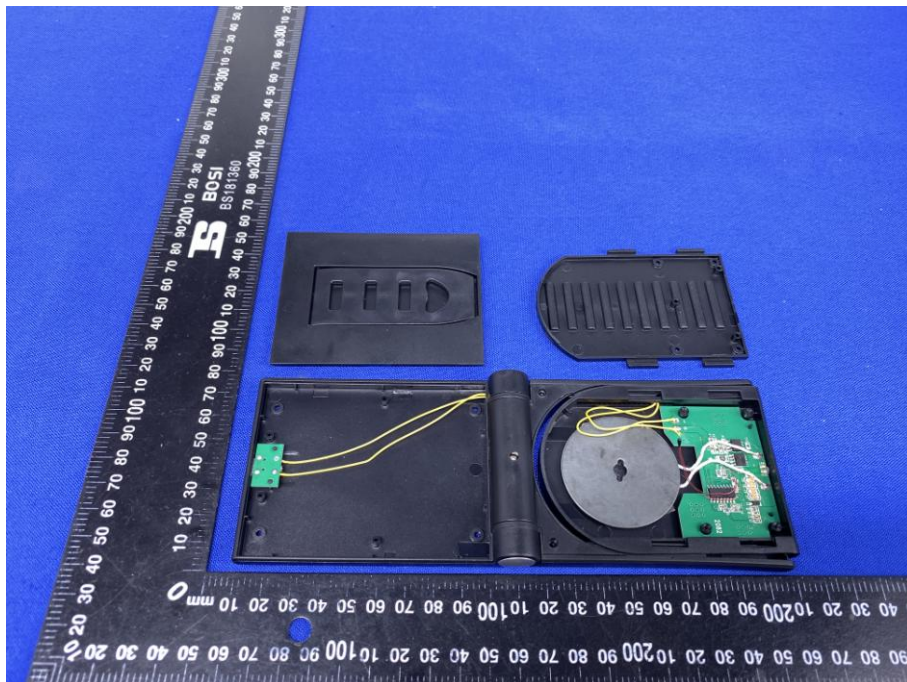

## Appendix B: Photographs of EUT

Product: Folded wireless charger

Model: MA-3826-A

Internal Photos

Antenna