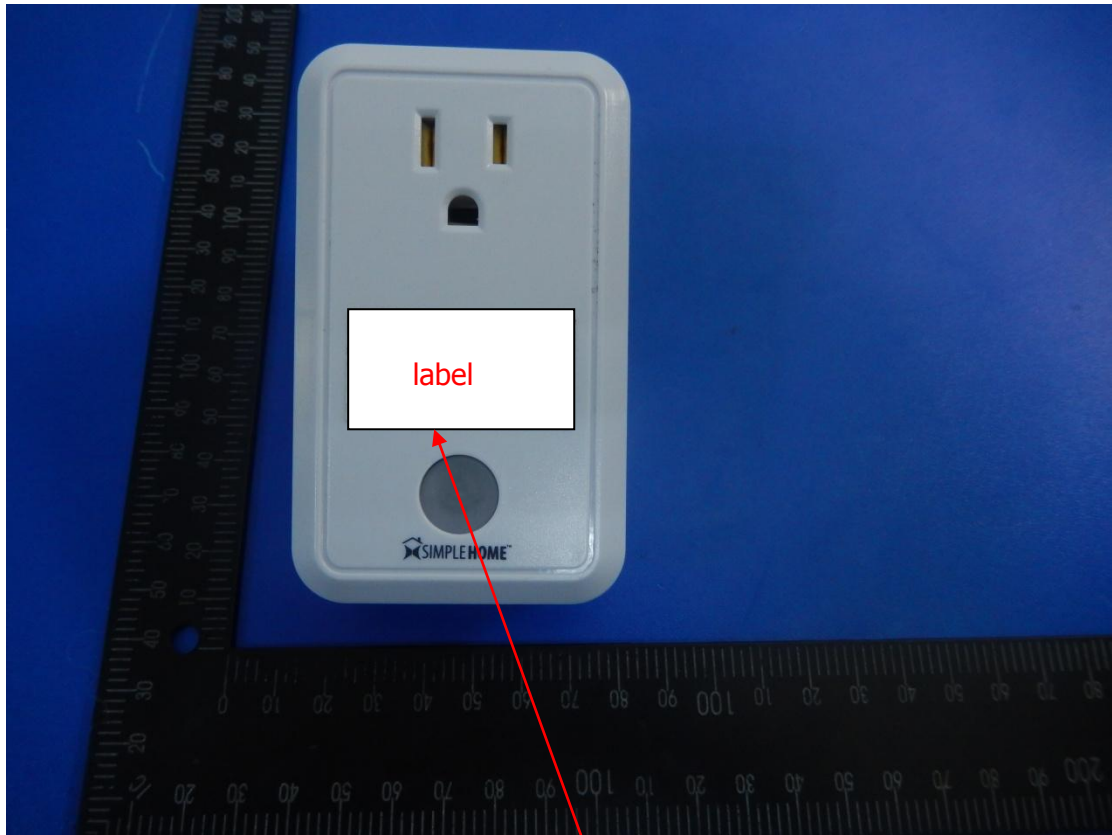

Label

wifi intelligent socket

Model name: MA-1025-B

FCC ID: 2AAPKMA-1025-B

This device complies with part 15 of the FCC Rules.

Operation is subject to the following two conditions: (1) This device may not cause harmful interference, and (2) this device must accept any interference received, including interference that may cause undesired operation.