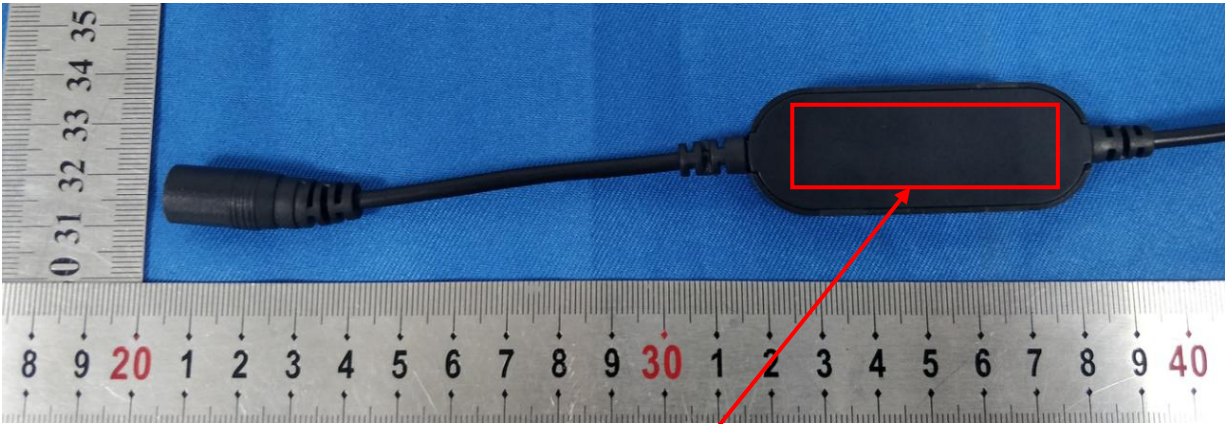

Label Artwork and Location

Model: LT-1475

Label:

Bluetooth RGB LED STRIP LIGHT
Model: LT-1475
FCC ID: 2AAPKLT-1475

Size: L*W=50*15mm

Location