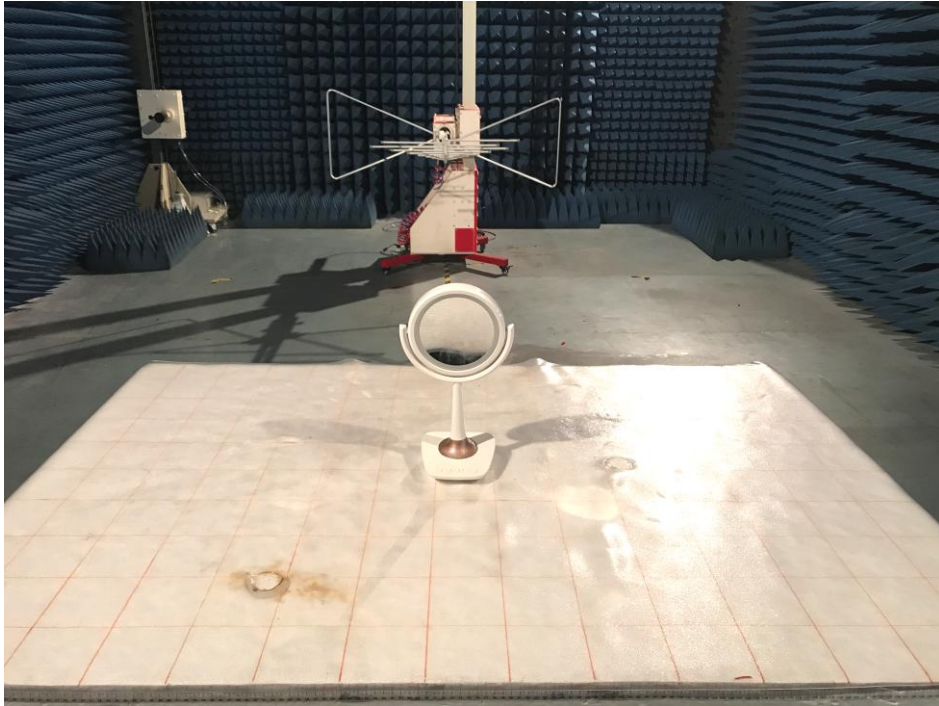

## Appendix A: Photographs of Test Setup

Product: Mirror with BT Speaker

Model: LT-1059

Radiated Emission

## Conducted Emission