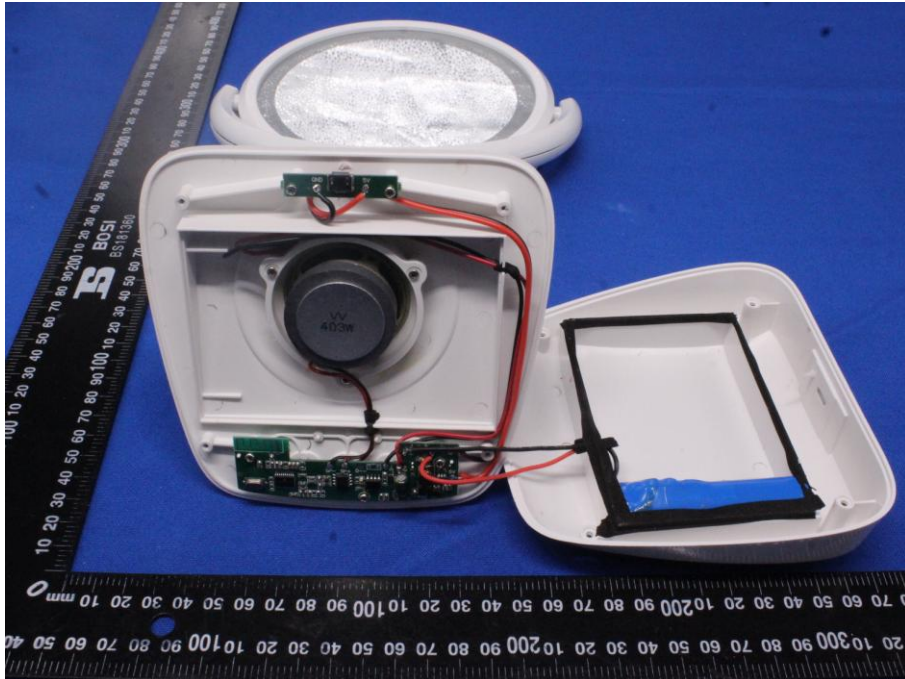

Appendix B: Photographs of EUT

Product: Mirror with BT Speaker

Model: LT-1059

Internal Photos

Antenna