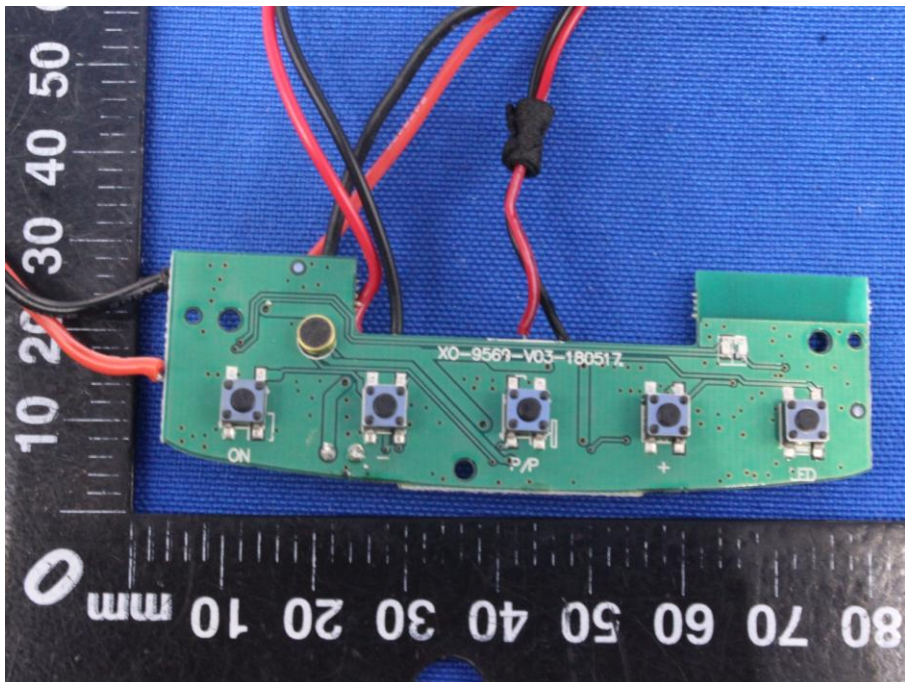

Appendix B: Photographs of EUT

Product: Mirror with BT Speaker

Model: LT-1059

Internal Photos

Antenna