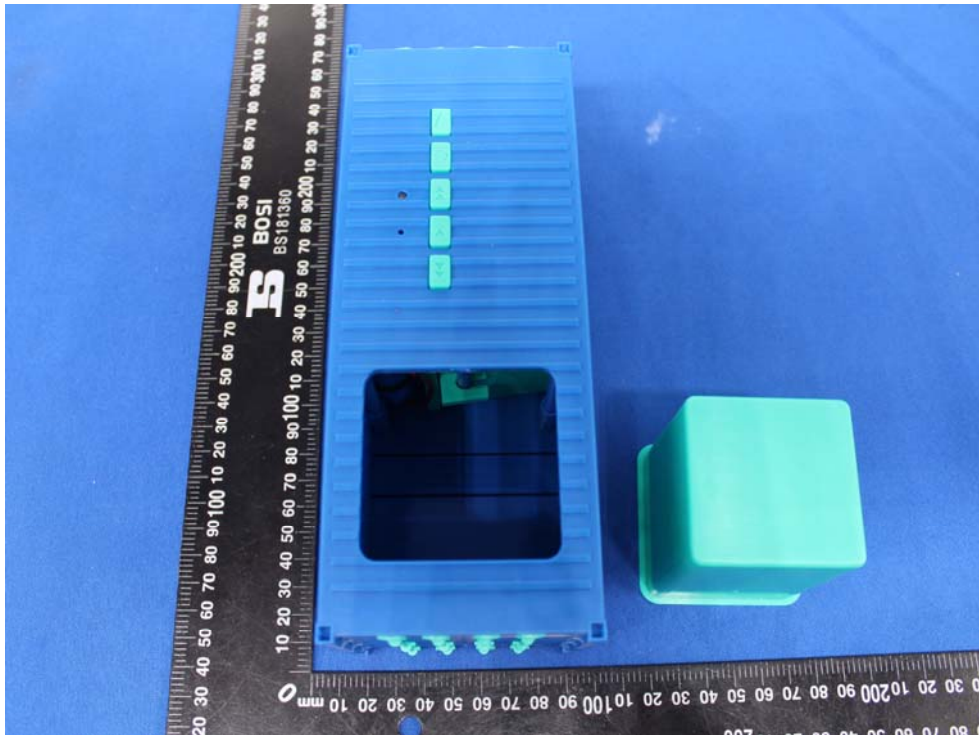

# Appendix C: Photographs of EUT

Product: Container Bluetooth Speaker

Model: DC-1026

Internal Photos

Antenna