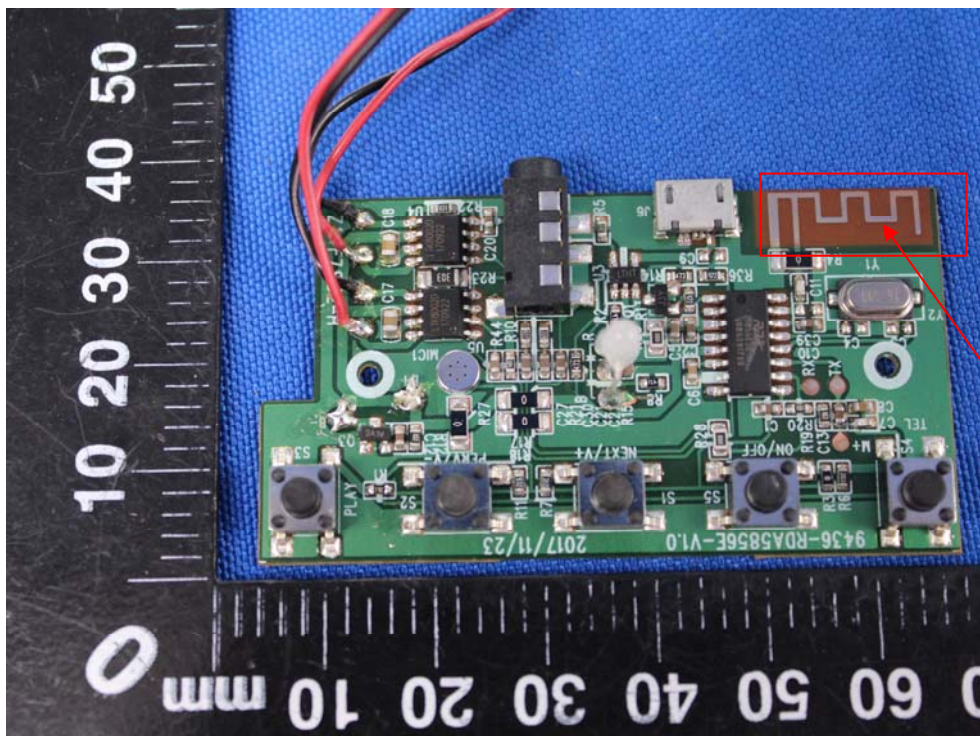

# Appendix C: Photographs of EUT

Product: Container Bluetooth Speaker

Model: DC-1026

Internal Photos

Antenna