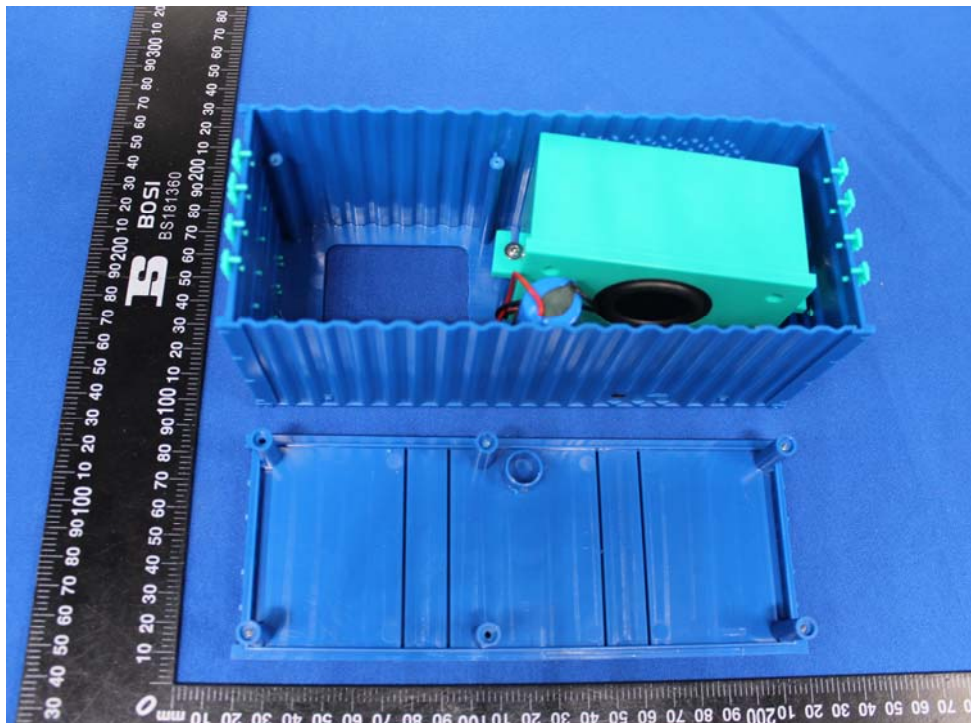

# Appendix C: Photographs of EUT

Product: Container Bluetooth Speaker

Model: DC-1026

Internal Photos

Antenna