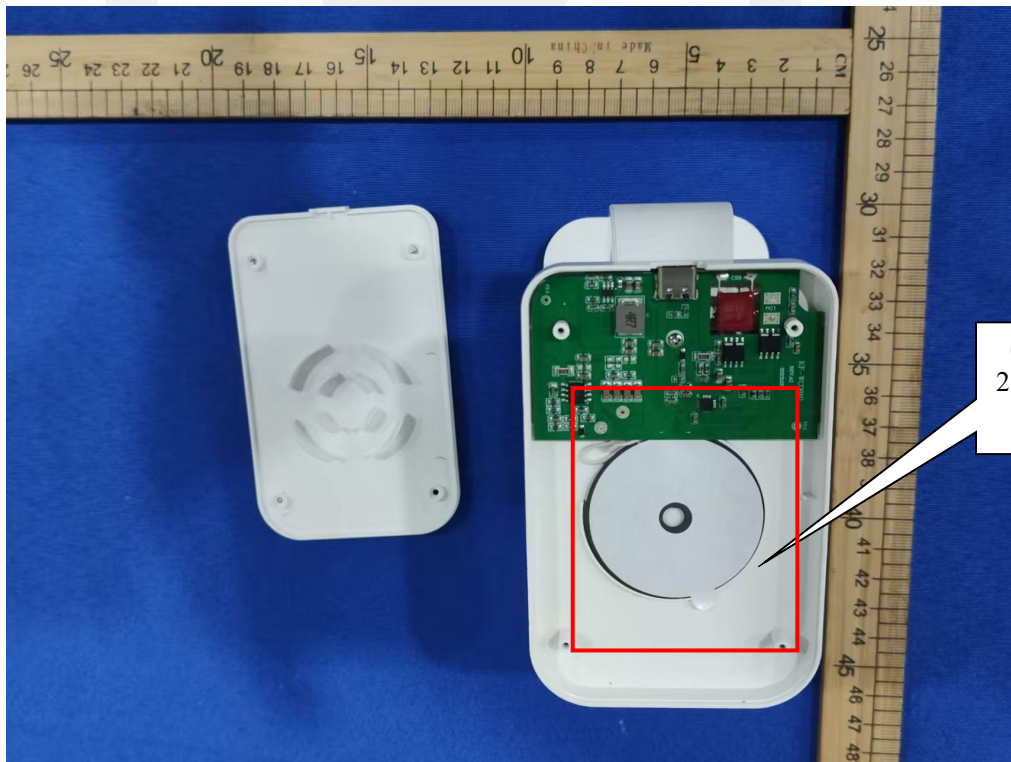

FCC ID: 2AAPK3715

Coil antenna 1:
10w

Coil antenna
2: 3w