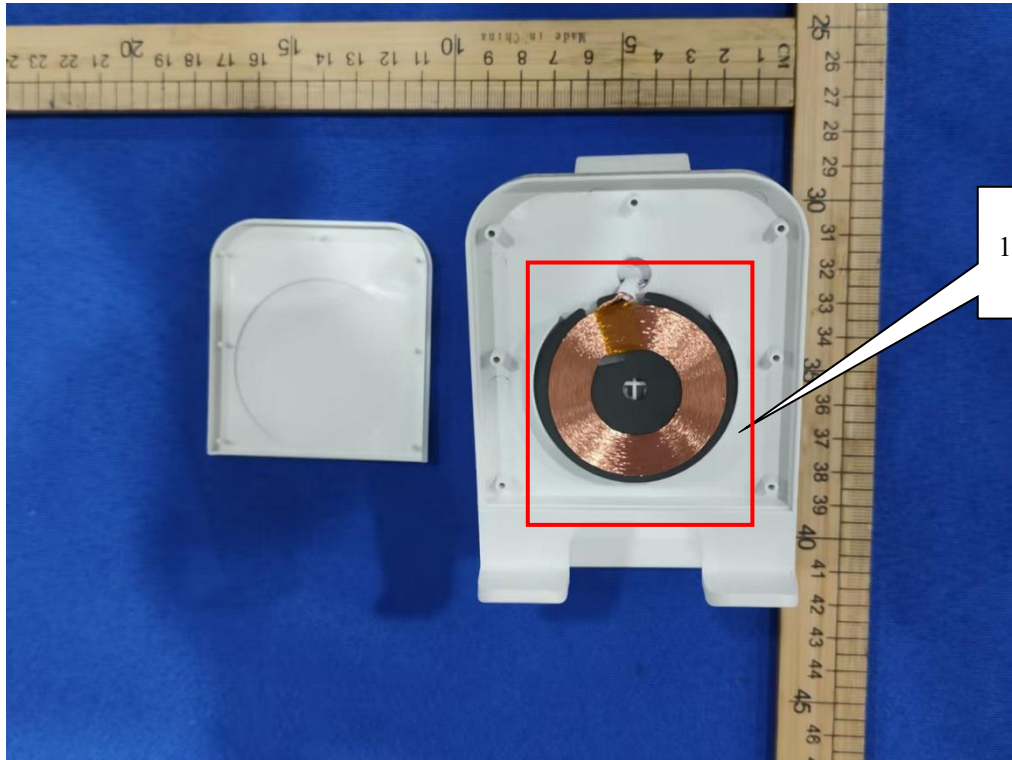

FCC ID: 2AAPK3715

Coil antenna 1:
10w

Coil antenna
2: 3w