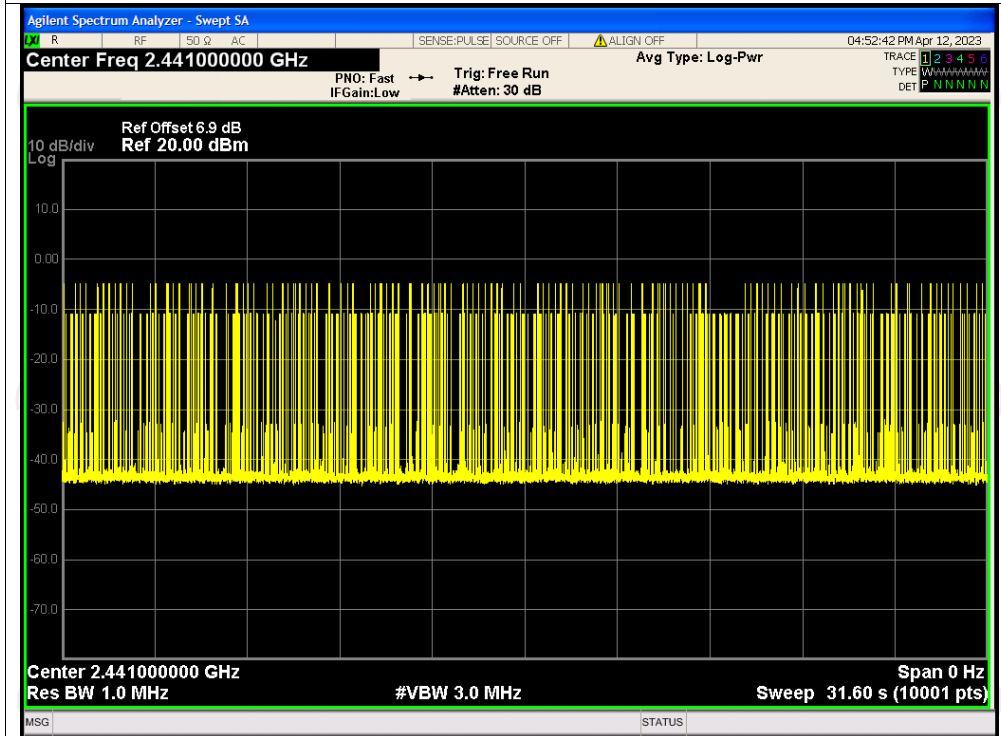

Dwell NVNT 2-DH5 2441MHz One Burst

Dwell NVNT 2-DH5 2441MHz Accumulated

Dwell NVNT 3-DH1 2441MHz One Burst

Dwell NVNT 3-DH1 2441MHz Accumulated

Dwell NVNT 3-DH3 2441MHz One Burst

Dwell NVNT 3-DH3 2441MHz Accumulated

Dwell NVNT 3-DH5 2441MHz One Burst

Dwell NVNT 3-DH5 2441MHz Accumulated

Appendix B: Photographs of Test Setup

Product: Bluetooth light up speaker

Model: OD-XYP002

Radiated Emission

Conducted Emission

Appendix C: Photographs of EUT
Product: Bluetooth light up speaker
Model: OD-XYP002
External Photos