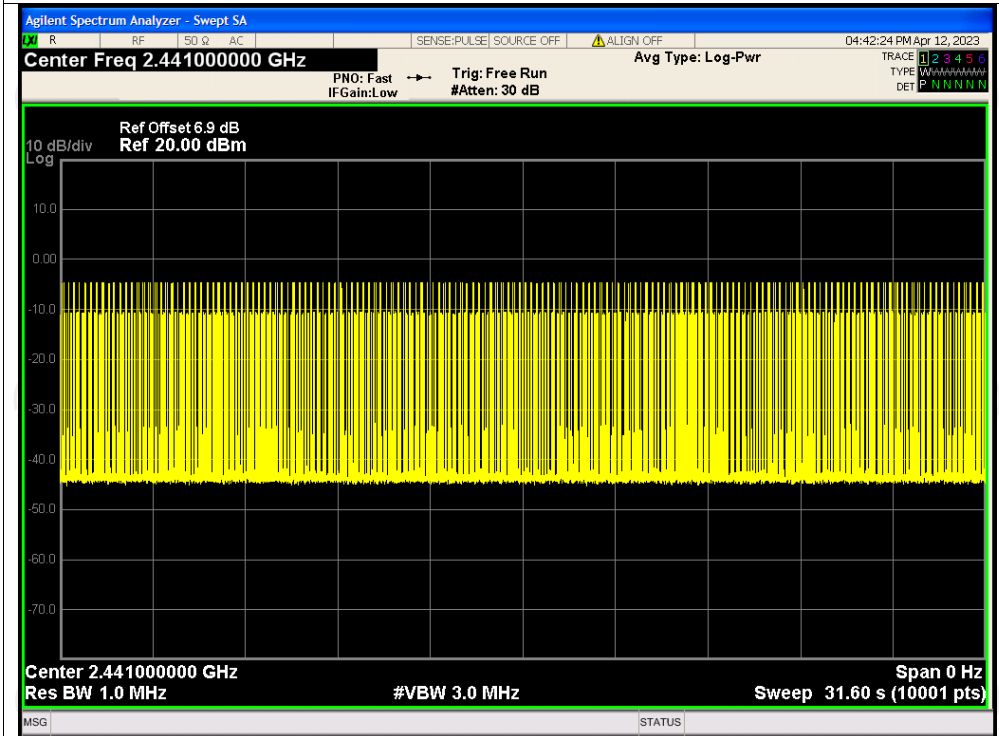

Dwell NVNT 2-DH5 2441MHz One Burst

Dwell NVNT 2-DH5 2441MHz Accumulated

Dwell NVNT 3-DH1 2441MHz One Burst

Dwell NVNT 3-DH1 2441MHz Accumulated

Dwell NVNT 3-DH3 2441MHz One Burst

Dwell NVNT 3-DH3 2441MHz Accumulated

Dwell NVNT 3-DH5 2441MHz One Burst

Dwell NVNT 3-DH5 2441MHz Accumulated

Appendix B: Photographs of Test Setup

Product: Bluetooth light up speaker

Model: OD-XYP002

Radiated Emission

Conducted Emission

Appendix C: Photographs of EUT
Product: Bluetooth light up speaker
Model: OD-XYP002
External Photos