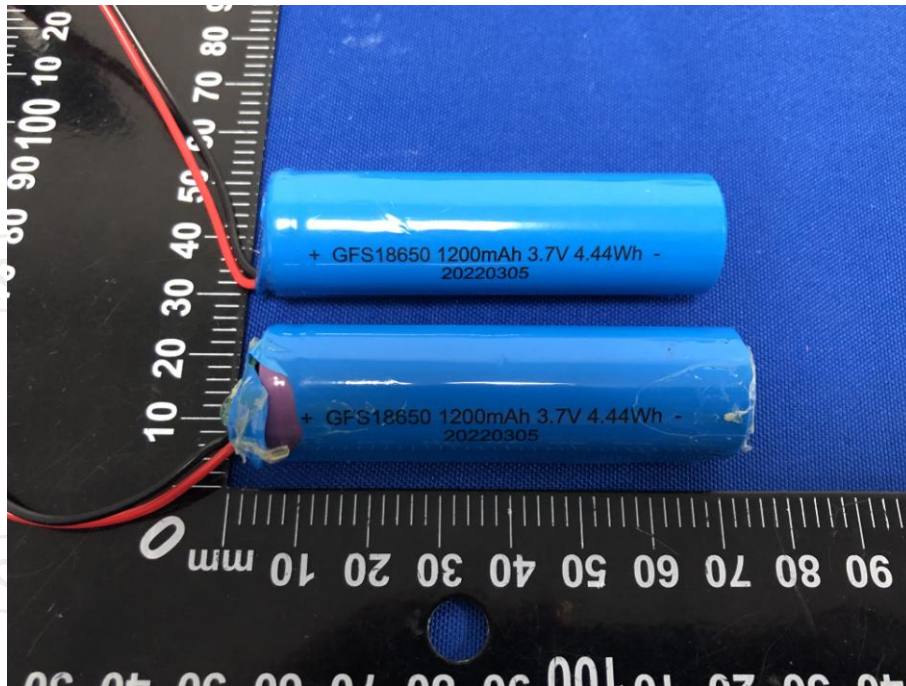

*****END OF REPORT*****