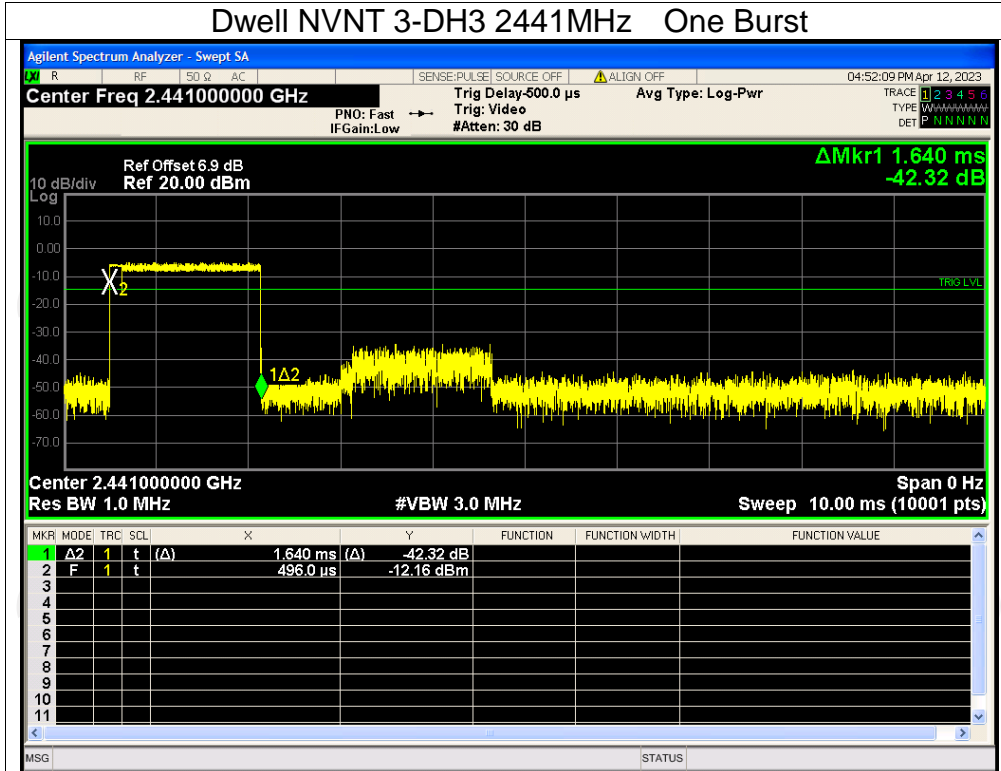

Dwell NVNT 2-DH5 2441MHz One Burst

Dwell NVNT 2-DH5 2441MHz Accumulated

Dwell NVNT 3-DH1 2441MHz One Burst

Dwell NVNT 3-DH1 2441MHz Accumulated

Dwell NVNT 3-DH3 2441MHz One Burst

Dwell NVNT 3-DH3 2441MHz Accumulated

Dwell NVNT 3-DH5 2441MHz One Burst

Dwell NVNT 3-DH5 2441MHz Accumulated

Appendix B: Photographs of Test Setup

Product: Bluetooth light up speaker

Model: OD-XYP002

Radiated Emission

Conducted Emission

Appendix C: Photographs of EUT
Product: Bluetooth light up speaker
Model: OD-XYP002
External Photos