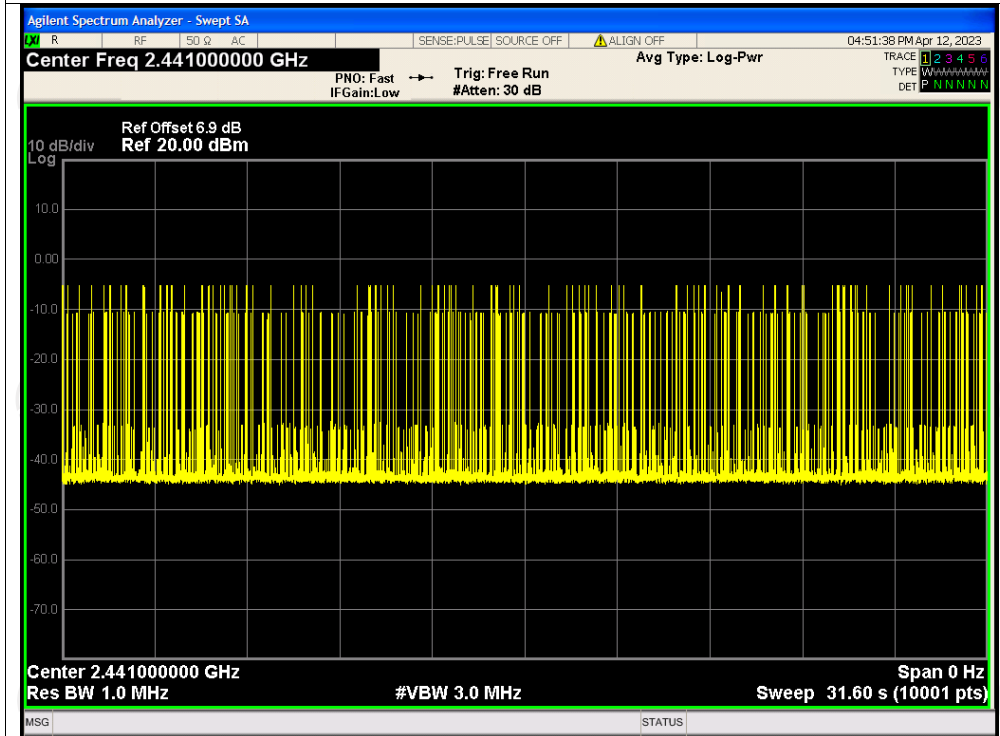

Dwell NVNT 2-DH5 2441MHz One Burst

Dwell NVNT 2-DH5 2441MHz Accumulated

Dwell NVNT 3-DH1 2441MHz One Burst

Dwell NVNT 3-DH1 2441MHz Accumulated

Dwell NVNT 3-DH3 2441MHz One Burst

Dwell NVNT 3-DH3 2441MHz Accumulated

Dwell NVNT 3-DH5 2441MHz One Burst

Dwell NVNT 3-DH5 2441MHz Accumulated

Appendix B: Photographs of Test Setup

Product: Bluetooth light up speaker

Model: OD-XYP002

Radiated Emission

Conducted Emission

Appendix C: Photographs of EUT
Product: Bluetooth light up speaker
Model: OD-XYP002
External Photos