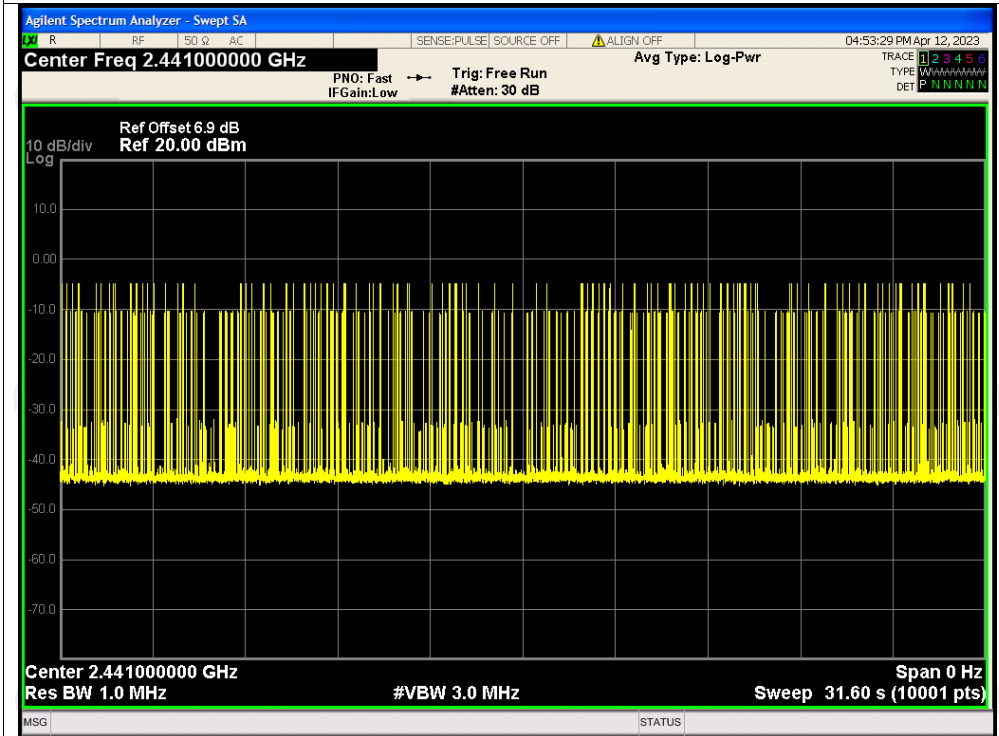

Dwell NVNT 2-DH5 2441MHz One Burst

Dwell NVNT 2-DH5 2441MHz Accumulated

Dwell NVNT 3-DH1 2441MHz One Burst

Dwell NVNT 3-DH1 2441MHz Accumulated

Dwell NVNT 3-DH3 2441MHz One Burst

Dwell NVNT 3-DH3 2441MHz Accumulated

Dwell NVNT 3-DH5 2441MHz One Burst

Dwell NVNT 3-DH5 2441MHz Accumulated

Appendix B: Photographs of Test Setup

Product: Bluetooth light up speaker

Model: OD-XYP002

Radiated Emission

Conducted Emission

Appendix C: Photographs of EUT
Product: Bluetooth light up speaker
Model: OD-XYP002
External Photos