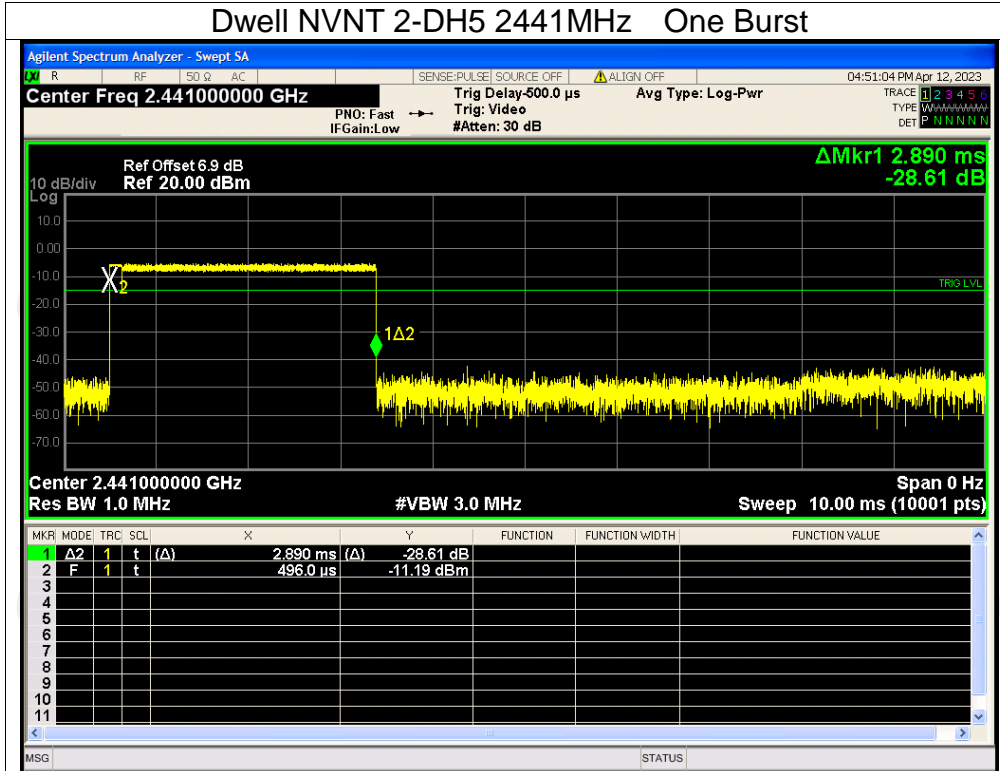

Dwell NVNT 2-DH5 2441MHz One Burst

Dwell NVNT 2-DH5 2441MHz Accumulated

Dwell NVNT 3-DH1 2441MHz One Burst

Dwell NVNT 3-DH1 2441MHz Accumulated

Dwell NVNT 3-DH3 2441MHz One Burst

Dwell NVNT 3-DH3 2441MHz Accumulated

Dwell NVNT 3-DH5 2441MHz One Burst

Dwell NVNT 3-DH5 2441MHz Accumulated

Appendix B: Photographs of Test Setup

Product: Bluetooth light up speaker

Model: OD-XYP002

Radiated Emission

Conducted Emission

Appendix C: Photographs of EUT
Product: Bluetooth light up speaker
Model: OD-XYP002
External Photos