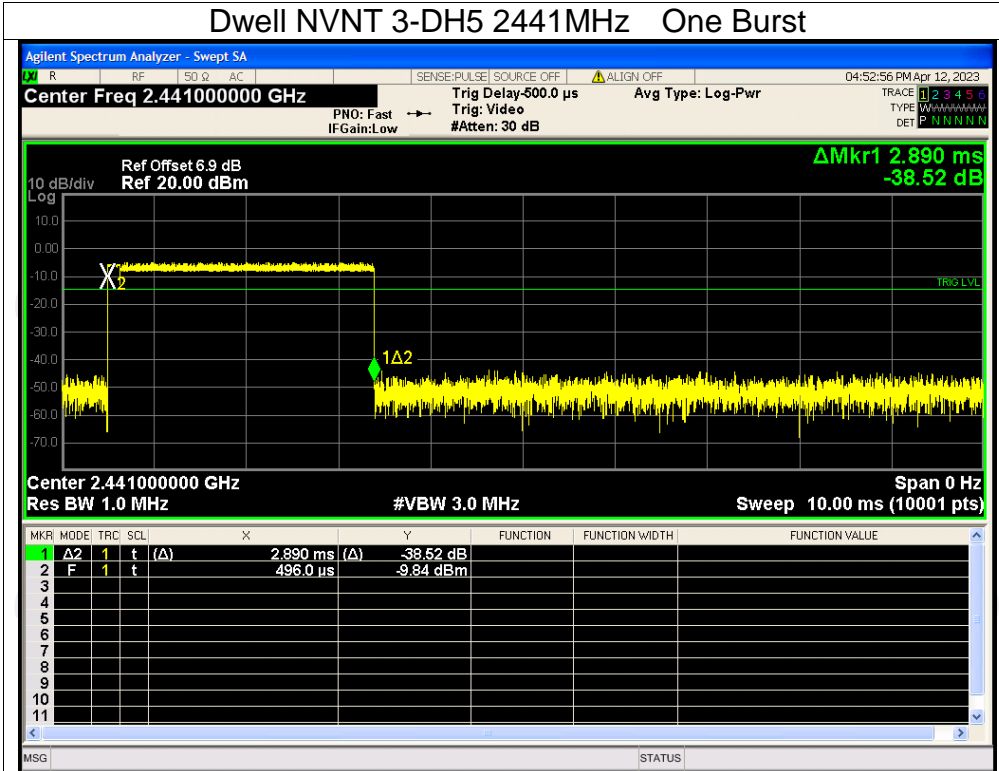

Dwell NVNT 2-DH5 2441MHz One Burst

Dwell NVNT 2-DH5 2441MHz Accumulated

Dwell NVNT 3-DH1 2441MHz One Burst

Dwell NVNT 3-DH1 2441MHz Accumulated

Dwell NVNT 3-DH3 2441MHz One Burst

Dwell NVNT 3-DH3 2441MHz Accumulated

Dwell NVNT 3-DH5 2441MHz One Burst

Dwell NVNT 3-DH5 2441MHz Accumulated

Appendix B: Photographs of Test Setup

Product: Bluetooth light up speaker

Model: OD-XYP002

Radiated Emission

Conducted Emission

Appendix C: Photographs of EUT
Product: Bluetooth light up speaker
Model: OD-XYP002
External Photos