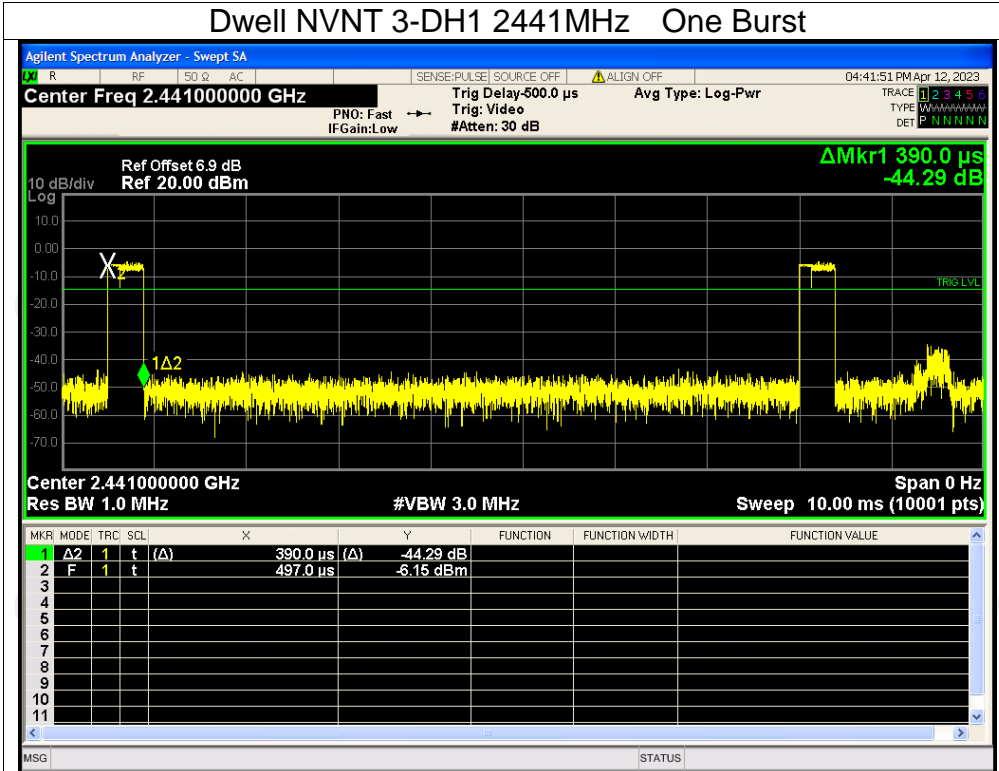

Dwell NVNT 2-DH5 2441MHz One Burst

Dwell NVNT 2-DH5 2441MHz Accumulated

Dwell NVNT 3-DH1 2441MHz One Burst

Dwell NVNT 3-DH1 2441MHz Accumulated

Dwell NVNT 3-DH3 2441MHz One Burst

Dwell NVNT 3-DH3 2441MHz Accumulated

Dwell NVNT 3-DH5 2441MHz One Burst

Dwell NVNT 3-DH5 2441MHz Accumulated

Appendix B: Photographs of Test Setup

Product: Bluetooth light up speaker

Model: OD-XYP002

Radiated Emission

Conducted Emission

Appendix C: Photographs of EUT
Product: Bluetooth light up speaker
Model: OD-XYP002
External Photos