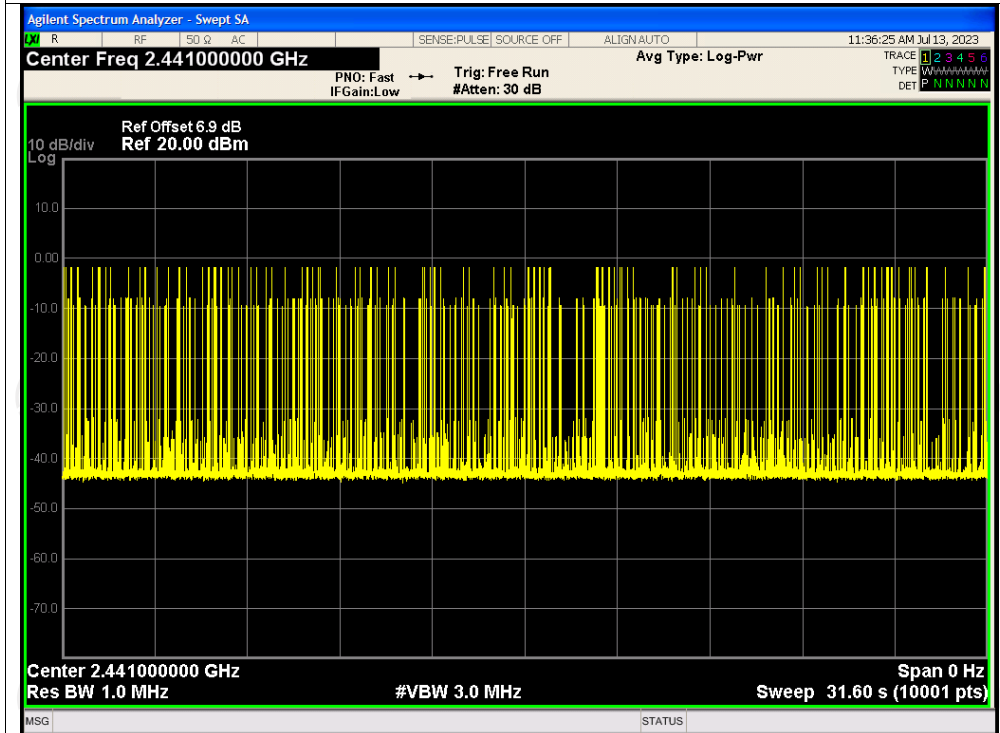

Dwell NVNT 3-DH1 2441MHz One Burst

Dwell NVNT 3-DH1 2441MHz Accumulated

Dwell NVNT 3-DH3 2441MHz One Burst

Dwell NVNT 3-DH3 2441MHz Accumulated

Dwell NVNT 3-DH5 2441MHz One Burst

Dwell NVNT 3-DH5 2441MHz Accumulated