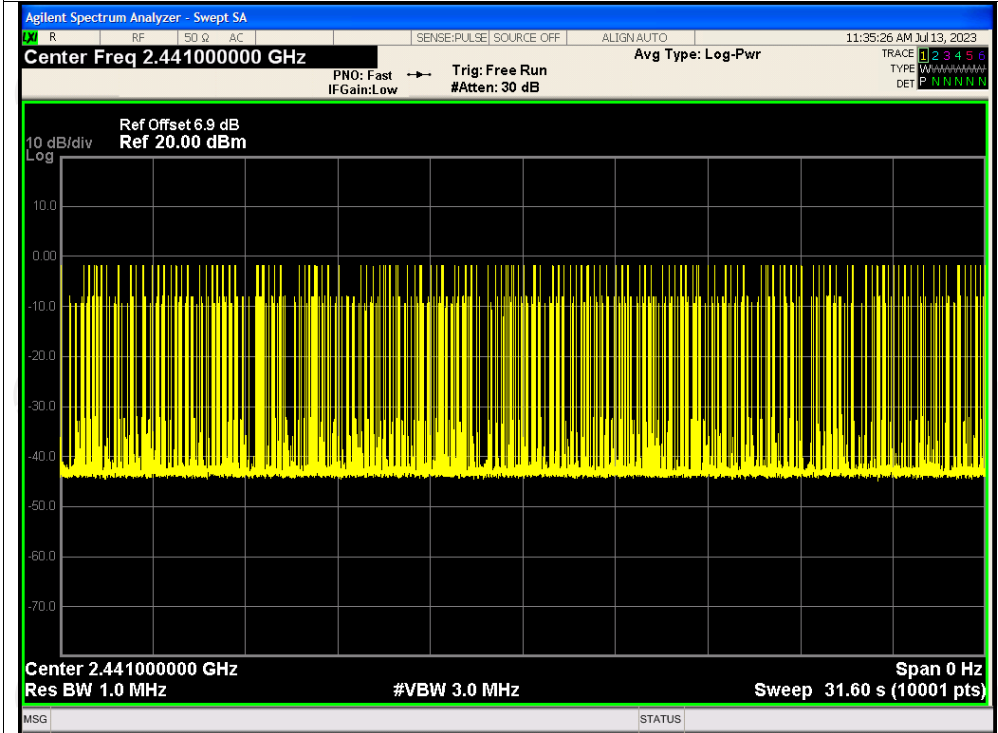

Dwell NVNT 3-DH1 2441MHz One Burst

Dwell NVNT 3-DH1 2441MHz Accumulated

Dwell NVNT 3-DH3 2441MHz One Burst

Dwell NVNT 3-DH3 2441MHz Accumulated

Dwell NVNT 3-DH5 2441MHz One Burst

Dwell NVNT 3-DH5 2441MHz Accumulated