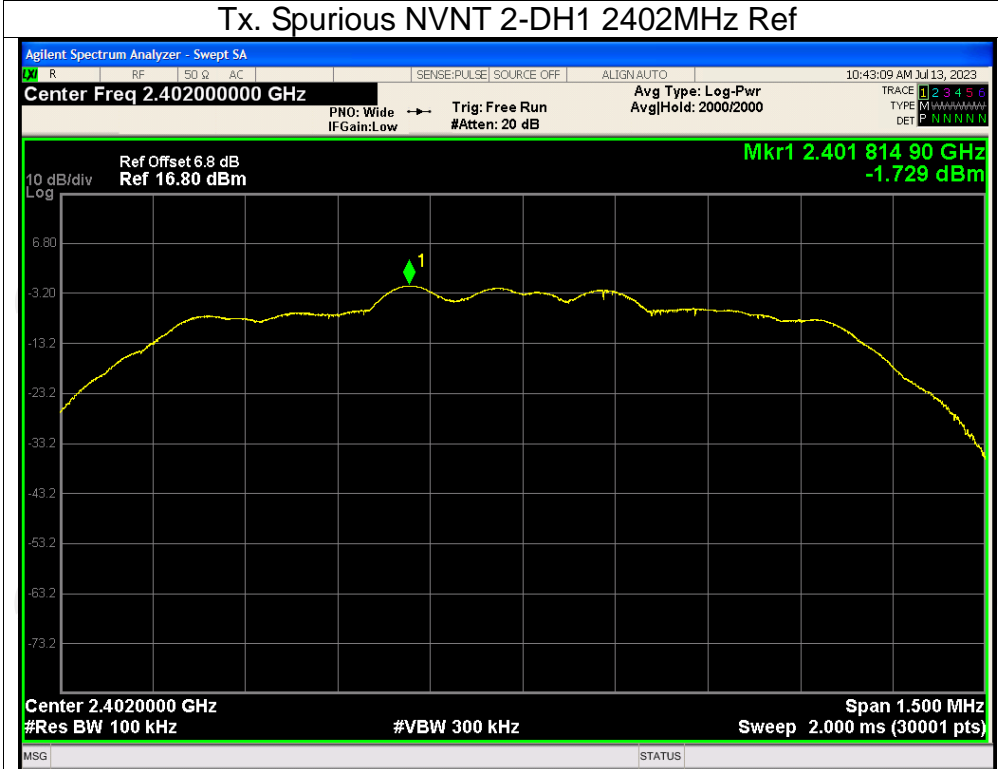

Band Edge(Hopping) NVNT 3-DH1 2480MHz Hopping Ref

Band Edge(Hopping) NVNT 3-DH1 2480MHz Hopping Emission

Conducted RF Spurious Emission

Condition	Mode	Frequency (MHz)	Max Value (dBc)	Limit (dBc)	Verdict
NVNT	1-DH1	2402	-37.80	-20	Pass
NVNT	1-DH1	2441	-36.99	-20	Pass
NVNT	1-DH1	2480	-38.20	-20	Pass
NVNT	2-DH1	2402	-47.05	-20	Pass
NVNT	2-DH1	2441	-46.48	-20	Pass
NVNT	2-DH1	2480	-47.99	-20	Pass
NVNT	3-DH1	2402	-48.83	-20	Pass
NVNT	3-DH1	2441	-37.54	-20	Pass
NVNT	3-DH1	2480	-37.55	-20	Pass

Test Graphs

Tx. Spurious NVNT 1-DH1 2402MHz Ref

Tx. Spurious NVNT 1-DH1 2402MHz Emission

Tx. Spurious NVNT 1-DH1 2441MHz Ref

Tx. Spurious NVNT 1-DH1 2441MHz Emission

Tx. Spurious NVNT 1-DH1 2480MHz Ref

Tx. Spurious NVNT 1-DH1 2480MHz Emission

Tx. Spurious NVNT 2-DH1 2402MHz Ref

Tx. Spurious NVNT 2-DH1 2402MHz Emission

Tx. Spurious NVNT 2-DH1 2441MHz Ref

Tx. Spurious NVNT 2-DH1 2441MHz Emission

Tx. Spurious NVNT 2-DH1 2480MHz Ref

Tx. Spurious NVNT 2-DH1 2480MHz Emission

Tx. Spurious NVNT 3-DH1 2402MHz Ref

Tx. Spurious NVNT 3-DH1 2402MHz Emission

Tx. Spurious NVNT 3-DH1 2441MHz Ref

Tx. Spurious NVNT 3-DH1 2441MHz Emission

Tx. Spurious NVNT 3-DH1 2480MHz Ref

Tx. Spurious NVNT 3-DH1 2480MHz Emission