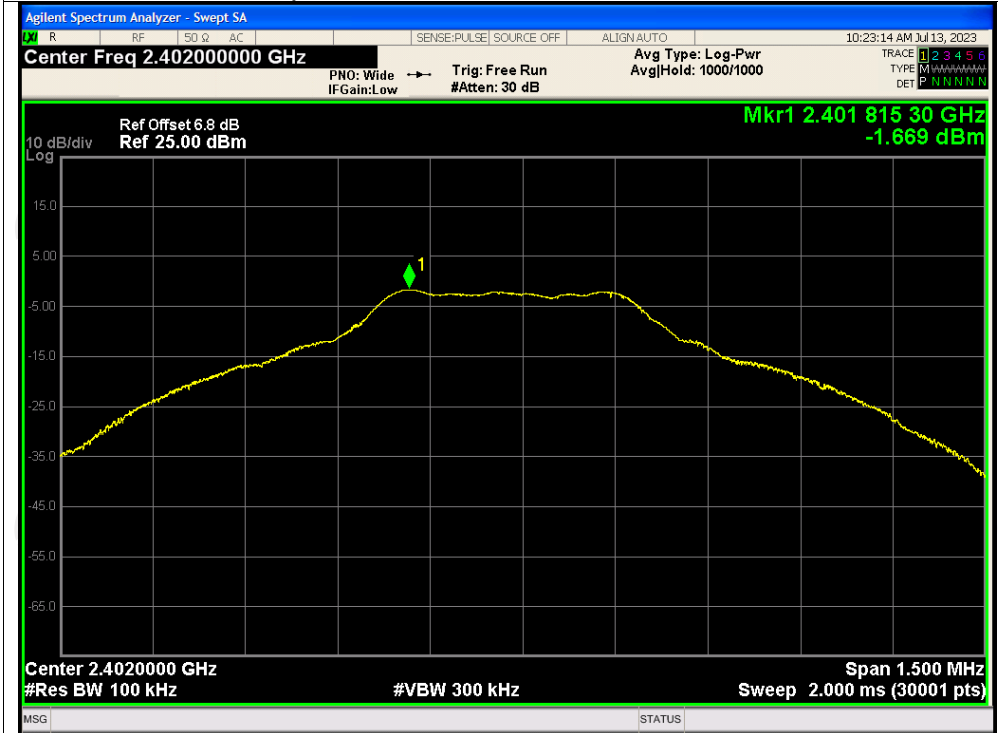

Band Edge(Hopping) NVNT 2-DH1 2480MHz Hopping Ref

Band Edge(Hopping) NVNT 2-DH1 2480MHz Hopping Emission

Band Edge(Hopping) NVNT 3-DH1 2402MHz Hopping Ref

Band Edge(Hopping) NVNT 3-DH1 2402MHz Hopping Emission

Band Edge(Hopping) NVNT 3-DH1 2480MHz Hopping Ref

Band Edge(Hopping) NVNT 3-DH1 2480MHz Hopping Emission

Conducted RF Spurious Emission

Condition	Mode	Frequency (MHz)	Max Value (dBc)	Limit (dBc)	Verdict
NVNT	1-DH1	2402	-37.80	-20	Pass
NVNT	1-DH1	2441	-36.99	-20	Pass
NVNT	1-DH1	2480	-38.20	-20	Pass
NVNT	2-DH1	2402	-47.05	-20	Pass
NVNT	2-DH1	2441	-46.48	-20	Pass
NVNT	2-DH1	2480	-47.99	-20	Pass
NVNT	3-DH1	2402	-48.83	-20	Pass
NVNT	3-DH1	2441	-37.54	-20	Pass
NVNT	3-DH1	2480	-37.55	-20	Pass

Test Graphs

Tx. Spurious NVNT 1-DH1 2402MHz Ref

Tx. Spurious NVNT 1-DH1 2402MHz Emission

Tx. Spurious NVNT 1-DH1 2441MHz Ref

Tx. Spurious NVNT 1-DH1 2441MHz Emission

Tx. Spurious NVNT 1-DH1 2480MHz Ref

Tx. Spurious NVNT 1-DH1 2480MHz Emission

Tx. Spurious NVNT 2-DH1 2402MHz Ref

Tx. Spurious NVNT 2-DH1 2402MHz Emission

Tx. Spurious NVNT 2-DH1 2441MHz Ref

Tx. Spurious NVNT 2-DH1 2441MHz Emission

Tx. Spurious NVNT 2-DH1 2480MHz Ref

Tx. Spurious NVNT 2-DH1 2480MHz Emission