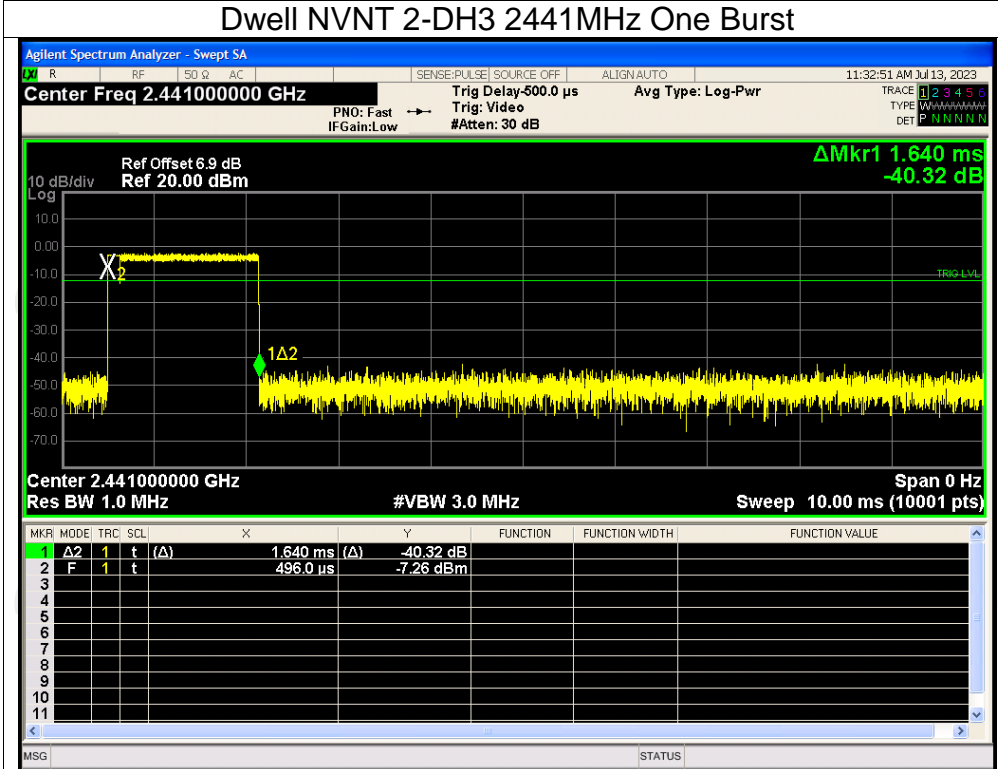

Test Graphs

Dwell NVNT 1-DH1 2441MHz One Burst

Dwell NVNT 1-DH1 2441MHz Accumulated

Dwell NVNT 1-DH3 2441MHz One Burst

Dwell NVNT 1-DH3 2441MHz Accumulated

Dwell NVNT 1-DH5 2441MHz One Burst

Dwell NVNT 1-DH5 2441MHz Accumulated

Dwell NVNT 2-DH1 2441MHz One Burst

Dwell NVNT 2-DH1 2441MHz Accumulated

Dwell NVNT 2-DH3 2441MHz One Burst

Dwell NVNT 2-DH3 2441MHz Accumulated

Dwell NVNT 2-DH5 2441MHz One Burst

Dwell NVNT 2-DH5 2441MHz Accumulated