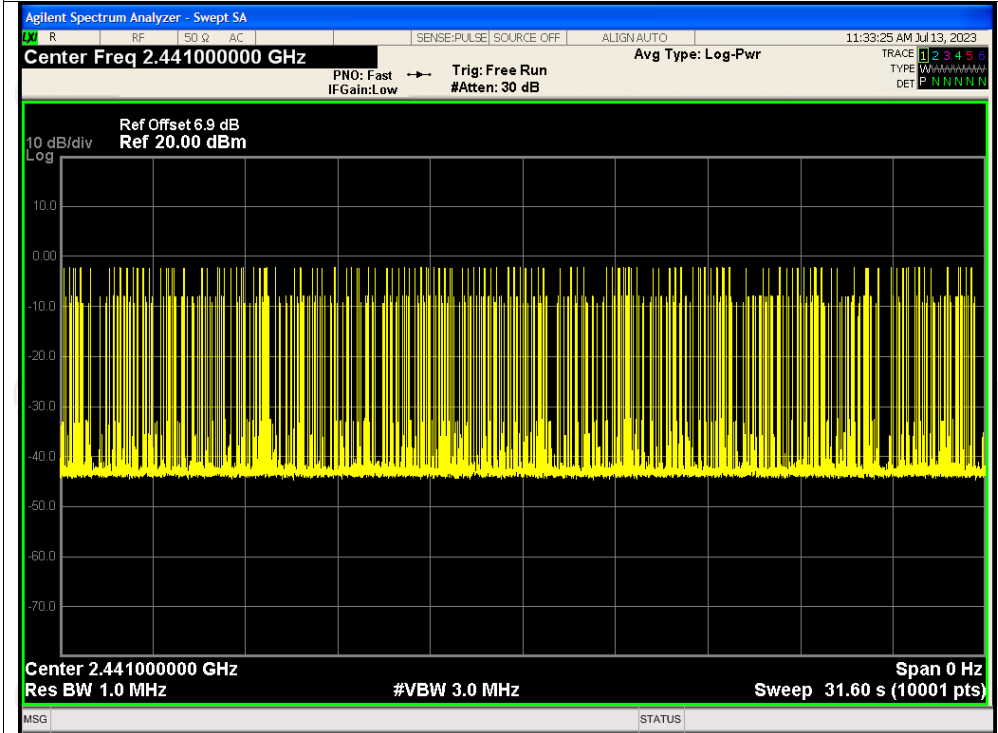

Dwell NVNT 2-DH1 2441MHz One Burst

Dwell NVNT 2-DH1 2441MHz Accumulated

Dwell NVNT 2-DH3 2441MHz One Burst

Dwell NVNT 2-DH3 2441MHz Accumulated

Dwell NVNT 2-DH5 2441MHz One Burst

Dwell NVNT 2-DH5 2441MHz Accumulated