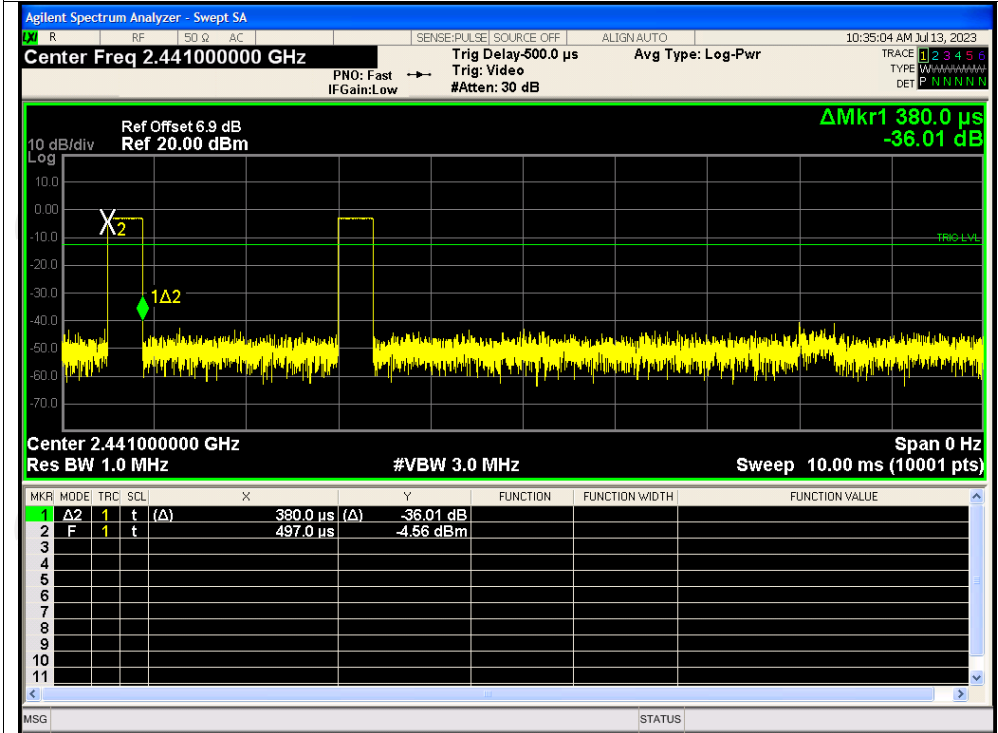

Test Graphs

Dwell NVNT 1-DH1 2441MHz One Burst