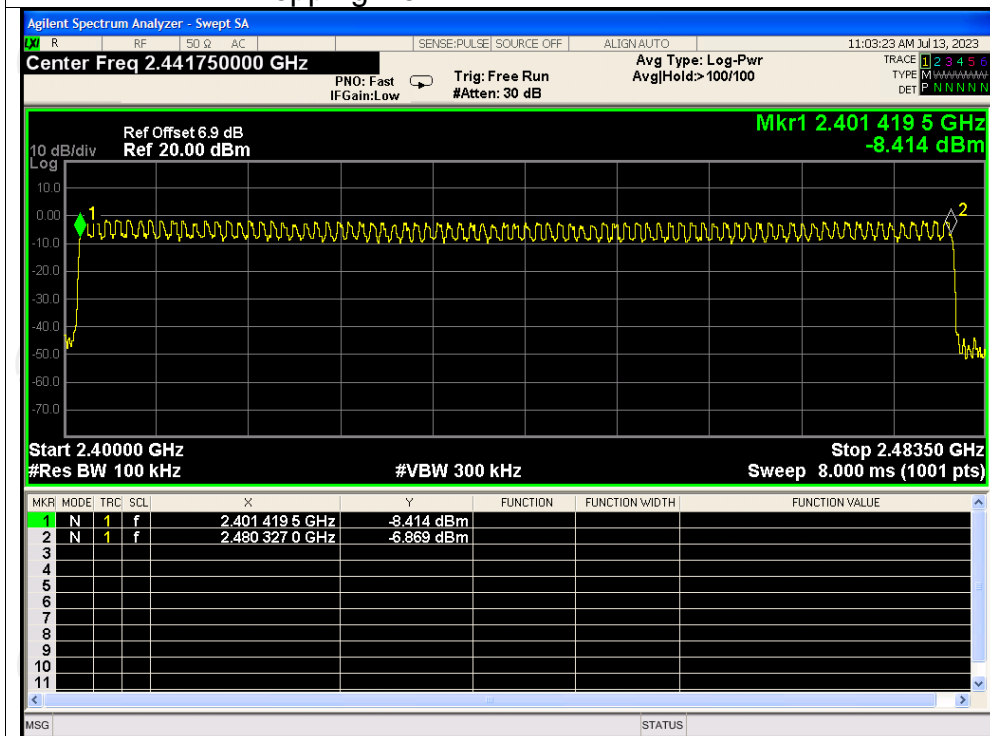

Number of Hopping Channel

Condition	Mode	Hopping Number	Limit	Verdict
NVNT	1-DH1	79	15	Pass
NVNT	2-DH1	79	15	Pass
NVNT	3-DH1	79	15	Pass

Test Graphs

Hopping No. NVNT 1-DH1 2441MHz

Hopping No. NVNT 2-DH1 2441MHz