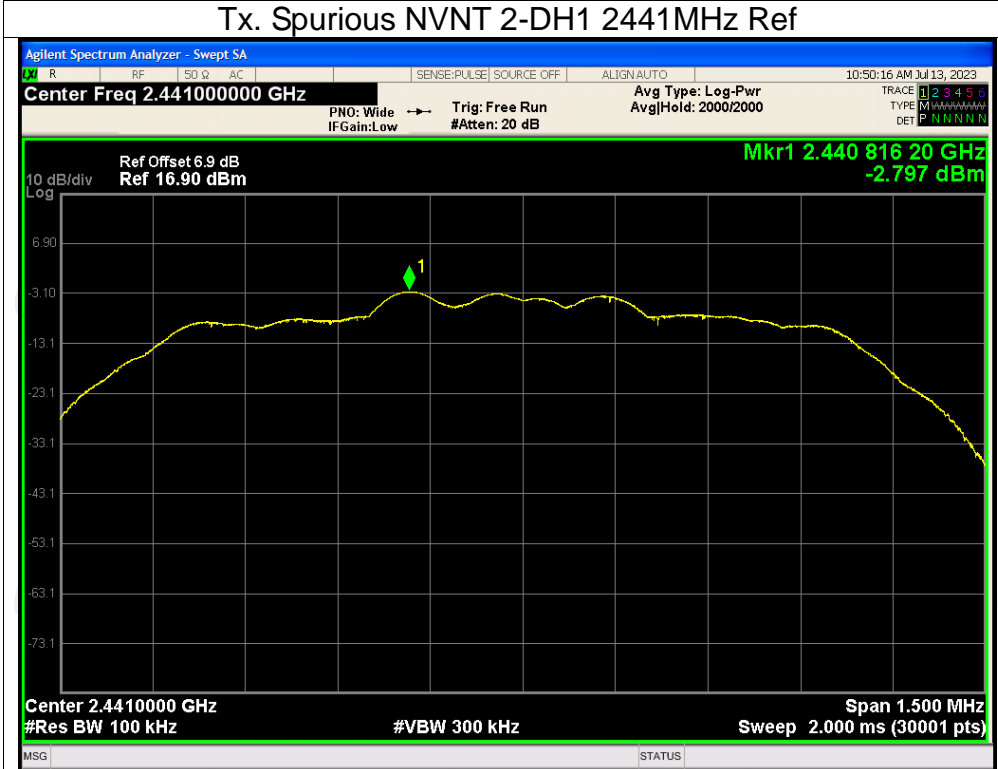

Test Graphs

Tx. Spurious NVNT 1-DH1 2402MHz Ref

Tx. Spurious NVNT 1-DH1 2402MHz Emission

Tx. Spurious NVNT 1-DH1 2441MHz Ref

Tx. Spurious NVNT 1-DH1 2441MHz Emission

Tx. Spurious NVNT 1-DH1 2480MHz Ref

Tx. Spurious NVNT 1-DH1 2480MHz Emission

Tx. Spurious NVNT 2-DH1 2402MHz Ref

Tx. Spurious NVNT 2-DH1 2402MHz Emission

Tx. Spurious NVNT 2-DH1 2441MHz Ref

Tx. Spurious NVNT 2-DH1 2441MHz Emission

Tx. Spurious NVNT 2-DH1 2480MHz Ref

Tx. Spurious NVNT 2-DH1 2480MHz Emission

Tx. Spurious NVNT 3-DH1 2402MHz Ref

Tx. Spurious NVNT 3-DH1 2402MHz Emission

Tx. Spurious NVNT 3-DH1 2441MHz Ref

Tx. Spurious NVNT 3-DH1 2441MHz Emission

Tx. Spurious NVNT 3-DH1 2480MHz Ref

Tx. Spurious NVNT 3-DH1 2480MHz Emission