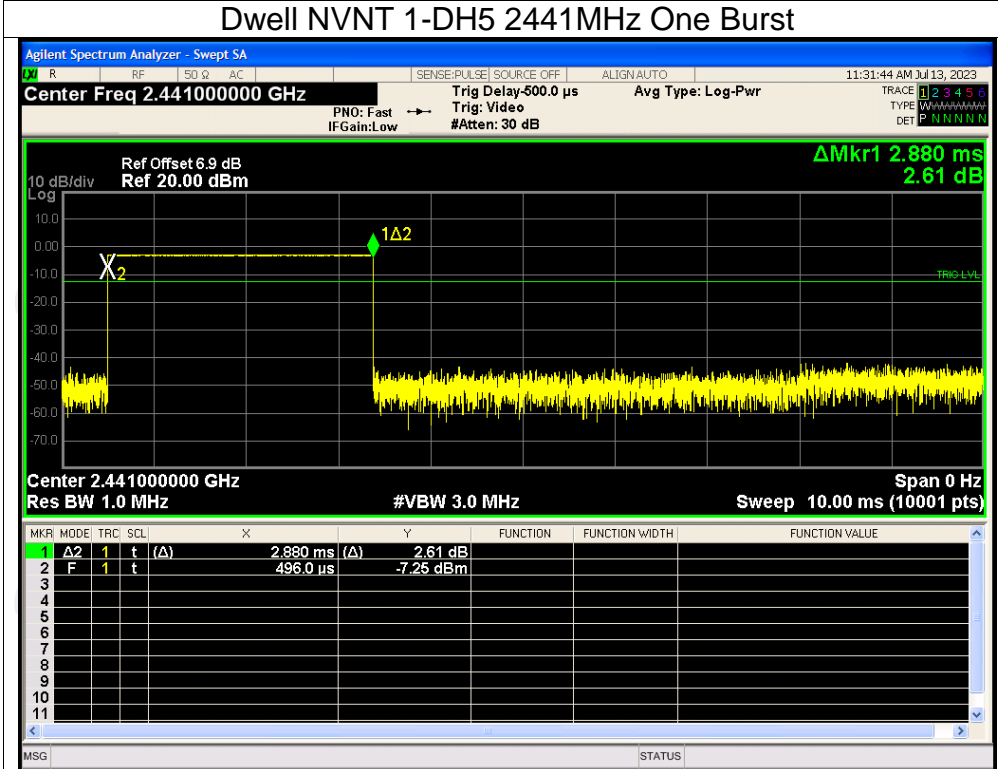

Test Graphs

Dwell NVNT 1-DH1 2441MHz One Burst

Dwell NVNT 1-DH1 2441MHz Accumulated

Dwell NVNT 1-DH3 2441MHz One Burst

Dwell NVNT 1-DH3 2441MHz Accumulated

Dwell NVNT 1-DH5 2441MHz One Burst

Dwell NVNT 1-DH5 2441MHz Accumulated

Dwell NVNT 2-DH1 2441MHz One Burst

Dwell NVNT 2-DH1 2441MHz Accumulated

Dwell NVNT 2-DH3 2441MHz One Burst

Dwell NVNT 2-DH3 2441MHz Accumulated

Dwell NVNT 2-DH5 2441MHz One Burst

Dwell NVNT 2-DH5 2441MHz Accumulated