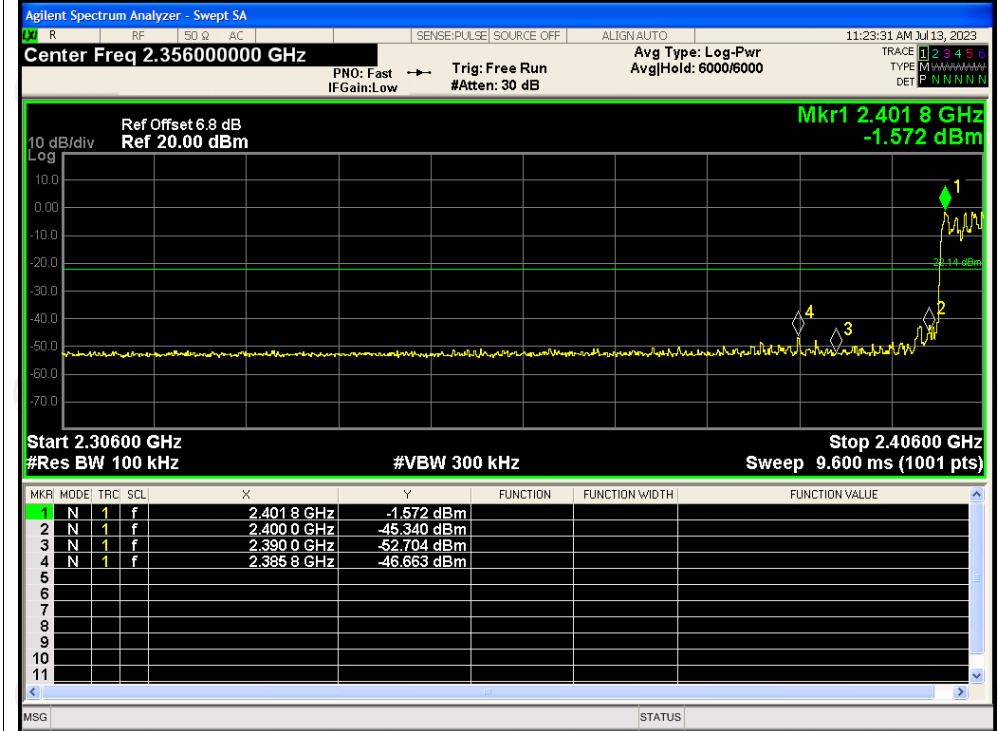

Band Edge(Hopping) NVNT 2-DH1 2480MHz Hopping Ref

Band Edge(Hopping) NVNT 2-DH1 2480MHz Hopping Emission

Band Edge(Hopping) NVNT 3-DH1 2402MHz Hopping Ref

Band Edge(Hopping) NVNT 3-DH1 2402MHz Hopping Emission

Band Edge(Hopping) NVNT 3-DH1 2480MHz Hopping Ref

Band Edge(Hopping) NVNT 3-DH1 2480MHz Hopping Emission

Conducted RF Spurious Emission

Condition	Mode	Frequency (MHz)	Max Value (dBc)	Limit (dBc)	Verdict
NVNT	1-DH1	2402	-37.80	-20	Pass
NVNT	1-DH1	2441	-36.99	-20	Pass
NVNT	1-DH1	2480	-38.20	-20	Pass
NVNT	2-DH1	2402	-47.05	-20	Pass
NVNT	2-DH1	2441	-46.48	-20	Pass
NVNT	2-DH1	2480	-47.99	-20	Pass
NVNT	3-DH1	2402	-48.83	-20	Pass
NVNT	3-DH1	2441	-37.54	-20	Pass
NVNT	3-DH1	2480	-37.55	-20	Pass

Test Graphs

Tx. Spurious NVNT 1-DH1 2402MHz Ref

Tx. Spurious NVNT 1-DH1 2402MHz Emission

Tx. Spurious NVNT 1-DH1 2441MHz Ref

Tx. Spurious NVNT 1-DH1 2441MHz Emission

Tx. Spurious NVNT 1-DH1 2480MHz Ref

Tx. Spurious NVNT 1-DH1 2480MHz Emission