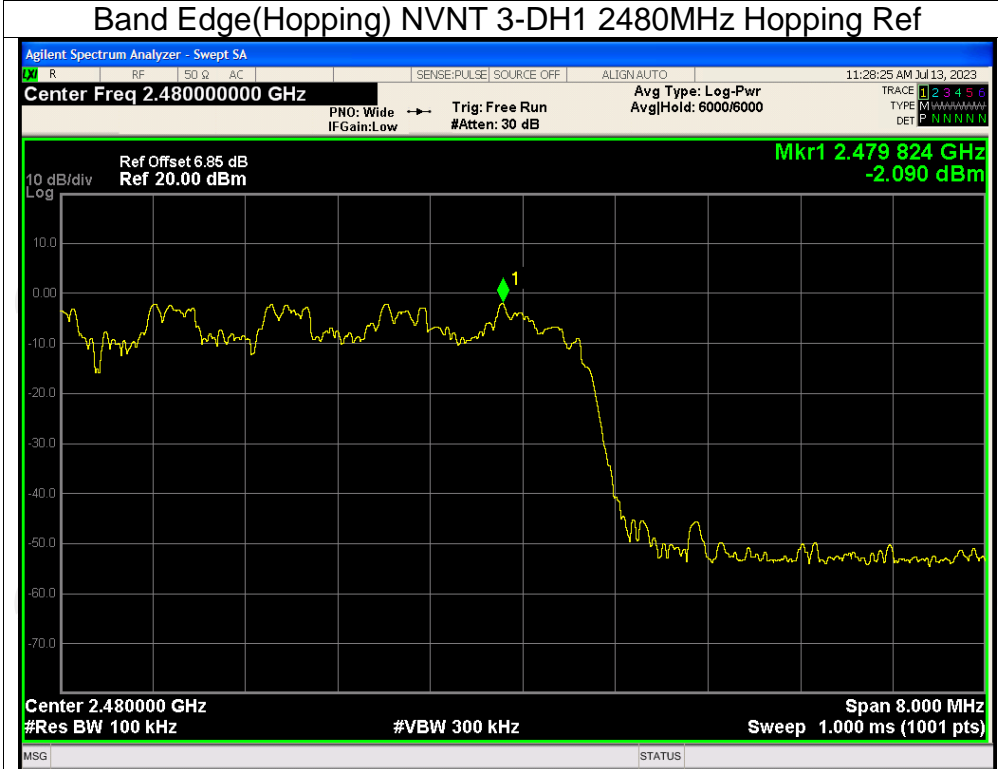

Band Edge(Hopping) NVNT 2-DH1 2480MHz Hopping Ref

Band Edge(Hopping) NVNT 2-DH1 2480MHz Hopping Emission

Band Edge(Hopping) NVNT 3-DH1 2402MHz Hopping Ref

Band Edge(Hopping) NVNT 3-DH1 2402MHz Hopping Emission

Band Edge(Hopping) NVNT 3-DH1 2480MHz Hopping Ref

Band Edge(Hopping) NVNT 3-DH1 2480MHz Hopping Emission

Conducted RF Spurious Emission

Condition	Mode	Frequency (MHz)	Max Value (dBc)	Limit (dBc)	Verdict
NVNT	1-DH1	2402	-37.80	-20	Pass
NVNT	1-DH1	2441	-36.99	-20	Pass
NVNT	1-DH1	2480	-38.20	-20	Pass
NVNT	2-DH1	2402	-47.05	-20	Pass
NVNT	2-DH1	2441	-46.48	-20	Pass
NVNT	2-DH1	2480	-47.99	-20	Pass
NVNT	3-DH1	2402	-48.83	-20	Pass
NVNT	3-DH1	2441	-37.54	-20	Pass
NVNT	3-DH1	2480	-37.55	-20	Pass

Test Graphs

Tx. Spurious NVNT 1-DH1 2402MHz Ref

Tx. Spurious NVNT 1-DH1 2402MHz Emission

Tx. Spurious NVNT 1-DH1 2441MHz Ref

Tx. Spurious NVNT 1-DH1 2441MHz Emission

Tx. Spurious NVNT 1-DH1 2480MHz Ref

Tx. Spurious NVNT 1-DH1 2480MHz Emission

Tx. Spurious NVNT 2-DH1 2402MHz Ref

Tx. Spurious NVNT 2-DH1 2402MHz Emission

Tx. Spurious NVNT 2-DH1 2441MHz Ref

Tx. Spurious NVNT 2-DH1 2441MHz Emission

Tx. Spurious NVNT 2-DH1 2480MHz Ref

Tx. Spurious NVNT 2-DH1 2480MHz Emission