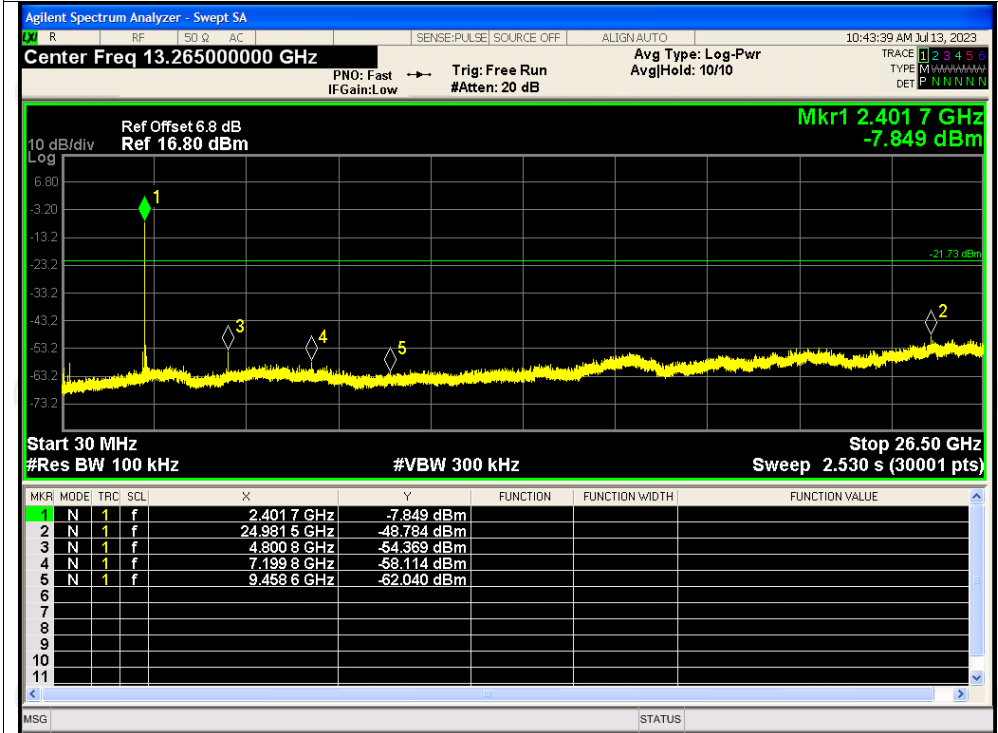

Band Edge(Hopping) NVNT 3-DH1 2480MHz Hopping Ref

Band Edge(Hopping) NVNT 3-DH1 2480MHz Hopping Emission

Conducted RF Spurious Emission

Condition	Mode	Frequency (MHz)	Max Value (dBc)	Limit (dBc)	Verdict
NVNT	1-DH1	2402	-37.80	-20	Pass
NVNT	1-DH1	2441	-36.99	-20	Pass
NVNT	1-DH1	2480	-38.20	-20	Pass
NVNT	2-DH1	2402	-47.05	-20	Pass
NVNT	2-DH1	2441	-46.48	-20	Pass
NVNT	2-DH1	2480	-47.99	-20	Pass
NVNT	3-DH1	2402	-48.83	-20	Pass
NVNT	3-DH1	2441	-37.54	-20	Pass
NVNT	3-DH1	2480	-37.55	-20	Pass

Test Graphs

Tx. Spurious NVNT 1-DH1 2402MHz Ref

Tx. Spurious NVNT 1-DH1 2402MHz Emission

Tx. Spurious NVNT 1-DH1 2441MHz Ref

Tx. Spurious NVNT 1-DH1 2441MHz Emission

Tx. Spurious NVNT 1-DH1 2480MHz Ref

Tx. Spurious NVNT 1-DH1 2480MHz Emission

Tx. Spurious NVNT 2-DH1 2402MHz Ref

Tx. Spurious NVNT 2-DH1 2402MHz Emission

Tx. Spurious NVNT 2-DH1 2441MHz Ref

Tx. Spurious NVNT 2-DH1 2441MHz Emission

Tx. Spurious NVNT 2-DH1 2480MHz Ref

Tx. Spurious NVNT 2-DH1 2480MHz Emission