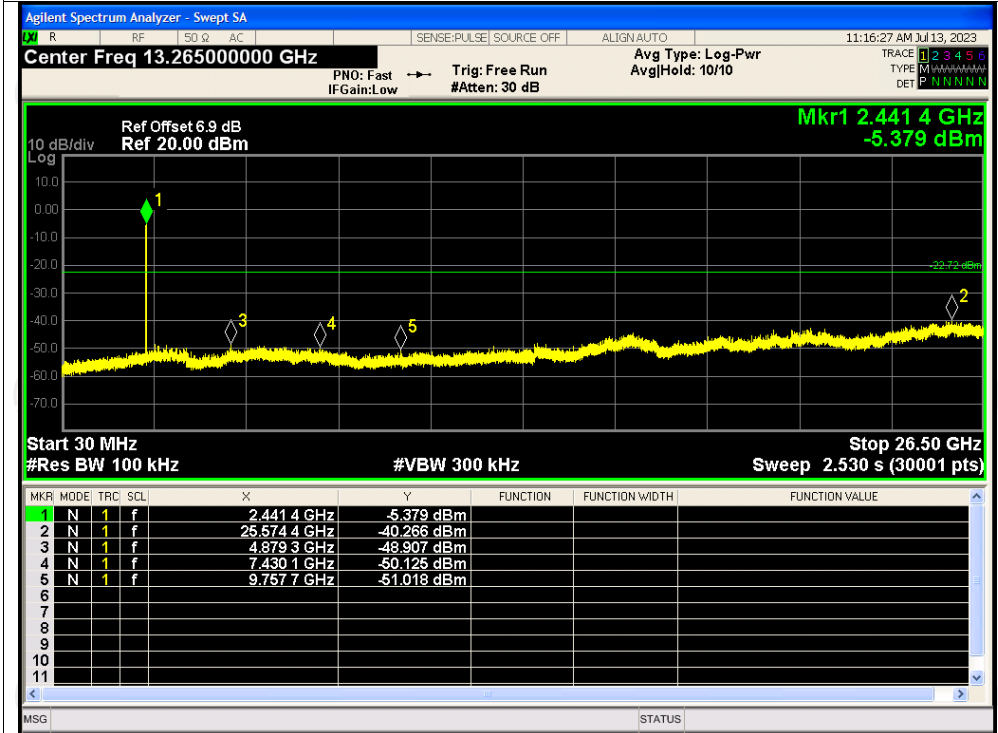

Tx. Spurious NVNT 2-DH1 2402MHz Ref

Tx. Spurious NVNT 2-DH1 2402MHz Emission

Tx. Spurious NVNT 2-DH1 2441MHz Ref

Tx. Spurious NVNT 2-DH1 2441MHz Emission

Tx. Spurious NVNT 2-DH1 2480MHz Ref

Tx. Spurious NVNT 2-DH1 2480MHz Emission

Tx. Spurious NVNT 3-DH1 2402MHz Ref

Tx. Spurious NVNT 3-DH1 2402MHz Emission

Tx. Spurious NVNT 3-DH1 2441MHz Ref

Tx. Spurious NVNT 3-DH1 2441MHz Emission

Tx. Spurious NVNT 3-DH1 2480MHz Ref

Tx. Spurious NVNT 3-DH1 2480MHz Emission