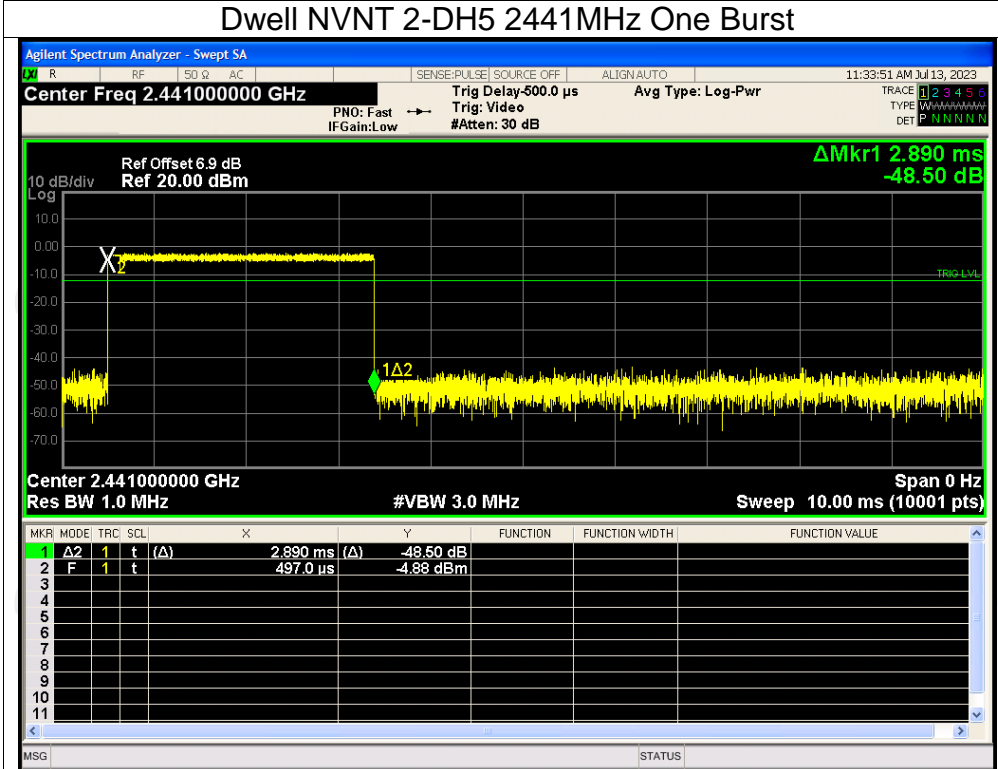

Dwell NVNT 2-DH1 2441MHz One Burst

Dwell NVNT 2-DH1 2441MHz Accumulated

Dwell NVNT 2-DH3 2441MHz One Burst

Dwell NVNT 2-DH3 2441MHz Accumulated

Dwell NVNT 2-DH5 2441MHz One Burst

Dwell NVNT 2-DH5 2441MHz Accumulated

Dwell NVNT 3-DH1 2441MHz One Burst

Dwell NVNT 3-DH1 2441MHz Accumulated

Dwell NVNT 3-DH3 2441MHz One Burst

Dwell NVNT 3-DH3 2441MHz Accumulated

Dwell NVNT 3-DH5 2441MHz One Burst

Dwell NVNT 3-DH5 2441MHz Accumulated