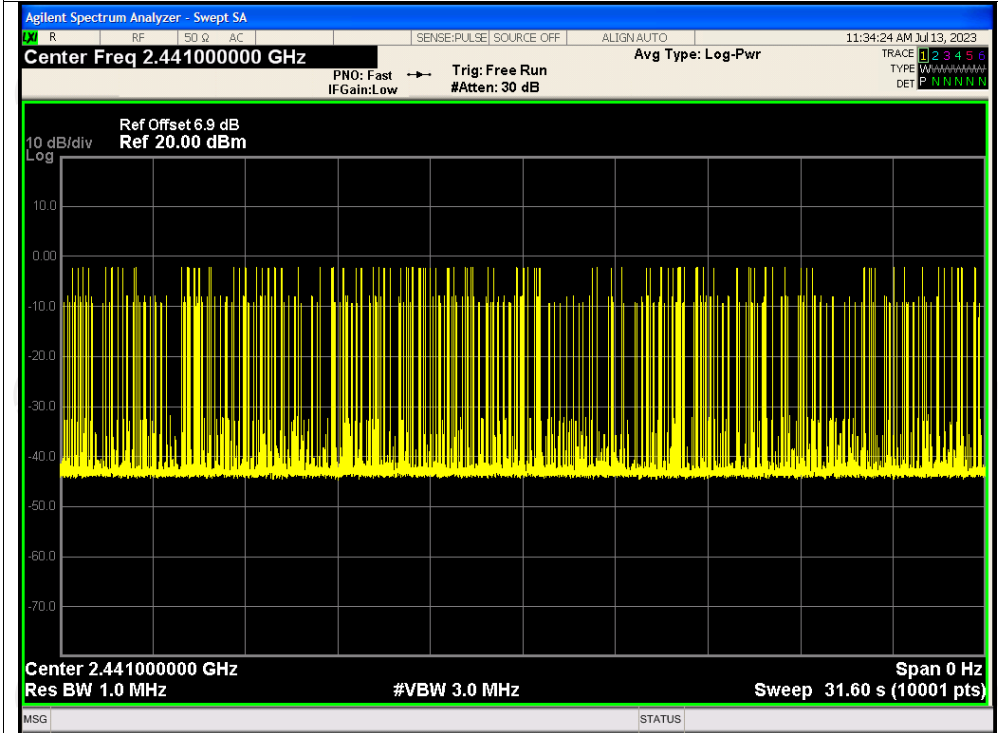

Dwell NVNT 2-DH1 2441MHz One Burst

Dwell NVNT 2-DH1 2441MHz Accumulated

Dwell NVNT 2-DH3 2441MHz One Burst

Dwell NVNT 2-DH3 2441MHz Accumulated

Dwell NVNT 2-DH5 2441MHz One Burst

Dwell NVNT 2-DH5 2441MHz Accumulated