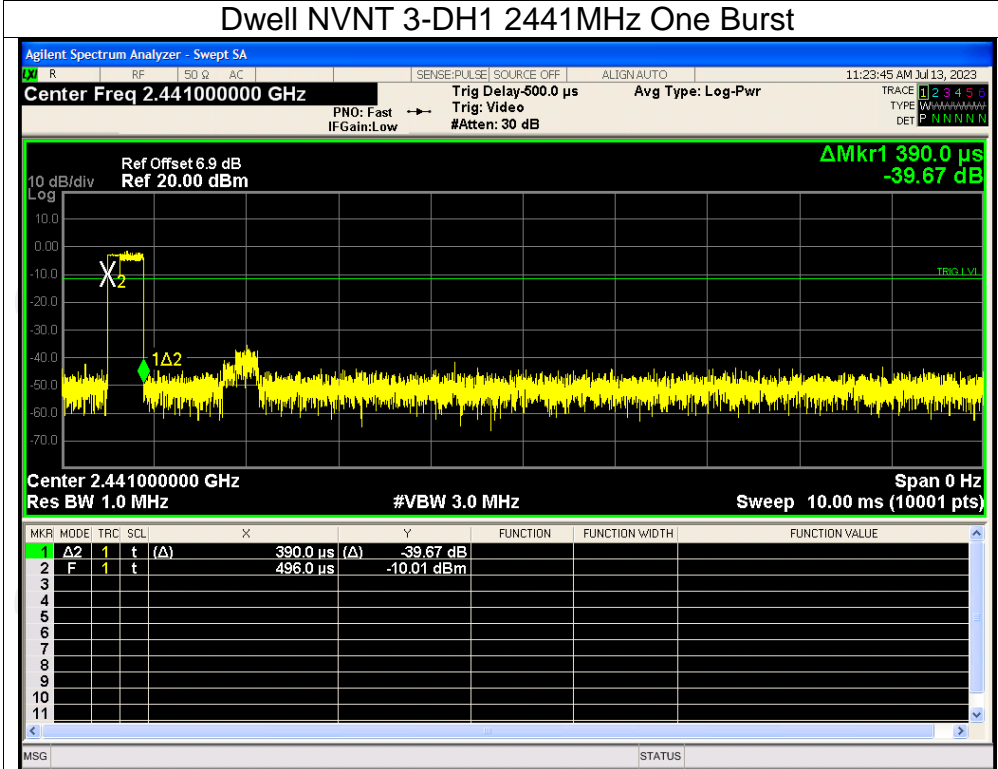

Dwell NVNT 2-DH1 2441MHz One Burst

Dwell NVNT 2-DH1 2441MHz Accumulated

Dwell NVNT 2-DH3 2441MHz One Burst

Dwell NVNT 2-DH3 2441MHz Accumulated

Dwell NVNT 2-DH5 2441MHz One Burst

Dwell NVNT 2-DH5 2441MHz Accumulated

Dwell NVNT 3-DH1 2441MHz One Burst

Dwell NVNT 3-DH1 2441MHz Accumulated

Dwell NVNT 3-DH3 2441MHz One Burst

Dwell NVNT 3-DH3 2441MHz Accumulated

Dwell NVNT 3-DH5 2441MHz One Burst

Dwell NVNT 3-DH5 2441MHz Accumulated