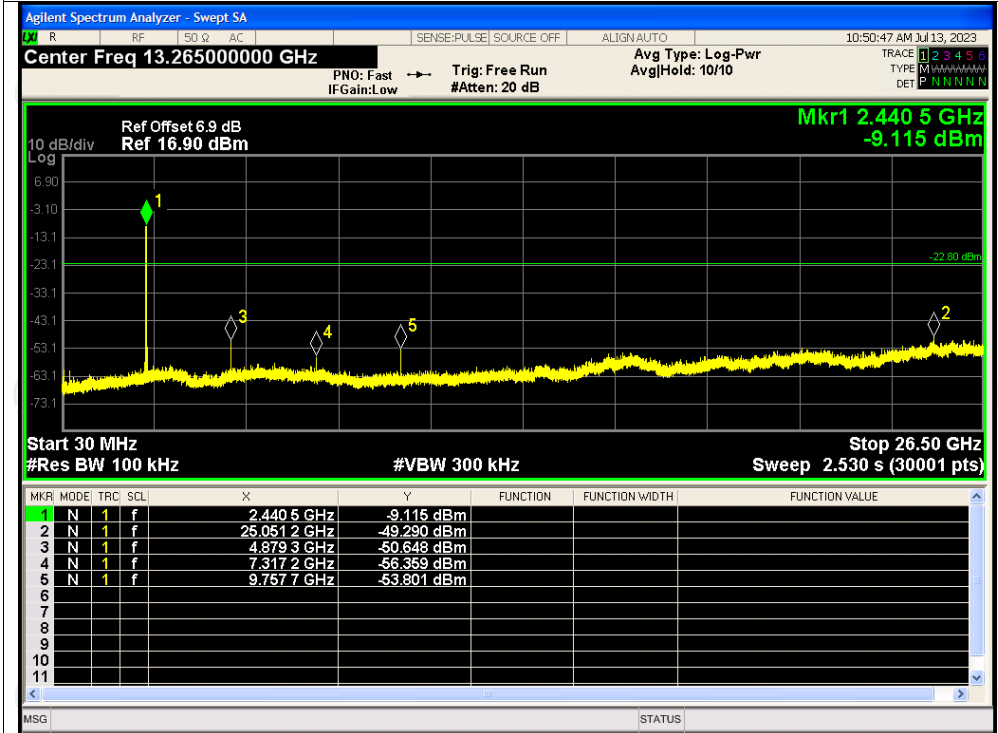

Test Graphs

Tx. Spurious NVNT 1-DH1 2402MHz Ref

Tx. Spurious NVNT 1-DH1 2402MHz Emission

Tx. Spurious NVNT 1-DH1 2441MHz Ref

Tx. Spurious NVNT 1-DH1 2441MHz Emission

Tx. Spurious NVNT 1-DH1 2480MHz Ref

Tx. Spurious NVNT 1-DH1 2480MHz Emission

Tx. Spurious NVNT 2-DH1 2402MHz Ref

Tx. Spurious NVNT 2-DH1 2402MHz Emission

Tx. Spurious NVNT 2-DH1 2441MHz Ref

Tx. Spurious NVNT 2-DH1 2441MHz Emission

Tx. Spurious NVNT 2-DH1 2480MHz Ref

Tx. Spurious NVNT 2-DH1 2480MHz Emission

Tx. Spurious NVNT 3-DH1 2402MHz Ref

Tx. Spurious NVNT 3-DH1 2402MHz Emission

Tx. Spurious NVNT 3-DH1 2441MHz Ref

Tx. Spurious NVNT 3-DH1 2441MHz Emission

Tx. Spurious NVNT 3-DH1 2480MHz Ref

Tx. Spurious NVNT 3-DH1 2480MHz Emission