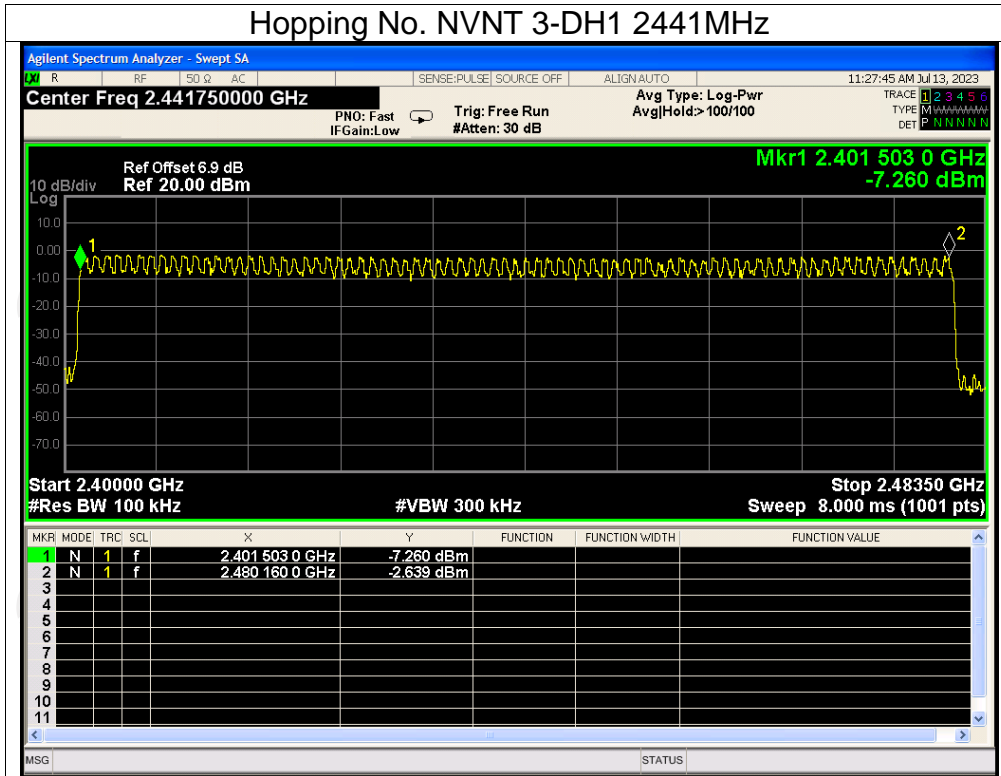

Number of Hopping Channel

Condition	Mode	Hopping Number	Limit	Verdict
NVNT	1-DH1	79	15	Pass
NVNT	2-DH1	79	15	Pass
NVNT	3-DH1	79	15	Pass

Test Graphs

Hopping No. NVNT 1-DH1 2441MHz

Hopping No. NVNT 2-DH1 2441MHz

Hopping No. NVNT 3-DH1 2441MHz

Dwell Time

Condition	Mode	Frequency (MHz)	Pulse Time (ms)	Total Dwell Time (ms)	Burst Count	Period Time (ms)	Limit (ms)	Verdict
NVNT	1-DH1	2441	0.38	119.70	315	31600	400	Pass
NVNT	1-DH3	2441	1.63	260.80	160	31600	400	Pass
NVNT	1-DH5	2441	2.88	276.48	96	31600	400	Pass
NVNT	2-DH1	2441	0.39	124.80	320	31600	400	Pass
NVNT	2-DH3	2441	1.64	249.28	152	31600	400	Pass
NVNT	2-DH5	2441	2.89	309.23	107	31600	400	Pass
NVNT	3-DH1	2441	0.39	123.63	317	31600	400	Pass
NVNT	3-DH3	2441	1.64	273.88	167	31600	400	Pass
NVNT	3-DH5	2441	2.89	297.67	103	31600	400	Pass