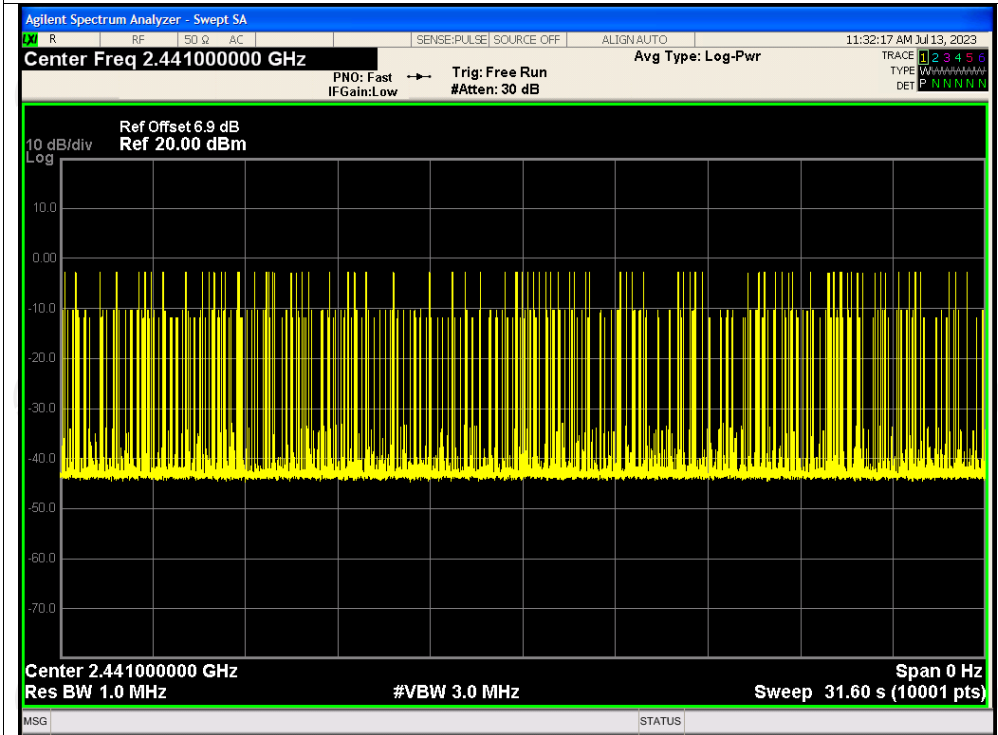

Test Graphs

Dwell NVNT 1-DH1 2441MHz One Burst

Dwell NVNT 1-DH1 2441MHz Accumulated

Dwell NVNT 1-DH3 2441MHz One Burst

Dwell NVNT 1-DH3 2441MHz Accumulated

Dwell NVNT 1-DH5 2441MHz One Burst

Dwell NVNT 1-DH5 2441MHz Accumulated