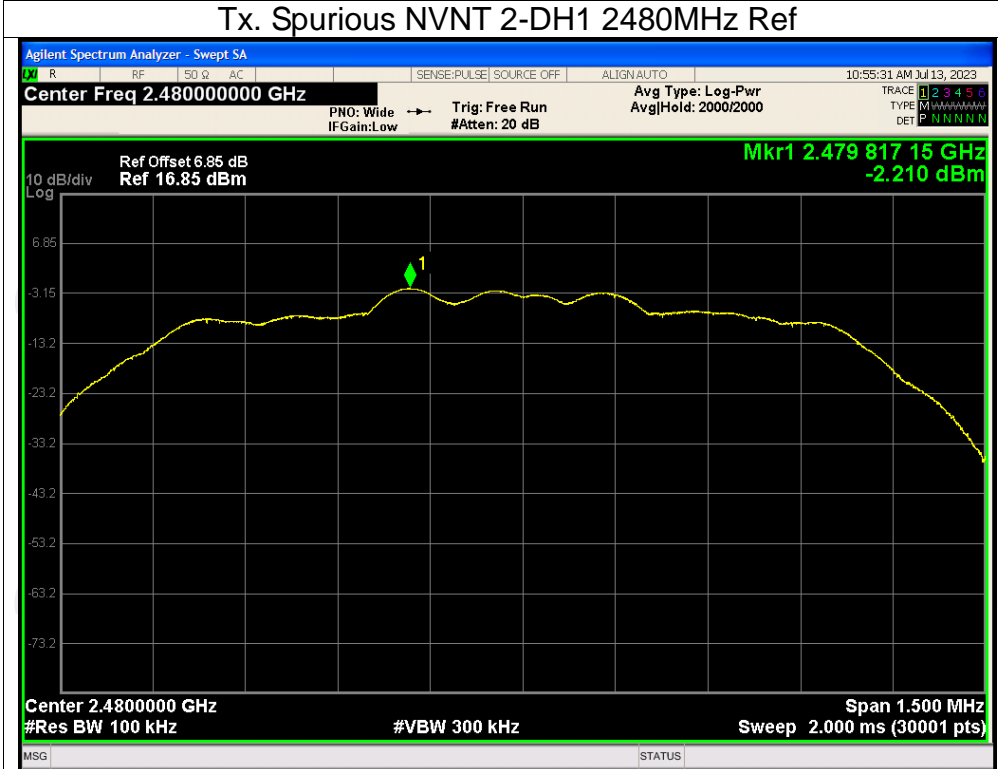

Test Graphs

Tx. Spurious NVNT 1-DH1 2402MHz Ref

Tx. Spurious NVNT 1-DH1 2402MHz Emission

Tx. Spurious NVNT 1-DH1 2441MHz Ref

Tx. Spurious NVNT 1-DH1 2441MHz Emission

Tx. Spurious NVNT 1-DH1 2480MHz Ref

Tx. Spurious NVNT 1-DH1 2480MHz Emission

Tx. Spurious NVNT 2-DH1 2402MHz Ref

Tx. Spurious NVNT 2-DH1 2402MHz Emission

Tx. Spurious NVNT 2-DH1 2441MHz Ref

Tx. Spurious NVNT 2-DH1 2441MHz Emission

Tx. Spurious NVNT 2-DH1 2480MHz Ref

Tx. Spurious NVNT 2-DH1 2480MHz Emission

Tx. Spurious NVNT 3-DH1 2402MHz Ref

Tx. Spurious NVNT 3-DH1 2402MHz Emission

Tx. Spurious NVNT 3-DH1 2441MHz Ref

Tx. Spurious NVNT 3-DH1 2441MHz Emission

Tx. Spurious NVNT 3-DH1 2480MHz Ref

Tx. Spurious NVNT 3-DH1 2480MHz Emission