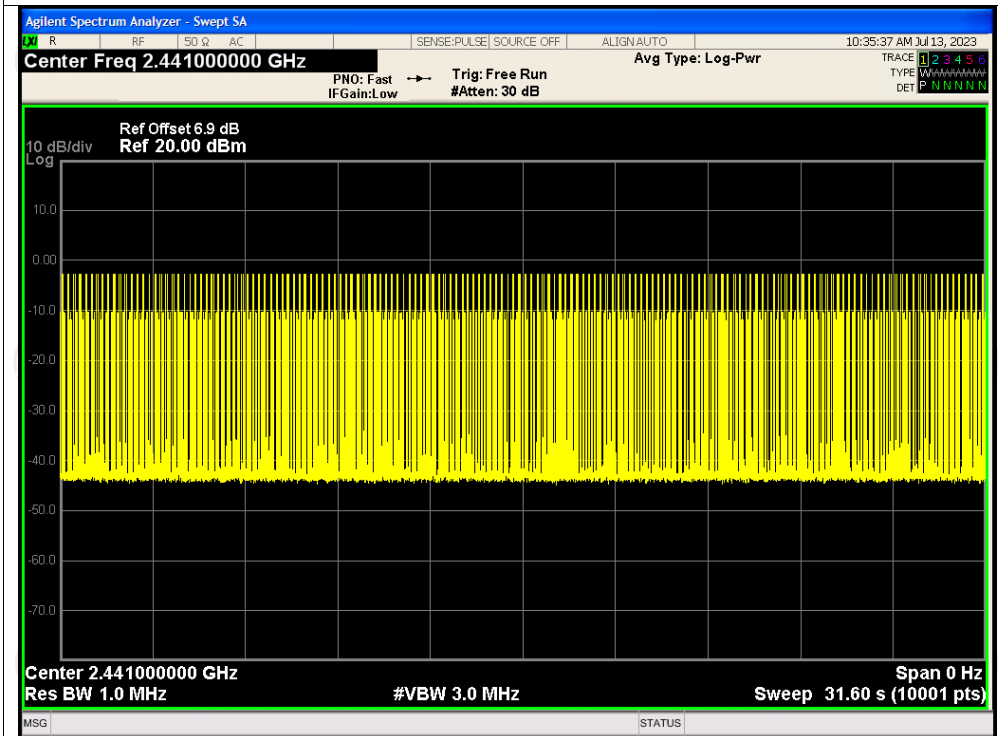

Dwell NVNT 1-DH1 2441MHz Accumulated