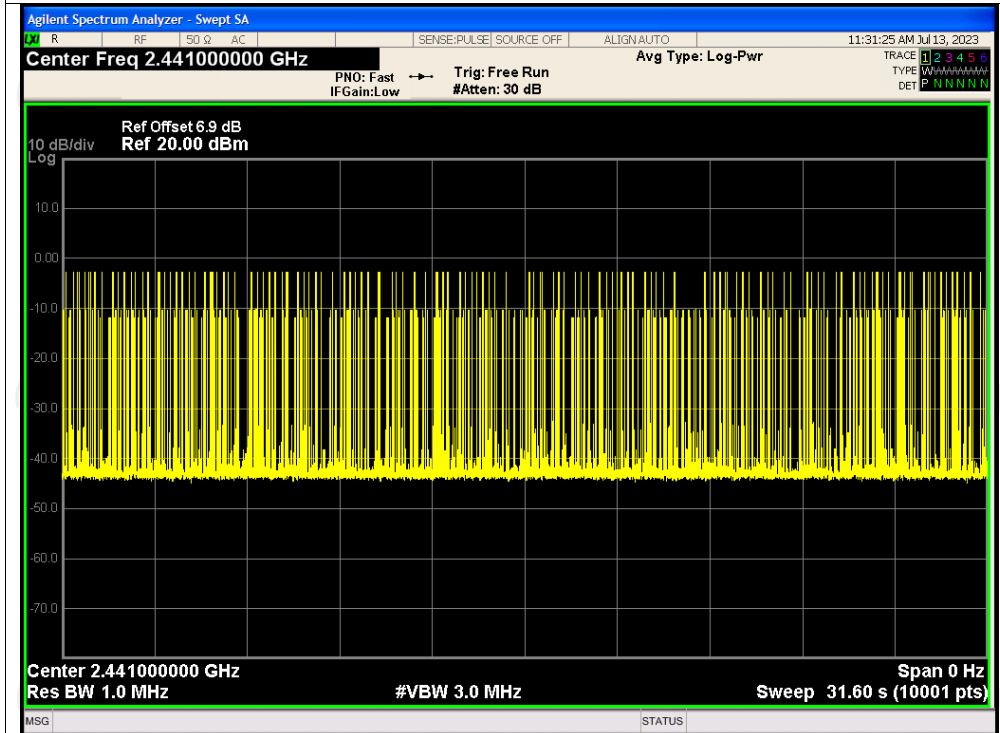

Test Graphs

Dwell NVNT 1-DH1 2441MHz One Burst

Dwell NVNT 1-DH1 2441MHz Accumulated

Dwell NVNT 1-DH3 2441MHz One Burst

Dwell NVNT 1-DH3 2441MHz Accumulated

Dwell NVNT 1-DH5 2441MHz One Burst

Dwell NVNT 1-DH5 2441MHz Accumulated