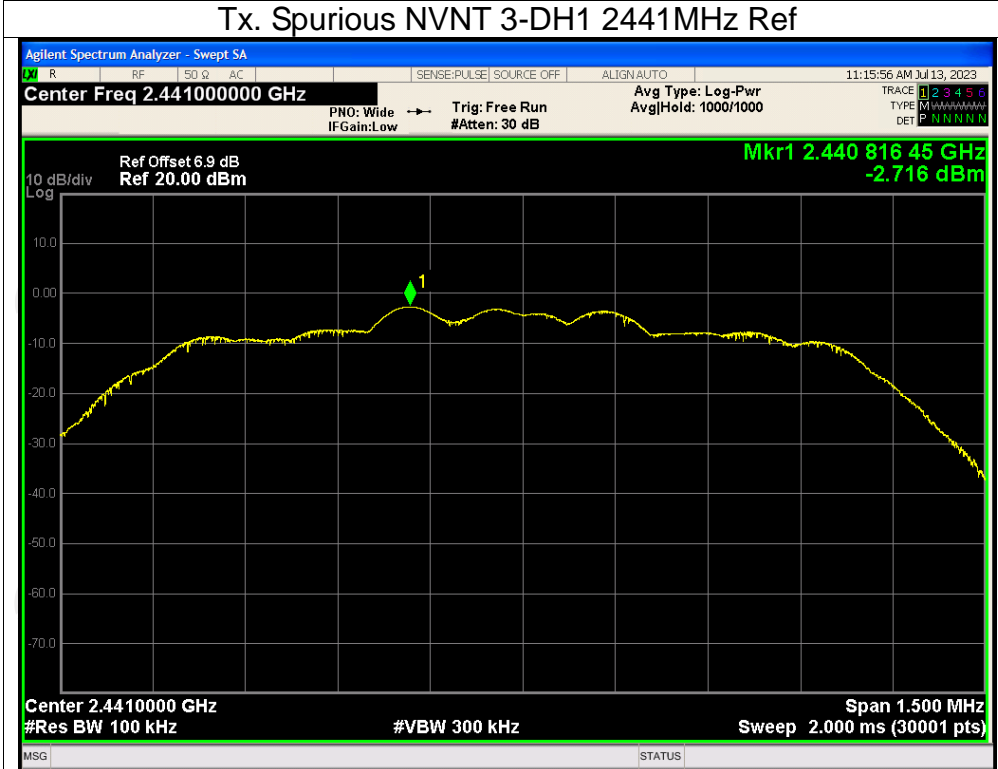

Test Graphs

Tx. Spurious NVNT 1-DH1 2402MHz Ref

Tx. Spurious NVNT 1-DH1 2402MHz Emission

Tx. Spurious NVNT 1-DH1 2441MHz Ref

Tx. Spurious NVNT 1-DH1 2441MHz Emission

Tx. Spurious NVNT 1-DH1 2480MHz Ref

Tx. Spurious NVNT 1-DH1 2480MHz Emission

Tx. Spurious NVNT 2-DH1 2402MHz Ref

Tx. Spurious NVNT 2-DH1 2402MHz Emission

Tx. Spurious NVNT 2-DH1 2441MHz Ref

Tx. Spurious NVNT 2-DH1 2441MHz Emission

Tx. Spurious NVNT 2-DH1 2480MHz Ref

Tx. Spurious NVNT 2-DH1 2480MHz Emission

Tx. Spurious NVNT 3-DH1 2402MHz Ref

Tx. Spurious NVNT 3-DH1 2402MHz Emission

Tx. Spurious NVNT 3-DH1 2441MHz Ref

Tx. Spurious NVNT 3-DH1 2441MHz Emission

Tx. Spurious NVNT 3-DH1 2480MHz Ref

Tx. Spurious NVNT 3-DH1 2480MHz Emission