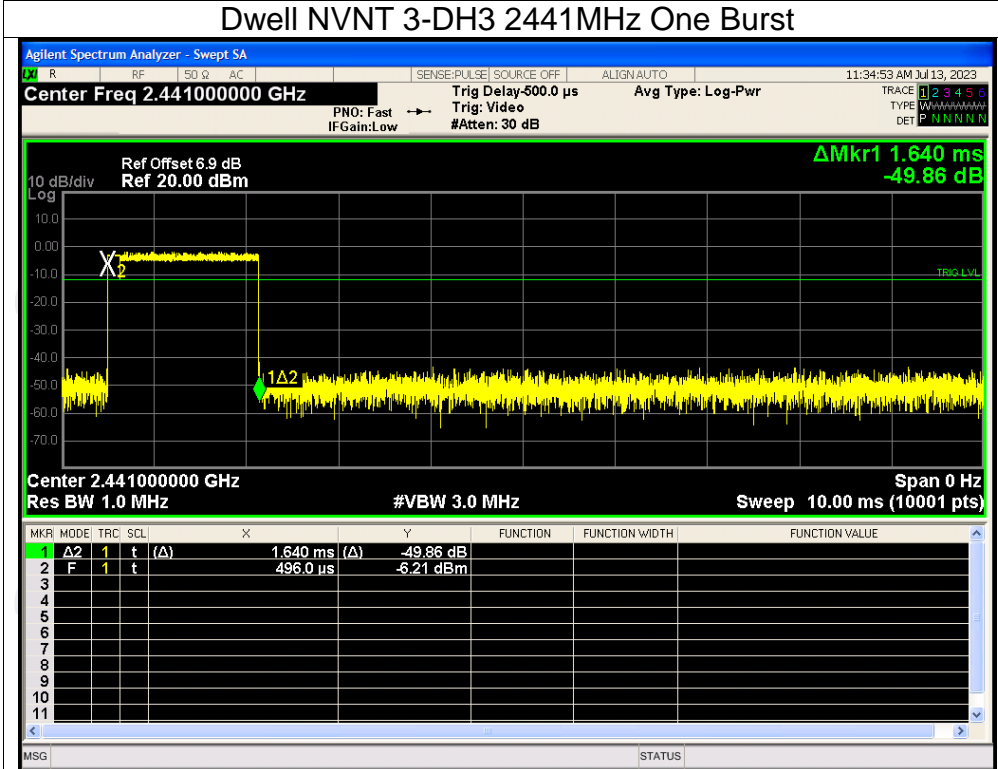

Dwell NVNT 2-DH1 2441MHz One Burst

Dwell NVNT 2-DH1 2441MHz Accumulated

Dwell NVNT 2-DH3 2441MHz One Burst

Dwell NVNT 2-DH3 2441MHz Accumulated

Dwell NVNT 2-DH5 2441MHz One Burst

Dwell NVNT 2-DH5 2441MHz Accumulated

Dwell NVNT 3-DH1 2441MHz One Burst

Dwell NVNT 3-DH1 2441MHz Accumulated

Dwell NVNT 3-DH3 2441MHz One Burst

Dwell NVNT 3-DH3 2441MHz Accumulated

Dwell NVNT 3-DH5 2441MHz One Burst

Dwell NVNT 3-DH5 2441MHz Accumulated