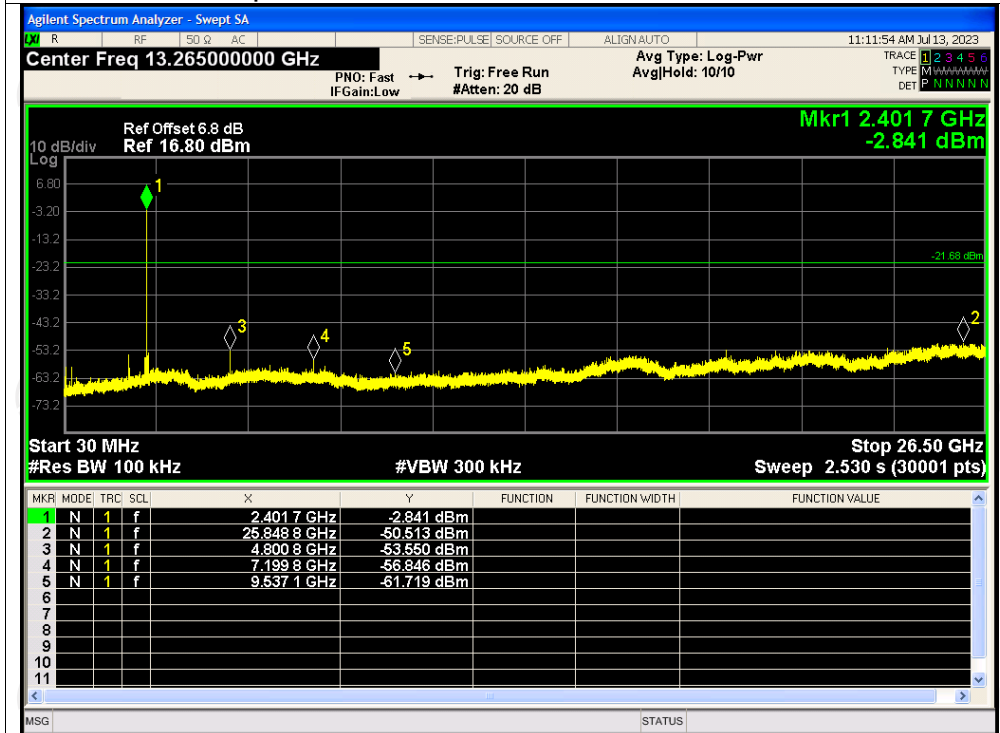

Test Graphs

Tx. Spurious NVNT 1-DH1 2402MHz Ref

Tx. Spurious NVNT 1-DH1 2402MHz Emission

Tx. Spurious NVNT 1-DH1 2441MHz Ref

Tx. Spurious NVNT 1-DH1 2441MHz Emission

Tx. Spurious NVNT 1-DH1 2480MHz Ref

Tx. Spurious NVNT 1-DH1 2480MHz Emission

Tx. Spurious NVNT 2-DH1 2402MHz Ref

Tx. Spurious NVNT 2-DH1 2402MHz Emission

Tx. Spurious NVNT 2-DH1 2441MHz Ref

Tx. Spurious NVNT 2-DH1 2441MHz Emission

Tx. Spurious NVNT 2-DH1 2480MHz Ref

Tx. Spurious NVNT 2-DH1 2480MHz Emission

Tx. Spurious NVNT 3-DH1 2402MHz Ref

Tx. Spurious NVNT 3-DH1 2402MHz Emission

Tx. Spurious NVNT 3-DH1 2441MHz Ref

Tx. Spurious NVNT 3-DH1 2441MHz Emission

Tx. Spurious NVNT 3-DH1 2480MHz Ref

Tx. Spurious NVNT 3-DH1 2480MHz Emission