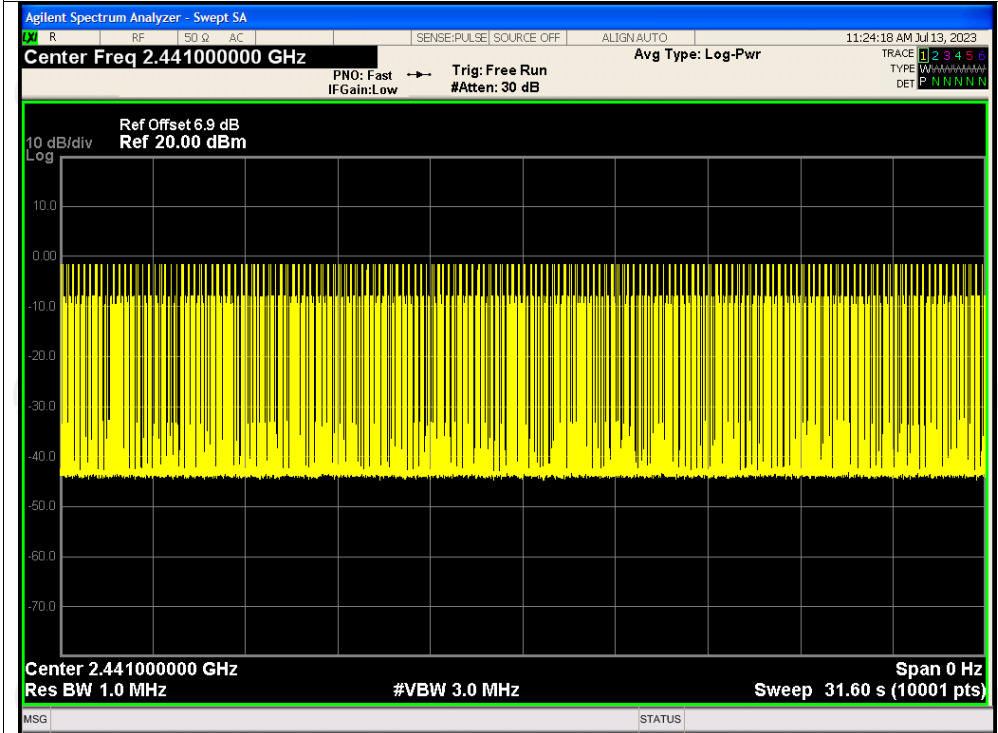

Dwell NVNT 3-DH1 2441MHz Accumulated