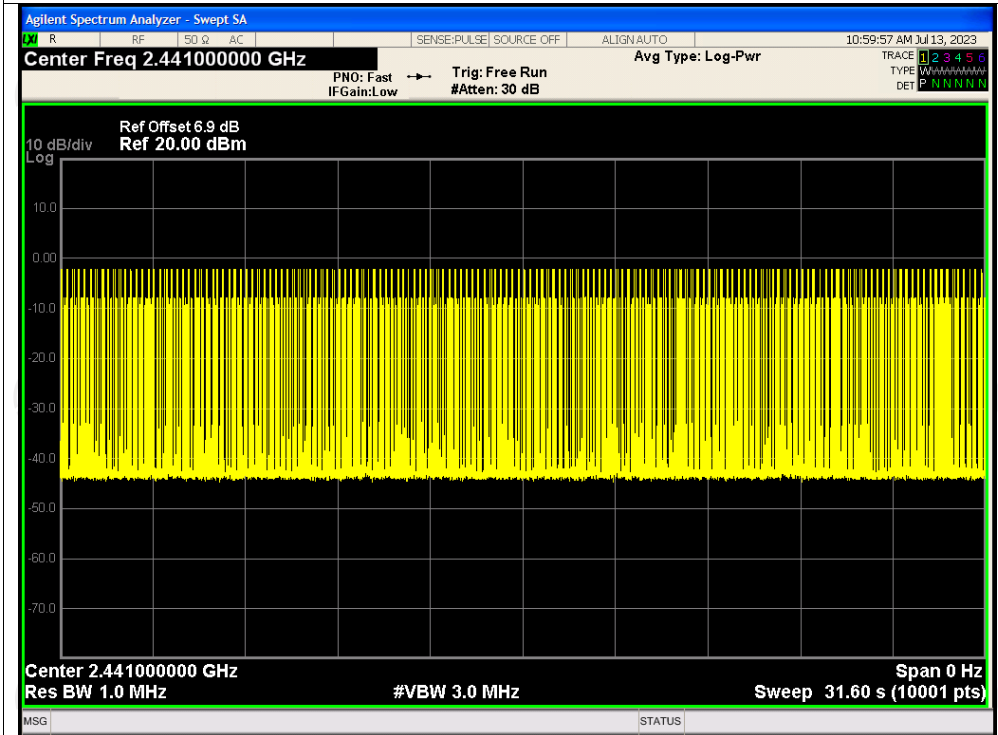

Test Graphs

Dwell NVNT 1-DH1 2441MHz One Burst

Dwell NVNT 1-DH1 2441MHz Accumulated

Dwell NVNT 1-DH3 2441MHz One Burst

Dwell NVNT 1-DH3 2441MHz Accumulated

Dwell NVNT 1-DH5 2441MHz One Burst

Dwell NVNT 1-DH5 2441MHz Accumulated

Dwell NVNT 2-DH1 2441MHz One Burst

Dwell NVNT 2-DH1 2441MHz Accumulated

Dwell NVNT 2-DH3 2441MHz One Burst

Dwell NVNT 2-DH3 2441MHz Accumulated

Dwell NVNT 2-DH5 2441MHz One Burst

Dwell NVNT 2-DH5 2441MHz Accumulated