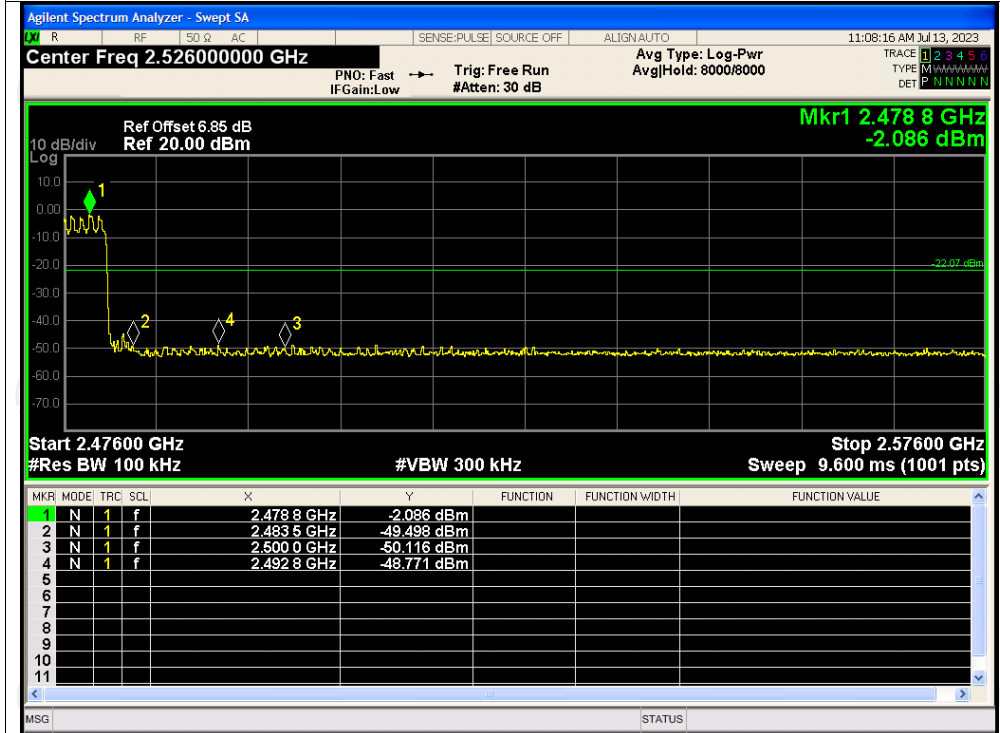

Band Edge(Hopping) NVNT 2-DH1 2480MHz Hopping Ref

Band Edge(Hopping) NVNT 2-DH1 2480MHz Hopping Emission

Band Edge(Hopping) NVNT 3-DH1 2402MHz Hopping Ref

Band Edge(Hopping) NVNT 3-DH1 2402MHz Hopping Emission

Band Edge(Hopping) NVNT 3-DH1 2480MHz Hopping Ref

Band Edge(Hopping) NVNT 3-DH1 2480MHz Hopping Emission

Conducted RF Spurious Emission

Condition	Mode	Frequency (MHz)	Max Value (dBc)	Limit (dBc)	Verdict
NVNT	1-DH1	2402	-37.80	-20	Pass
NVNT	1-DH1	2441	-36.99	-20	Pass
NVNT	1-DH1	2480	-38.20	-20	Pass
NVNT	2-DH1	2402	-47.05	-20	Pass
NVNT	2-DH1	2441	-46.48	-20	Pass
NVNT	2-DH1	2480	-47.99	-20	Pass
NVNT	3-DH1	2402	-48.83	-20	Pass
NVNT	3-DH1	2441	-37.54	-20	Pass
NVNT	3-DH1	2480	-37.55	-20	Pass

Test Graphs

Tx. Spurious NVNT 1-DH1 2402MHz Ref

Tx. Spurious NVNT 1-DH1 2402MHz Emission

Tx. Spurious NVNT 1-DH1 2441MHz Ref

Tx. Spurious NVNT 1-DH1 2441MHz Emission

Tx. Spurious NVNT 1-DH1 2480MHz Ref

Tx. Spurious NVNT 1-DH1 2480MHz Emission