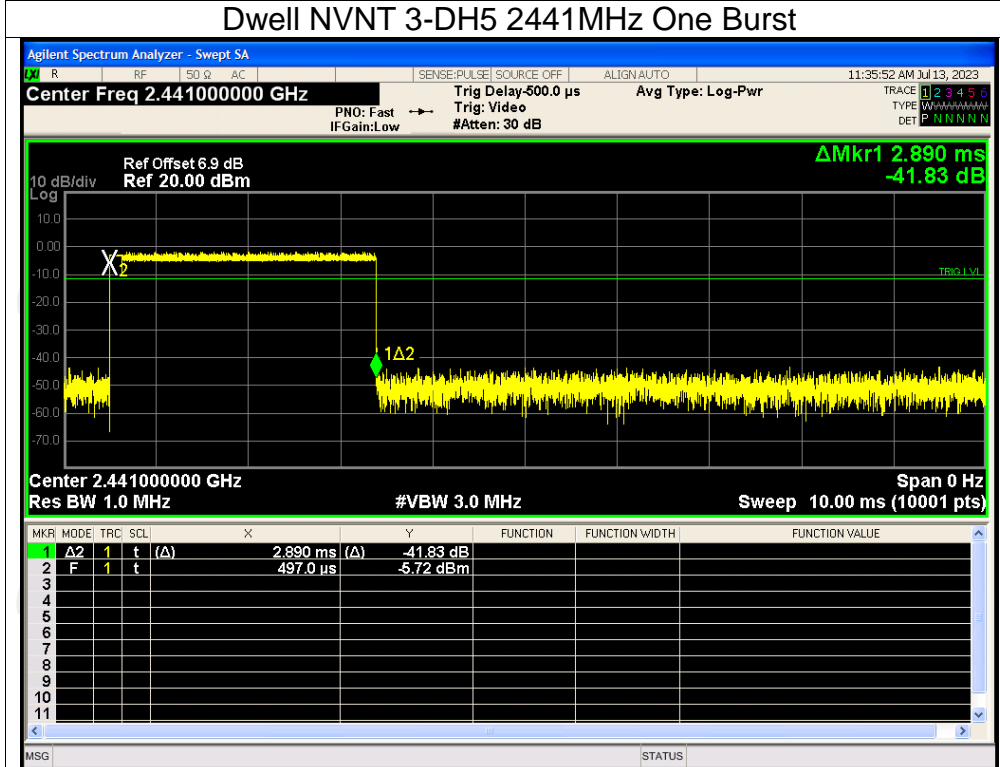

Dwell NVNT 3-DH1 2441MHz One Burst

Dwell NVNT 3-DH1 2441MHz Accumulated

Dwell NVNT 3-DH3 2441MHz One Burst

Dwell NVNT 3-DH3 2441MHz Accumulated

Dwell NVNT 3-DH5 2441MHz One Burst

Dwell NVNT 3-DH5 2441MHz Accumulated