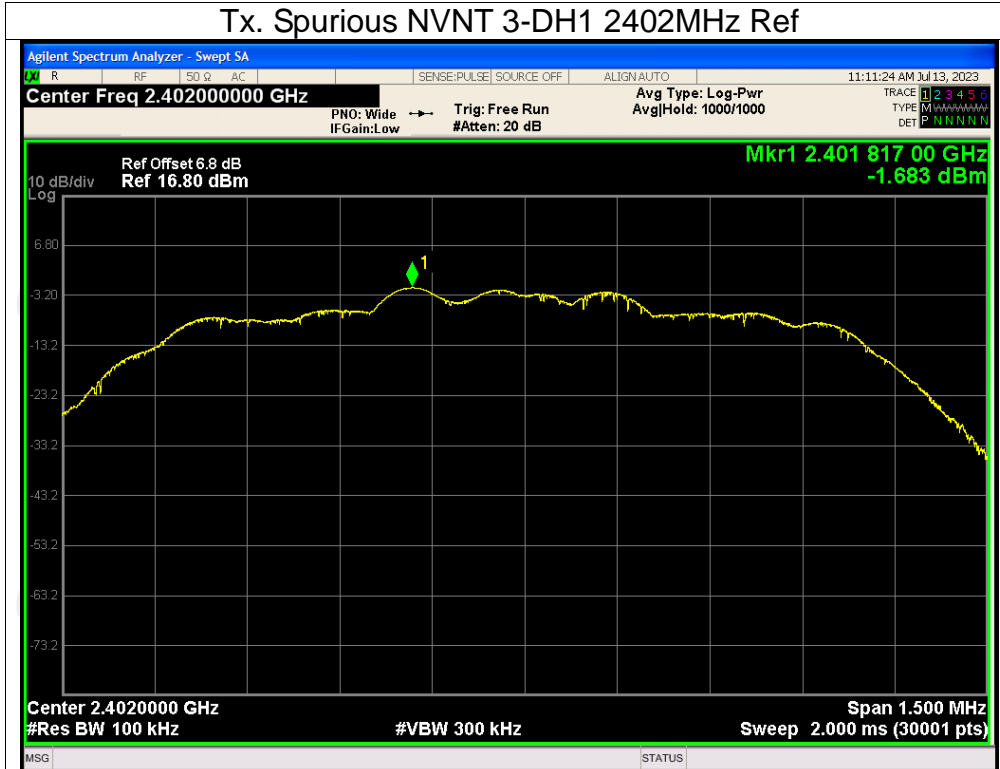

Test Graphs

Tx. Spurious NVNT 1-DH1 2402MHz Ref

Tx. Spurious NVNT 1-DH1 2402MHz Emission

Tx. Spurious NVNT 1-DH1 2441MHz Ref

Tx. Spurious NVNT 1-DH1 2441MHz Emission

Tx. Spurious NVNT 1-DH1 2480MHz Ref

Tx. Spurious NVNT 1-DH1 2480MHz Emission

Tx. Spurious NVNT 2-DH1 2402MHz Ref

Tx. Spurious NVNT 2-DH1 2402MHz Emission

Tx. Spurious NVNT 2-DH1 2441MHz Ref

Tx. Spurious NVNT 2-DH1 2441MHz Emission

Tx. Spurious NVNT 2-DH1 2480MHz Ref

Tx. Spurious NVNT 2-DH1 2480MHz Emission

Tx. Spurious NVNT 3-DH1 2402MHz Ref

Tx. Spurious NVNT 3-DH1 2402MHz Emission

Tx. Spurious NVNT 3-DH1 2441MHz Ref

Tx. Spurious NVNT 3-DH1 2441MHz Emission

Tx. Spurious NVNT 3-DH1 2480MHz Ref

Tx. Spurious NVNT 3-DH1 2480MHz Emission