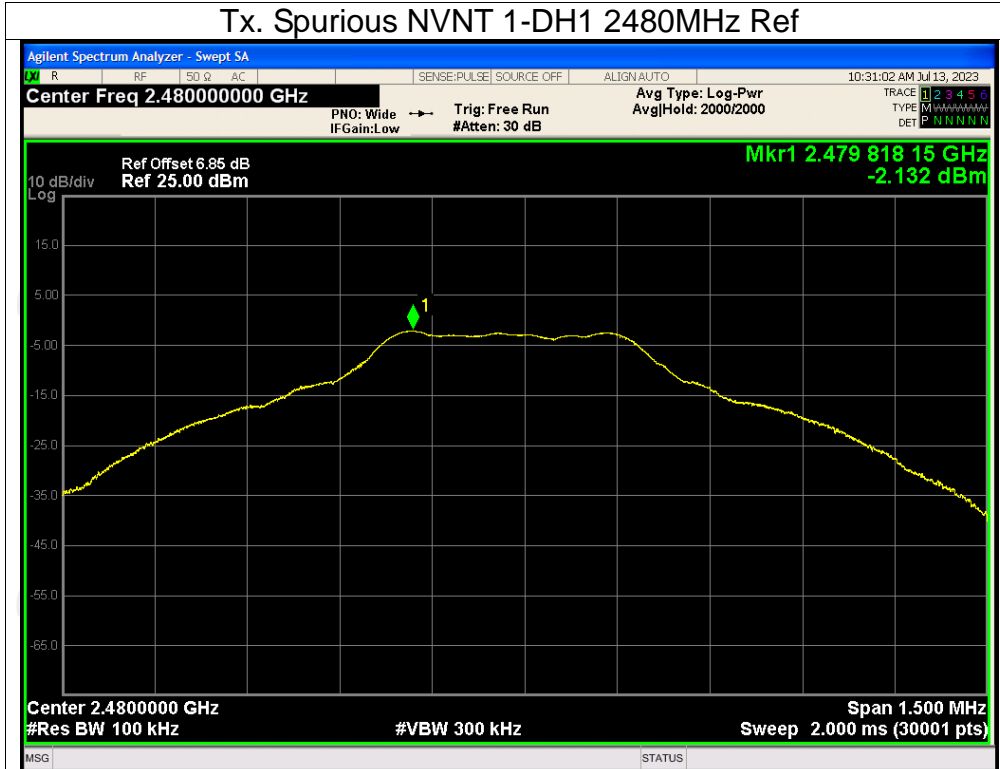

Test Graphs

Tx. Spurious NVNT 1-DH1 2402MHz Ref

Tx. Spurious NVNT 1-DH1 2402MHz Emission

Tx. Spurious NVNT 1-DH1 2441MHz Ref

Tx. Spurious NVNT 1-DH1 2441MHz Emission

Tx. Spurious NVNT 1-DH1 2480MHz Ref

Tx. Spurious NVNT 1-DH1 2480MHz Emission

Tx. Spurious NVNT 2-DH1 2402MHz Ref

Tx. Spurious NVNT 2-DH1 2402MHz Emission

Tx. Spurious NVNT 2-DH1 2441MHz Ref

Tx. Spurious NVNT 2-DH1 2441MHz Emission

Tx. Spurious NVNT 2-DH1 2480MHz Ref

Tx. Spurious NVNT 2-DH1 2480MHz Emission

Tx. Spurious NVNT 3-DH1 2402MHz Ref

Tx. Spurious NVNT 3-DH1 2402MHz Emission

Tx. Spurious NVNT 3-DH1 2441MHz Ref

Tx. Spurious NVNT 3-DH1 2441MHz Emission

Tx. Spurious NVNT 3-DH1 2480MHz Ref

Tx. Spurious NVNT 3-DH1 2480MHz Emission