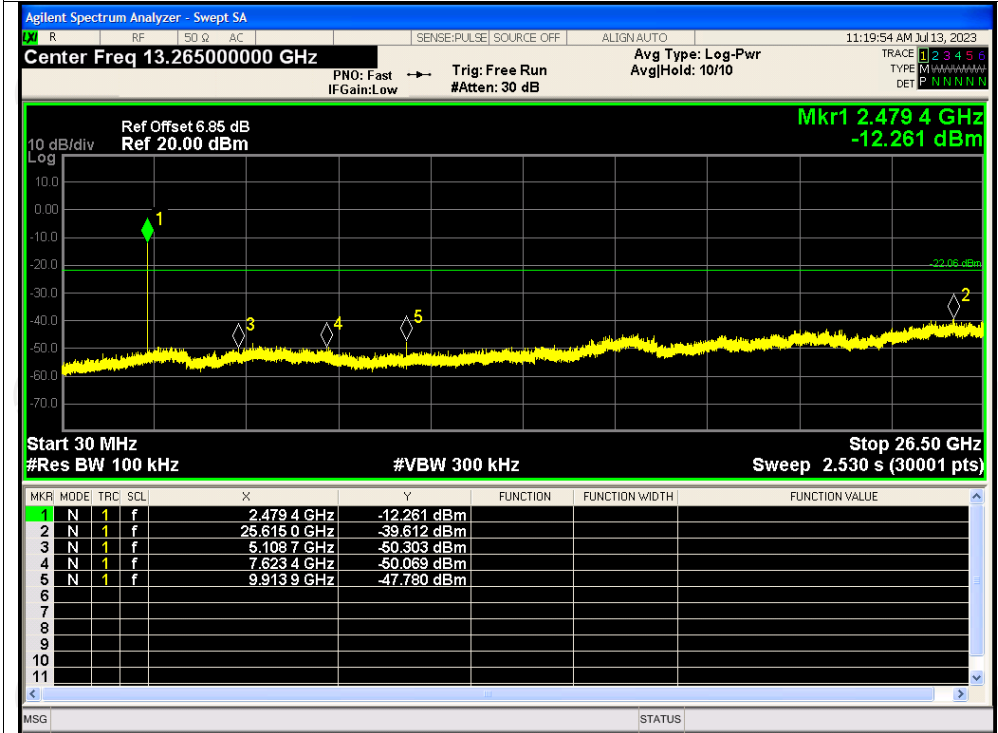

Tx. Spurious NVNT 2-DH1 2402MHz Ref

Tx. Spurious NVNT 2-DH1 2402MHz Emission

Tx. Spurious NVNT 2-DH1 2441MHz Ref

Tx. Spurious NVNT 2-DH1 2441MHz Emission

Tx. Spurious NVNT 2-DH1 2480MHz Ref

Tx. Spurious NVNT 2-DH1 2480MHz Emission

Tx. Spurious NVNT 3-DH1 2402MHz Ref

Tx. Spurious NVNT 3-DH1 2402MHz Emission

Tx. Spurious NVNT 3-DH1 2441MHz Ref

Tx. Spurious NVNT 3-DH1 2441MHz Emission

Tx. Spurious NVNT 3-DH1 2480MHz Ref

Tx. Spurious NVNT 3-DH1 2480MHz Emission