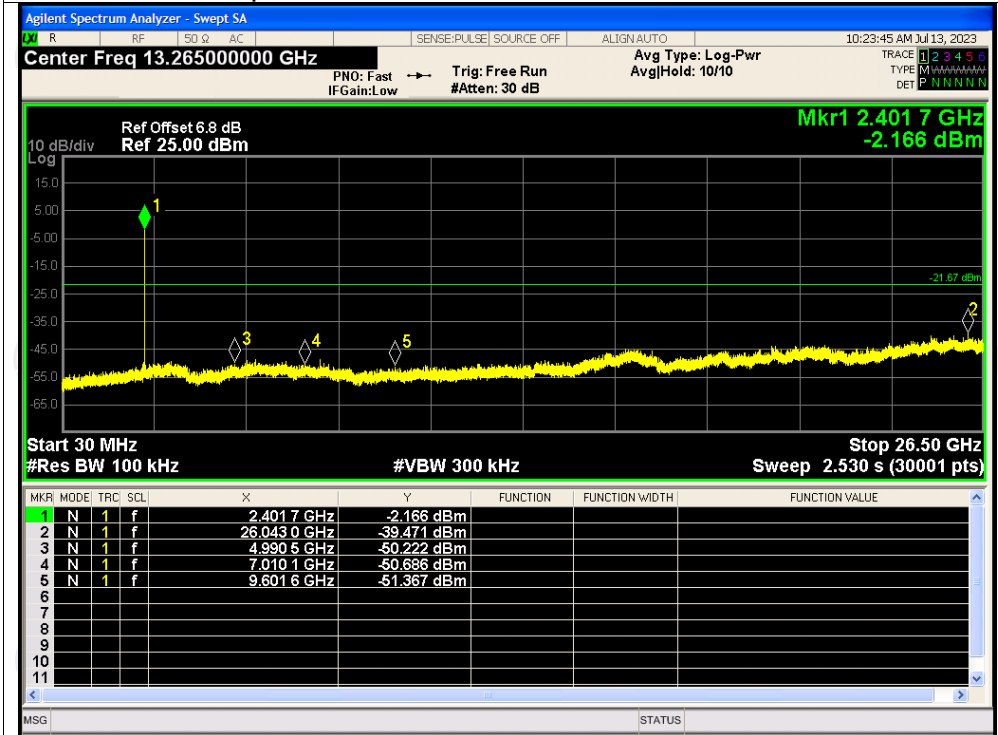

Band Edge(Hopping) NVNT 2-DH1 2480MHz Hopping Ref

Band Edge(Hopping) NVNT 2-DH1 2480MHz Hopping Emission

Band Edge(Hopping) NVNT 3-DH1 2402MHz Hopping Ref

Band Edge(Hopping) NVNT 3-DH1 2402MHz Hopping Emission

Band Edge(Hopping) NVNT 3-DH1 2480MHz Hopping Ref

Band Edge(Hopping) NVNT 3-DH1 2480MHz Hopping Emission

Conducted RF Spurious Emission

Condition	Mode	Frequency (MHz)	Max Value (dBc)	Limit (dBc)	Verdict
NVNT	1-DH1	2402	-37.80	-20	Pass
NVNT	1-DH1	2441	-36.99	-20	Pass
NVNT	1-DH1	2480	-38.20	-20	Pass
NVNT	2-DH1	2402	-47.05	-20	Pass
NVNT	2-DH1	2441	-46.48	-20	Pass
NVNT	2-DH1	2480	-47.99	-20	Pass
NVNT	3-DH1	2402	-48.83	-20	Pass
NVNT	3-DH1	2441	-37.54	-20	Pass
NVNT	3-DH1	2480	-37.55	-20	Pass

Test Graphs

Tx. Spurious NVNT 1-DH1 2402MHz Ref

Tx. Spurious NVNT 1-DH1 2402MHz Emission

Tx. Spurious NVNT 1-DH1 2441MHz Ref

Tx. Spurious NVNT 1-DH1 2441MHz Emission

Tx. Spurious NVNT 1-DH1 2480MHz Ref

Tx. Spurious NVNT 1-DH1 2480MHz Emission

Tx. Spurious NVNT 2-DH1 2402MHz Ref

Tx. Spurious NVNT 2-DH1 2402MHz Emission

Tx. Spurious NVNT 2-DH1 2441MHz Ref

Tx. Spurious NVNT 2-DH1 2441MHz Emission

Tx. Spurious NVNT 2-DH1 2480MHz Ref

Tx. Spurious NVNT 2-DH1 2480MHz Emission