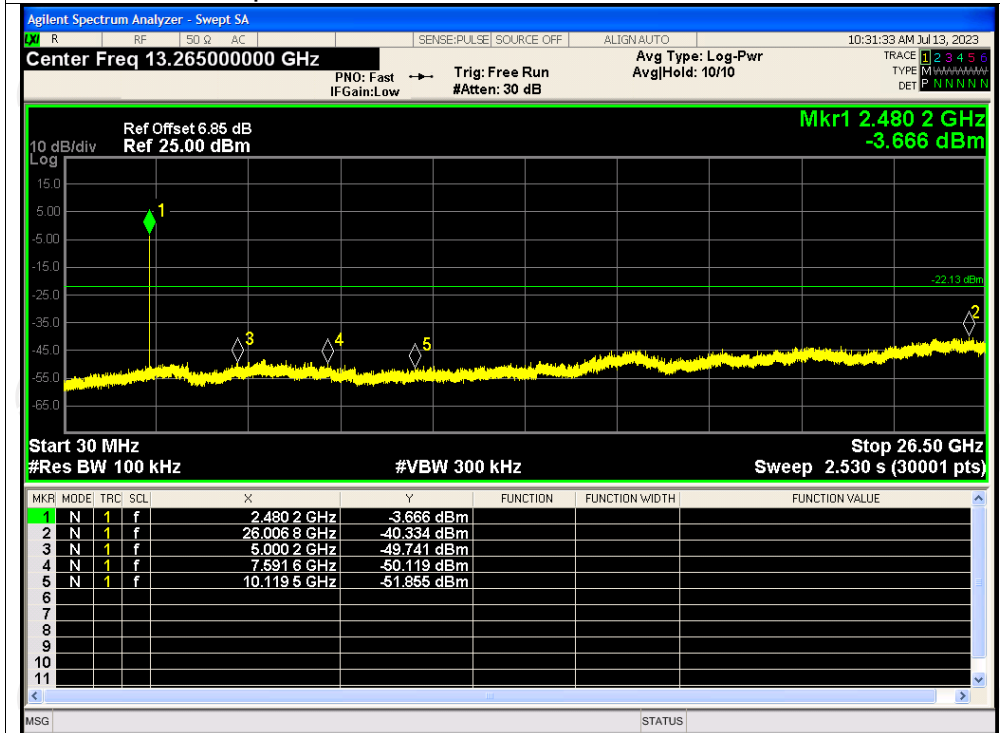

Band Edge(Hopping) NVNT 3-DH1 2480MHz Hopping Ref

Band Edge(Hopping) NVNT 3-DH1 2480MHz Hopping Emission

Conducted RF Spurious Emission

Condition	Mode	Frequency (MHz)	Max Value (dBc)	Limit (dBc)	Verdict
NVNT	1-DH1	2402	-37.80	-20	Pass
NVNT	1-DH1	2441	-36.99	-20	Pass
NVNT	1-DH1	2480	-38.20	-20	Pass
NVNT	2-DH1	2402	-47.05	-20	Pass
NVNT	2-DH1	2441	-46.48	-20	Pass
NVNT	2-DH1	2480	-47.99	-20	Pass
NVNT	3-DH1	2402	-48.83	-20	Pass
NVNT	3-DH1	2441	-37.54	-20	Pass
NVNT	3-DH1	2480	-37.55	-20	Pass

Test Graphs

Tx. Spurious NVNT 1-DH1 2402MHz Ref

Tx. Spurious NVNT 1-DH1 2402MHz Emission

Tx. Spurious NVNT 1-DH1 2441MHz Ref

Tx. Spurious NVNT 1-DH1 2441MHz Emission

Tx. Spurious NVNT 1-DH1 2480MHz Ref

Tx. Spurious NVNT 1-DH1 2480MHz Emission

Tx. Spurious NVNT 2-DH1 2402MHz Ref

Tx. Spurious NVNT 2-DH1 2402MHz Emission

Tx. Spurious NVNT 2-DH1 2441MHz Ref

Tx. Spurious NVNT 2-DH1 2441MHz Emission

Tx. Spurious NVNT 2-DH1 2480MHz Ref

Tx. Spurious NVNT 2-DH1 2480MHz Emission