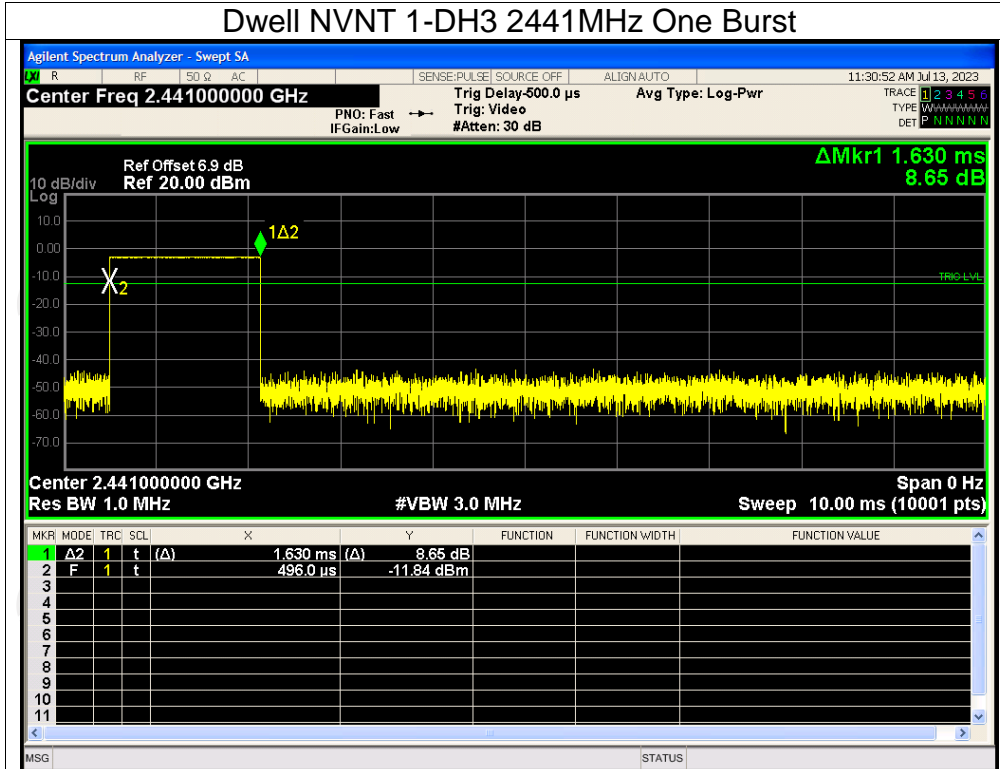

Test Graphs

Dwell NVNT 1-DH1 2441MHz One Burst

Dwell NVNT 1-DH1 2441MHz Accumulated

Dwell NVNT 1-DH3 2441MHz One Burst

Dwell NVNT 1-DH3 2441MHz Accumulated

Dwell NVNT 1-DH5 2441MHz One Burst

Dwell NVNT 1-DH5 2441MHz Accumulated

Dwell NVNT 2-DH1 2441MHz One Burst

Dwell NVNT 2-DH1 2441MHz Accumulated

Dwell NVNT 2-DH3 2441MHz One Burst

Dwell NVNT 2-DH3 2441MHz Accumulated

Dwell NVNT 2-DH5 2441MHz One Burst

Dwell NVNT 2-DH5 2441MHz Accumulated