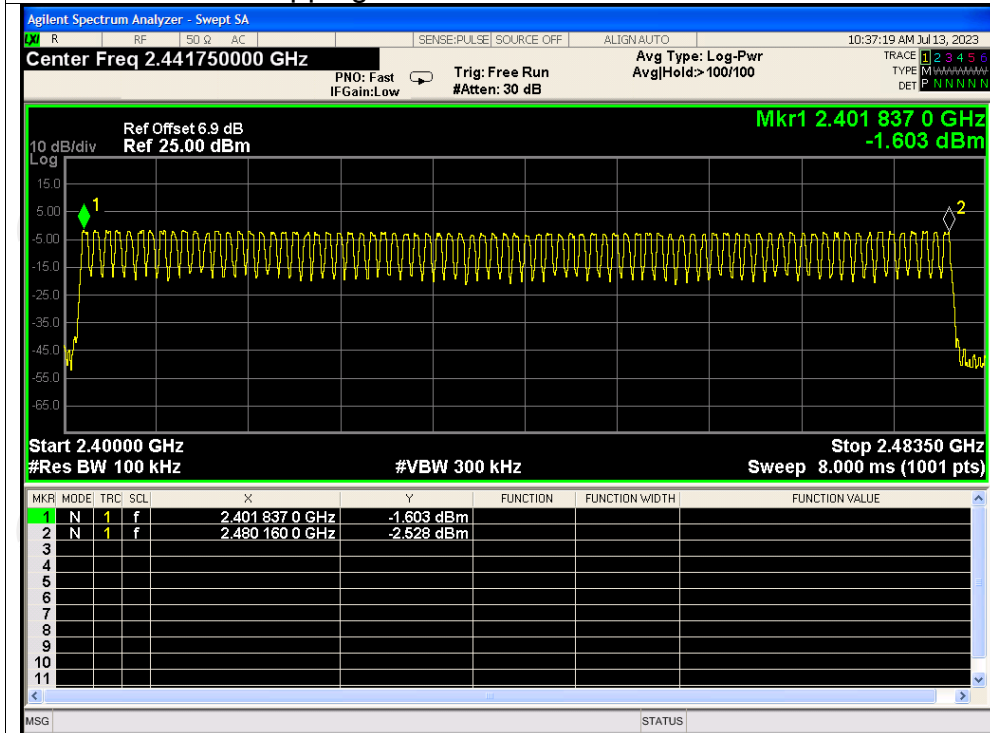

Test Graphs

Hopping No. NVNT 1-DH1 2441MHz