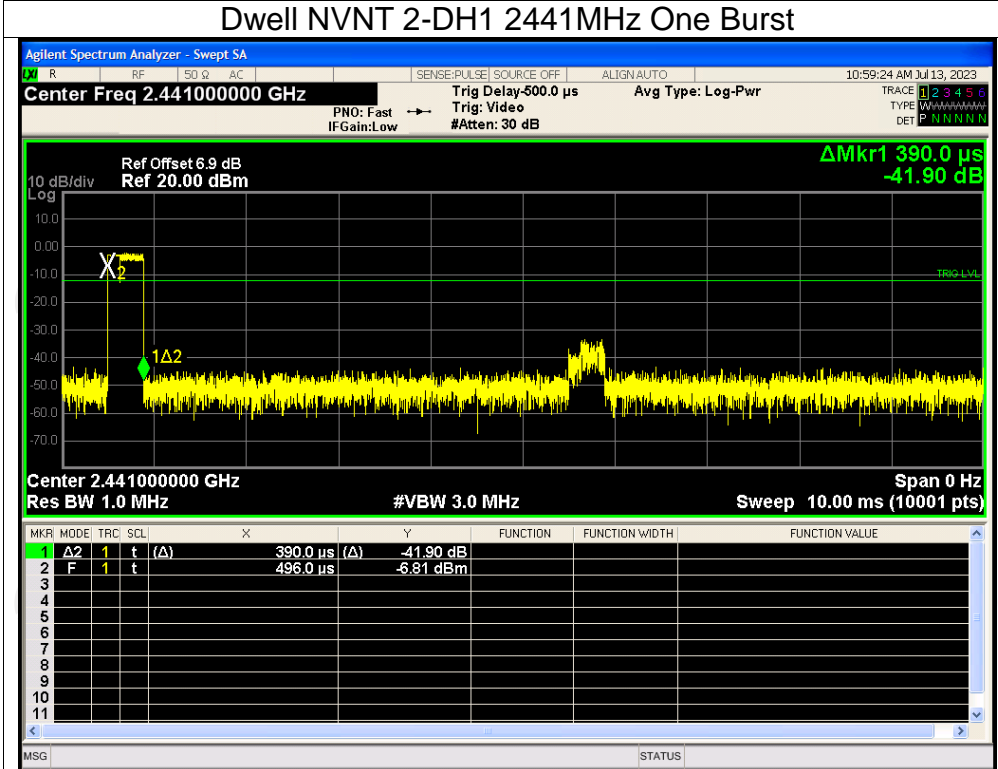

Test Graphs

Dwell NVNT 1-DH1 2441MHz One Burst

Dwell NVNT 1-DH1 2441MHz Accumulated

Dwell NVNT 1-DH3 2441MHz One Burst

Dwell NVNT 1-DH3 2441MHz Accumulated

Dwell NVNT 1-DH5 2441MHz One Burst

Dwell NVNT 1-DH5 2441MHz Accumulated

Dwell NVNT 2-DH1 2441MHz One Burst

Dwell NVNT 2-DH1 2441MHz Accumulated

Dwell NVNT 2-DH3 2441MHz One Burst

Dwell NVNT 2-DH3 2441MHz Accumulated

Dwell NVNT 2-DH5 2441MHz One Burst

Dwell NVNT 2-DH5 2441MHz Accumulated