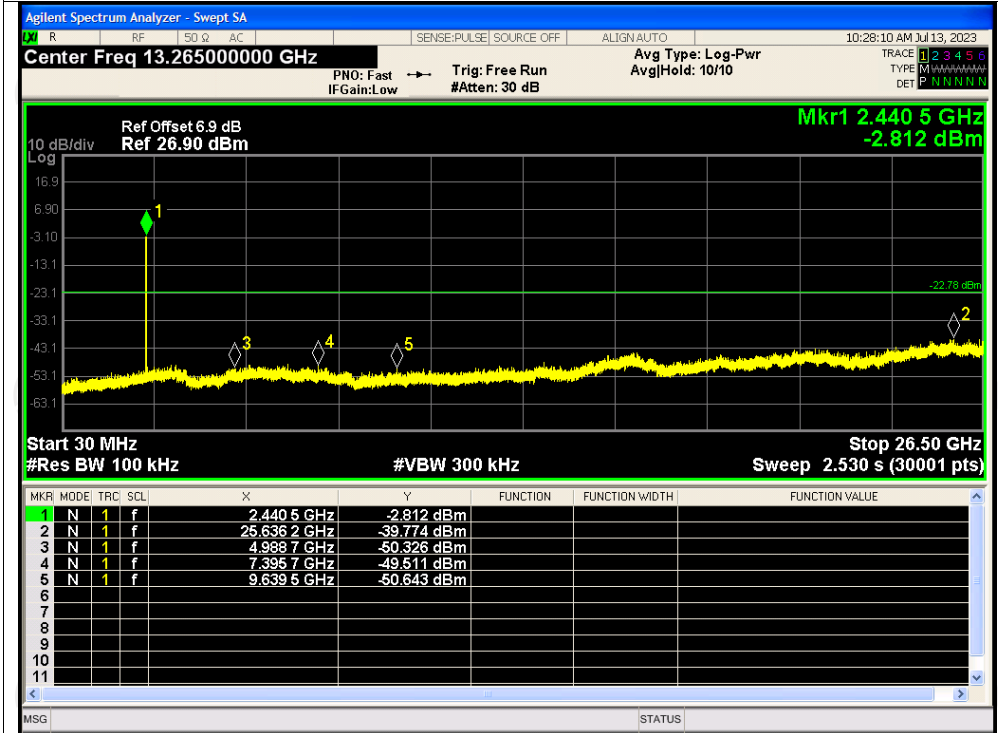

Band Edge(Hopping) NVNT 3-DH1 2480MHz Hopping Ref

Band Edge(Hopping) NVNT 3-DH1 2480MHz Hopping Emission

Conducted RF Spurious Emission

Condition	Mode	Frequency (MHz)	Max Value (dBc)	Limit (dBc)	Verdict
NVNT	1-DH1	2402	-37.80	-20	Pass
NVNT	1-DH1	2441	-36.99	-20	Pass
NVNT	1-DH1	2480	-38.20	-20	Pass
NVNT	2-DH1	2402	-47.05	-20	Pass
NVNT	2-DH1	2441	-46.48	-20	Pass
NVNT	2-DH1	2480	-47.99	-20	Pass
NVNT	3-DH1	2402	-48.83	-20	Pass
NVNT	3-DH1	2441	-37.54	-20	Pass
NVNT	3-DH1	2480	-37.55	-20	Pass

Test Graphs

Tx. Spurious NVNT 1-DH1 2402MHz Ref

Tx. Spurious NVNT 1-DH1 2402MHz Emission

Tx. Spurious NVNT 1-DH1 2441MHz Ref

Tx. Spurious NVNT 1-DH1 2441MHz Emission

Tx. Spurious NVNT 1-DH1 2480MHz Ref

Tx. Spurious NVNT 1-DH1 2480MHz Emission

Tx. Spurious NVNT 2-DH1 2402MHz Ref

Tx. Spurious NVNT 2-DH1 2402MHz Emission

Tx. Spurious NVNT 2-DH1 2441MHz Ref

Tx. Spurious NVNT 2-DH1 2441MHz Emission

Tx. Spurious NVNT 2-DH1 2480MHz Ref

Tx. Spurious NVNT 2-DH1 2480MHz Emission