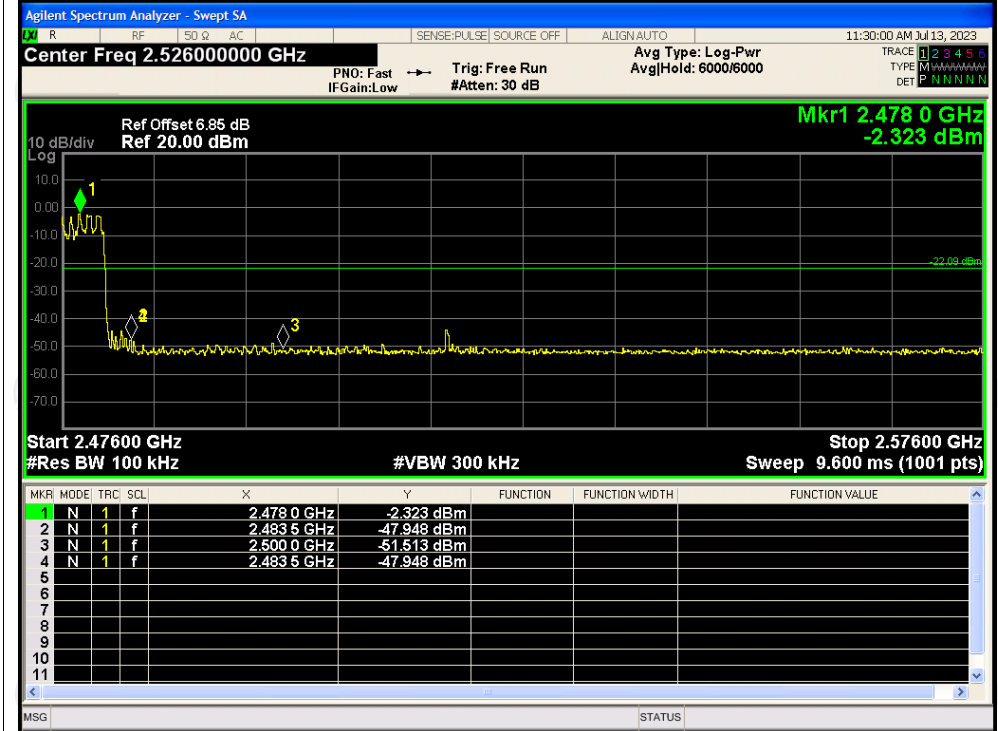

Band Edge(Hopping) NVNT 2-DH1 2480MHz Hopping Ref

Band Edge(Hopping) NVNT 2-DH1 2480MHz Hopping Emission

Band Edge(Hopping) NVNT 3-DH1 2402MHz Hopping Ref

Band Edge(Hopping) NVNT 3-DH1 2402MHz Hopping Emission

Band Edge(Hopping) NVNT 3-DH1 2480MHz Hopping Ref

Band Edge(Hopping) NVNT 3-DH1 2480MHz Hopping Emission

Conducted RF Spurious Emission

Condition	Mode	Frequency (MHz)	Max Value (dBc)	Limit (dBc)	Verdict
NVNT	1-DH1	2402	-37.80	-20	Pass
NVNT	1-DH1	2441	-36.99	-20	Pass
NVNT	1-DH1	2480	-38.20	-20	Pass
NVNT	2-DH1	2402	-47.05	-20	Pass
NVNT	2-DH1	2441	-46.48	-20	Pass
NVNT	2-DH1	2480	-47.99	-20	Pass
NVNT	3-DH1	2402	-48.83	-20	Pass
NVNT	3-DH1	2441	-37.54	-20	Pass
NVNT	3-DH1	2480	-37.55	-20	Pass

Test Graphs

Tx. Spurious NVNT 1-DH1 2402MHz Ref

Tx. Spurious NVNT 1-DH1 2402MHz Emission

Tx. Spurious NVNT 1-DH1 2441MHz Ref

Tx. Spurious NVNT 1-DH1 2441MHz Emission

Tx. Spurious NVNT 1-DH1 2480MHz Ref

Tx. Spurious NVNT 1-DH1 2480MHz Emission