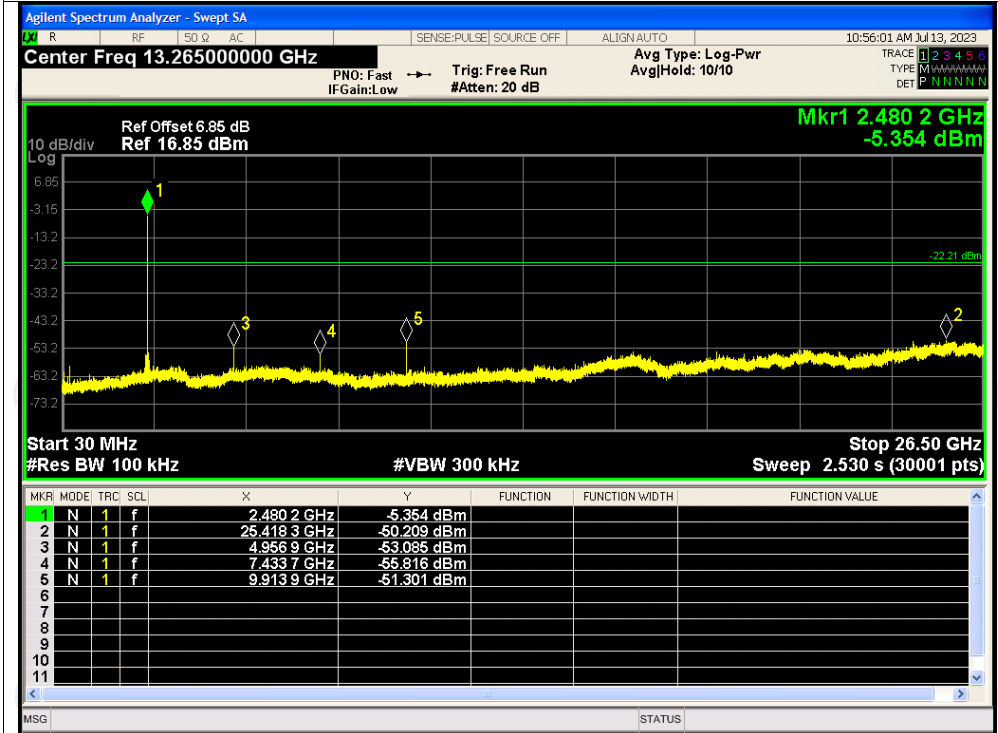

Tx. Spurious NVNT 2-DH1 2402MHz Ref

Tx. Spurious NVNT 2-DH1 2402MHz Emission

Tx. Spurious NVNT 2-DH1 2441MHz Ref

Tx. Spurious NVNT 2-DH1 2441MHz Emission

Tx. Spurious NVNT 2-DH1 2480MHz Ref

Tx. Spurious NVNT 2-DH1 2480MHz Emission

Tx. Spurious NVNT 3-DH1 2402MHz Ref

Tx. Spurious NVNT 3-DH1 2402MHz Emission

Tx. Spurious NVNT 3-DH1 2441MHz Ref

Tx. Spurious NVNT 3-DH1 2441MHz Emission

Tx. Spurious NVNT 3-DH1 2480MHz Ref

Tx. Spurious NVNT 3-DH1 2480MHz Emission