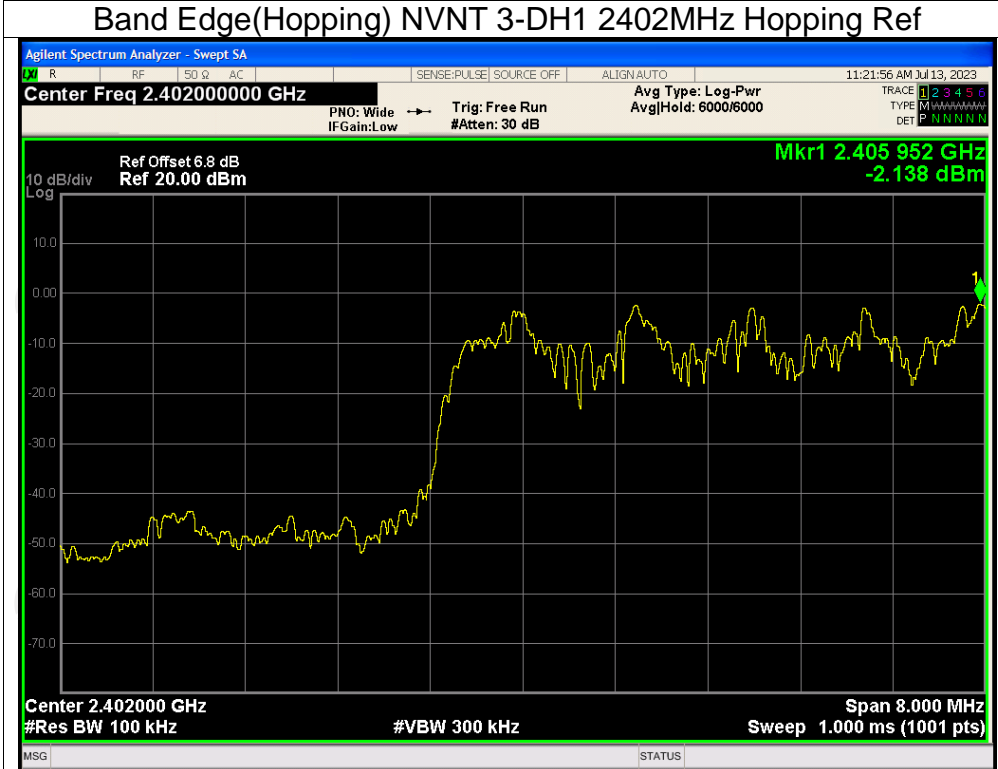

Band Edge(Hopping) NVNT 2-DH1 2480MHz Hopping Ref

Band Edge(Hopping) NVNT 2-DH1 2480MHz Hopping Emission

Band Edge(Hopping) NVNT 3-DH1 2402MHz Hopping Ref

Band Edge(Hopping) NVNT 3-DH1 2402MHz Hopping Emission

Band Edge(Hopping) NVNT 3-DH1 2480MHz Hopping Ref

Band Edge(Hopping) NVNT 3-DH1 2480MHz Hopping Emission

Conducted RF Spurious Emission

Condition	Mode	Frequency (MHz)	Max Value (dBc)	Limit (dBc)	Verdict
NVNT	1-DH1	2402	-37.80	-20	Pass
NVNT	1-DH1	2441	-36.99	-20	Pass
NVNT	1-DH1	2480	-38.20	-20	Pass
NVNT	2-DH1	2402	-47.05	-20	Pass
NVNT	2-DH1	2441	-46.48	-20	Pass
NVNT	2-DH1	2480	-47.99	-20	Pass
NVNT	3-DH1	2402	-48.83	-20	Pass
NVNT	3-DH1	2441	-37.54	-20	Pass
NVNT	3-DH1	2480	-37.55	-20	Pass

Test Graphs

Tx. Spurious NVNT 1-DH1 2402MHz Ref

Tx. Spurious NVNT 1-DH1 2402MHz Emission

Tx. Spurious NVNT 1-DH1 2441MHz Ref

Tx. Spurious NVNT 1-DH1 2441MHz Emission

Tx. Spurious NVNT 1-DH1 2480MHz Ref

Tx. Spurious NVNT 1-DH1 2480MHz Emission

Tx. Spurious NVNT 2-DH1 2402MHz Ref

Tx. Spurious NVNT 2-DH1 2402MHz Emission

Tx. Spurious NVNT 2-DH1 2441MHz Ref

Tx. Spurious NVNT 2-DH1 2441MHz Emission

Tx. Spurious NVNT 2-DH1 2480MHz Ref

Tx. Spurious NVNT 2-DH1 2480MHz Emission