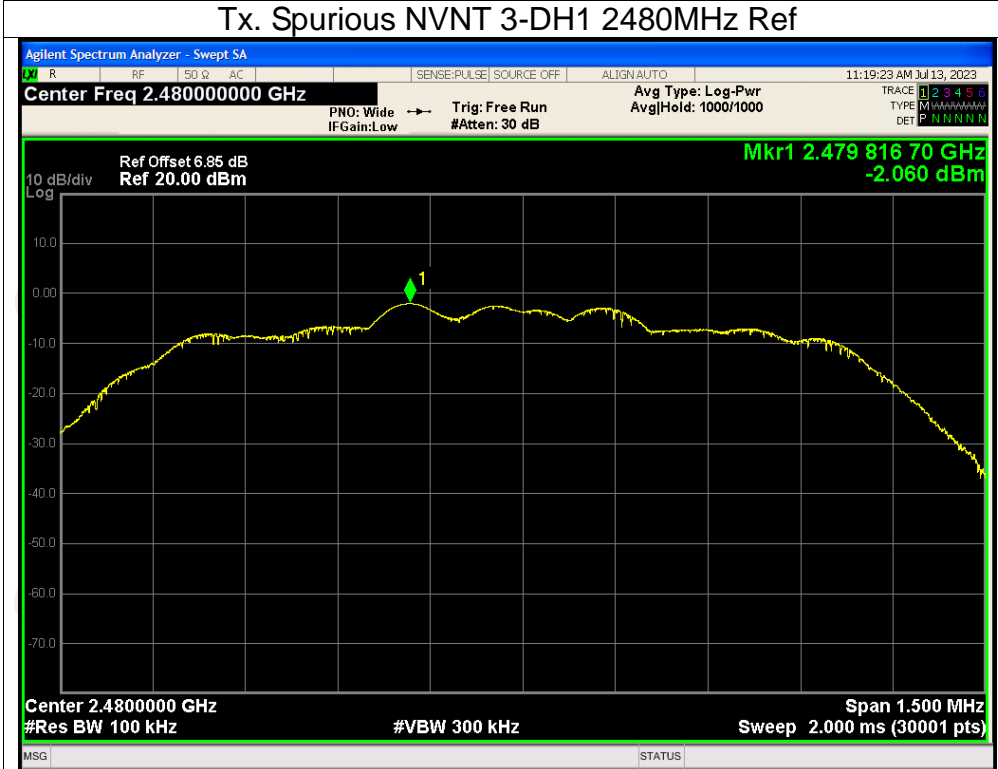

Tx. Spurious NVNT 2-DH1 2402MHz Ref

Tx. Spurious NVNT 2-DH1 2402MHz Emission

Tx. Spurious NVNT 2-DH1 2441MHz Ref

Tx. Spurious NVNT 2-DH1 2441MHz Emission

Tx. Spurious NVNT 2-DH1 2480MHz Ref

Tx. Spurious NVNT 2-DH1 2480MHz Emission

Tx. Spurious NVNT 3-DH1 2402MHz Ref

Tx. Spurious NVNT 3-DH1 2402MHz Emission

Tx. Spurious NVNT 3-DH1 2441MHz Ref

Tx. Spurious NVNT 3-DH1 2441MHz Emission

Tx. Spurious NVNT 3-DH1 2480MHz Ref

Tx. Spurious NVNT 3-DH1 2480MHz Emission