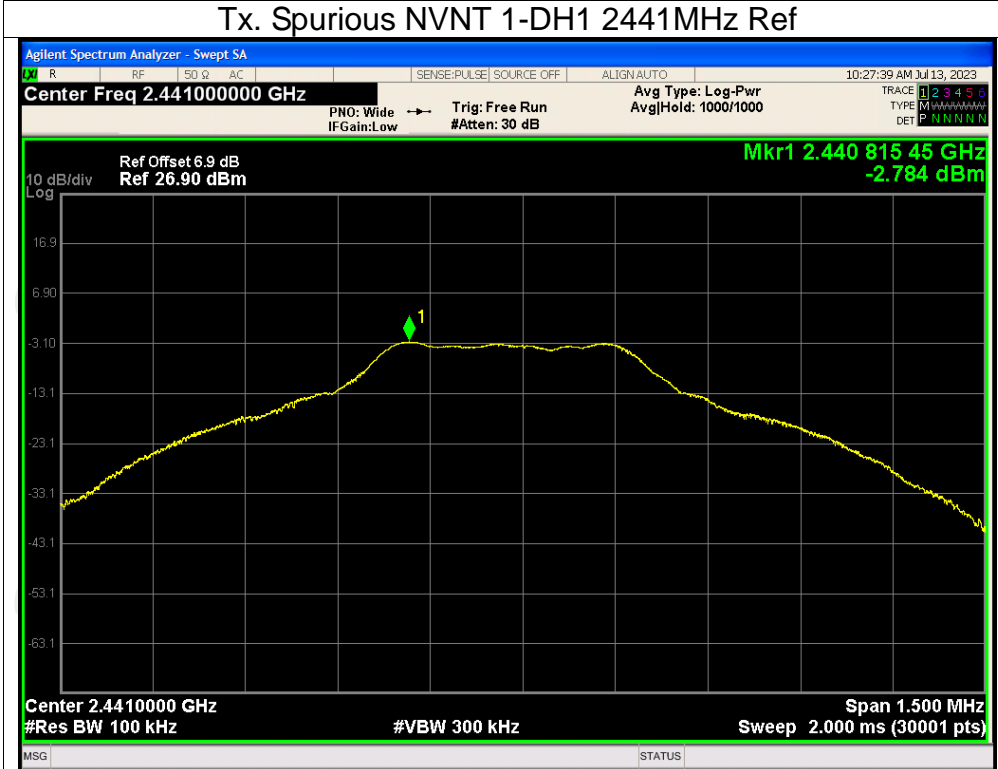

Test Graphs

Tx. Spurious NVNT 1-DH1 2402MHz Ref

Tx. Spurious NVNT 1-DH1 2402MHz Emission

Tx. Spurious NVNT 1-DH1 2441MHz Ref

Tx. Spurious NVNT 1-DH1 2441MHz Emission

Tx. Spurious NVNT 1-DH1 2480MHz Ref

Tx. Spurious NVNT 1-DH1 2480MHz Emission

Tx. Spurious NVNT 2-DH1 2402MHz Ref

Tx. Spurious NVNT 2-DH1 2402MHz Emission

Tx. Spurious NVNT 2-DH1 2441MHz Ref

Tx. Spurious NVNT 2-DH1 2441MHz Emission

Tx. Spurious NVNT 2-DH1 2480MHz Ref

Tx. Spurious NVNT 2-DH1 2480MHz Emission

Tx. Spurious NVNT 3-DH1 2402MHz Ref

Tx. Spurious NVNT 3-DH1 2402MHz Emission

Tx. Spurious NVNT 3-DH1 2441MHz Ref

Tx. Spurious NVNT 3-DH1 2441MHz Emission

Tx. Spurious NVNT 3-DH1 2480MHz Ref

Tx. Spurious NVNT 3-DH1 2480MHz Emission