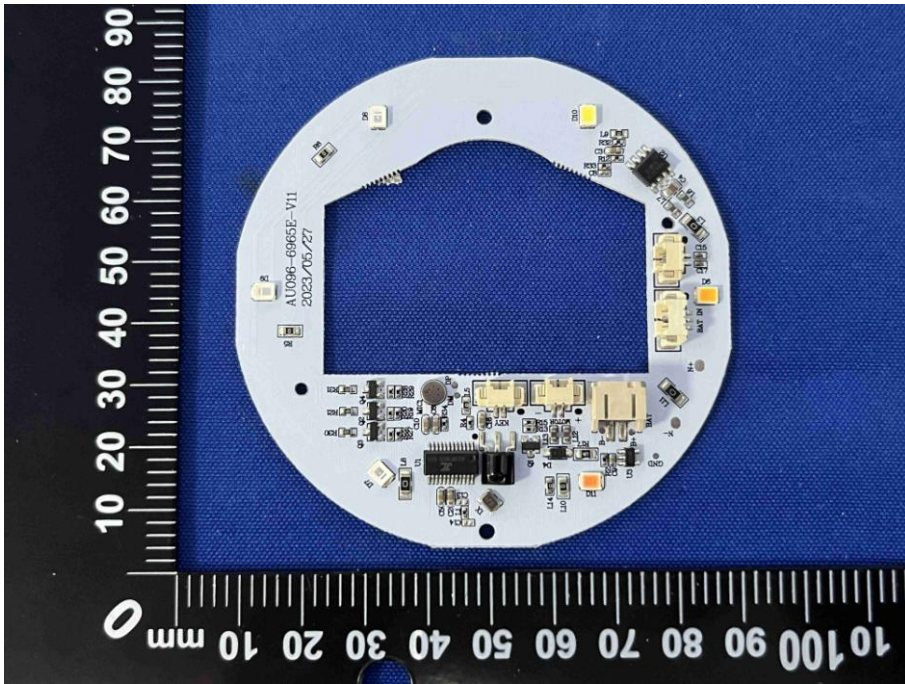

Appendix C: Photographs of EUT

Product: WIRELESS DISCO BALL LIGHT UP SPEAKER

Model: OD-WGDC001

Internal Photos

Antenna