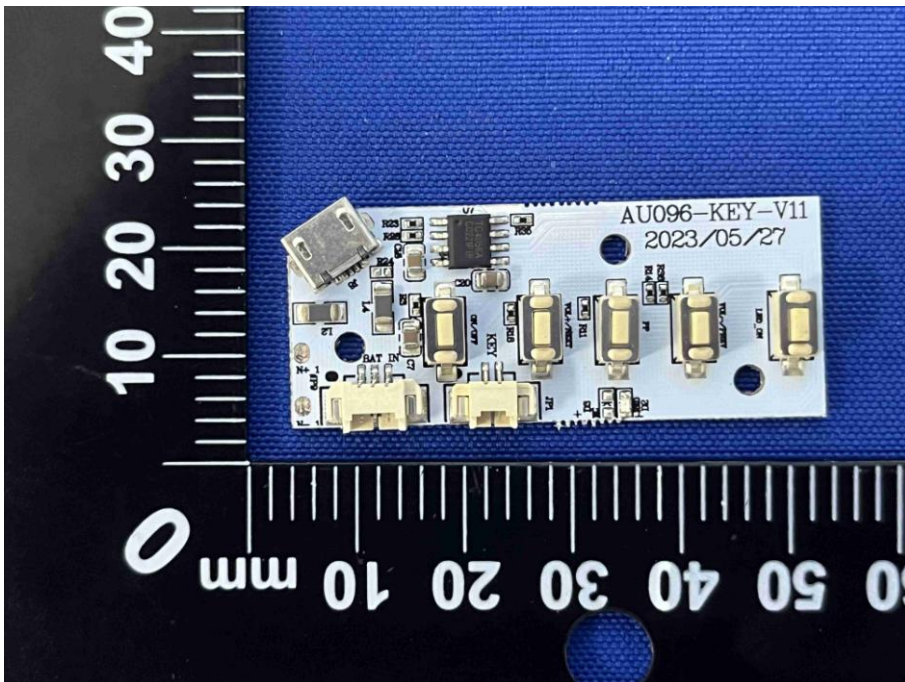

Appendix C: Photographs of EUT

Product: WIRELESS DISCO BALL LIGHT UP SPEAKER

Model: OD-WGDC001

Internal Photos

Antenna