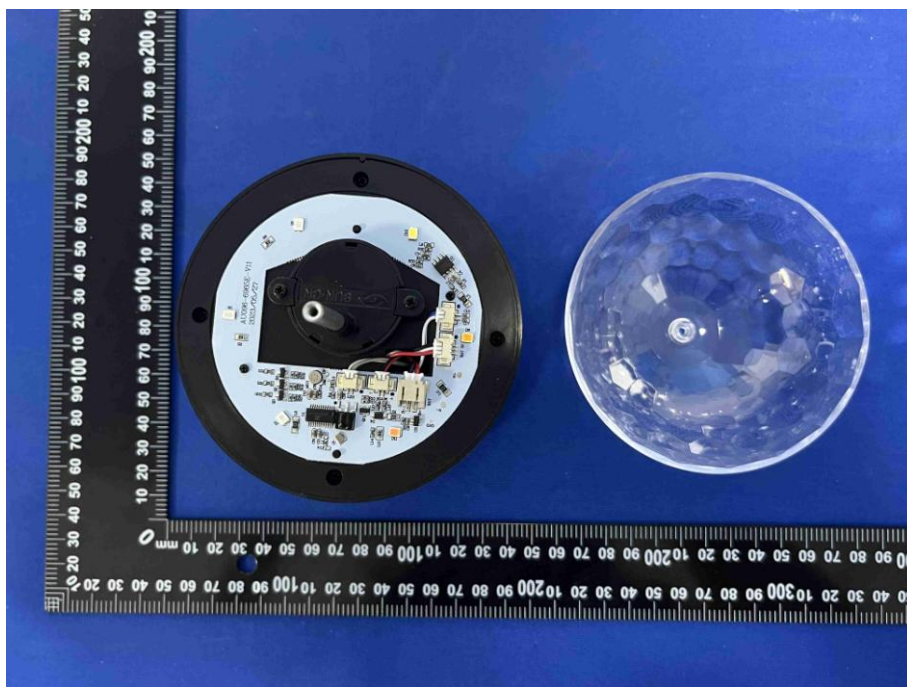

Appendix C: Photographs of EUT

Product: WIRELESS DISCO BALL LIGHT UP SPEAKER

Model: OD-WGDC001

Internal Photos

Antenna