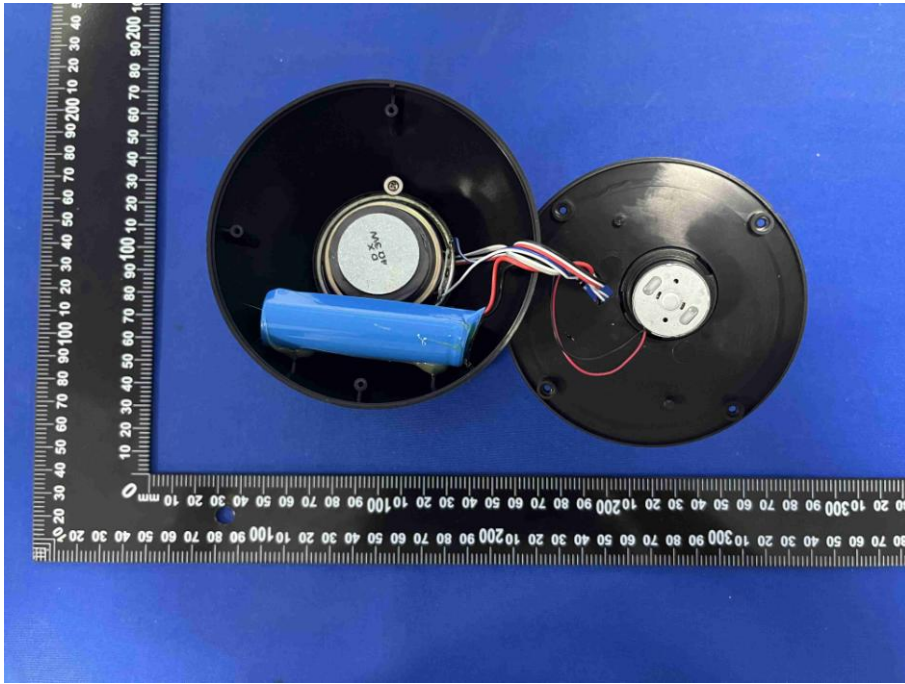

Appendix C: Photographs of EUT

Product: WIRELESS DISCO BALL LIGHT UP SPEAKER

Model: OD-WGDC001

Internal Photos

Antenna