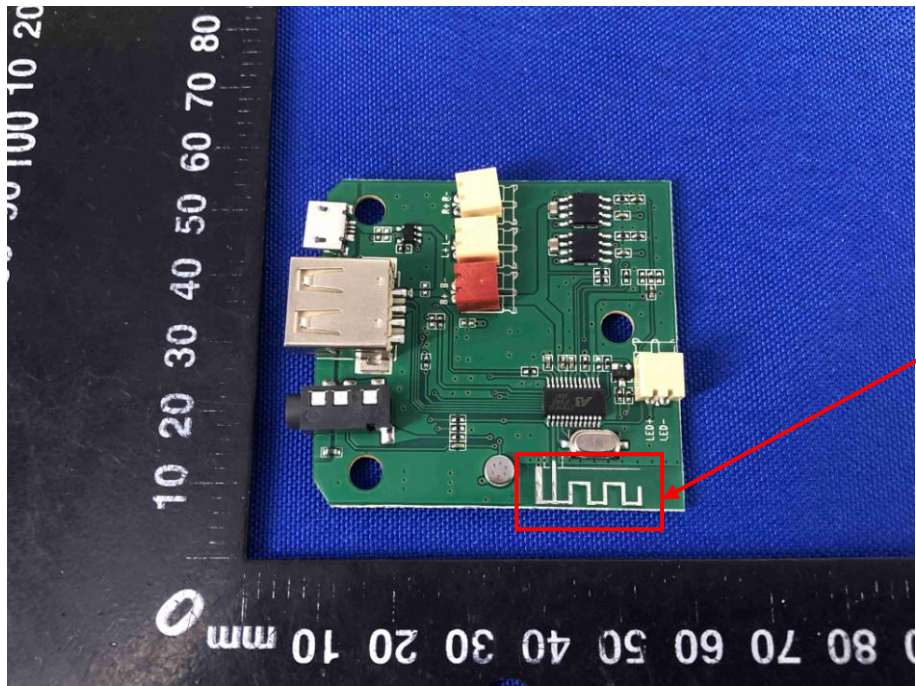

Appendix C: Photographs of EUT

Product: TWS PAIR BLUETOOTH SPEAKER

Model: SP873-BLACK-PAIR

Internal Photos

Antenna