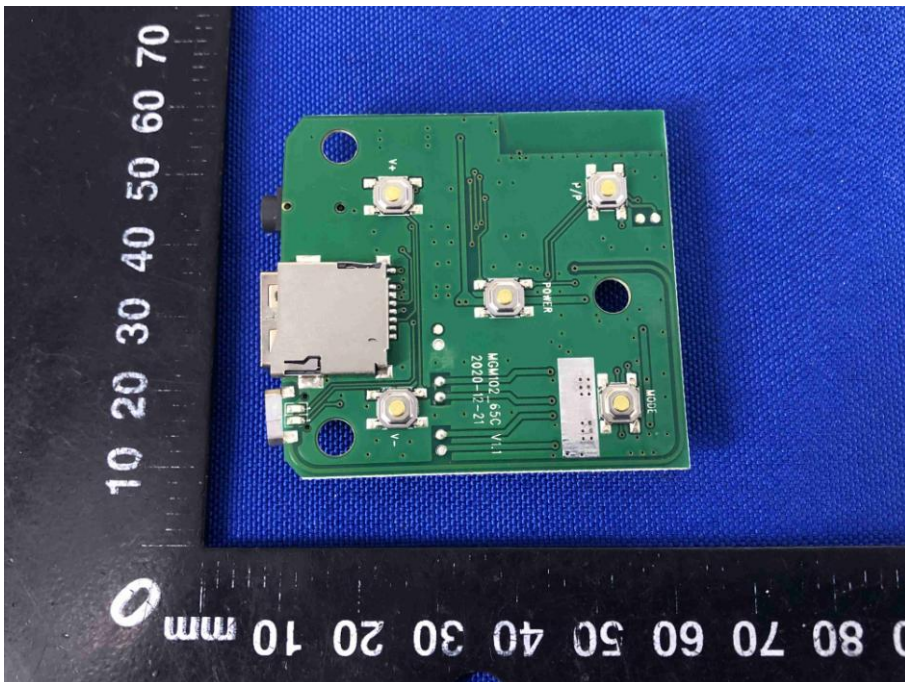

Appendix C: Photographs of EUT

Product: TWS PAIR BLUETOOTH SPEAKER

Model: SP873-BLACK-PAIR

Internal Photos

Antenna