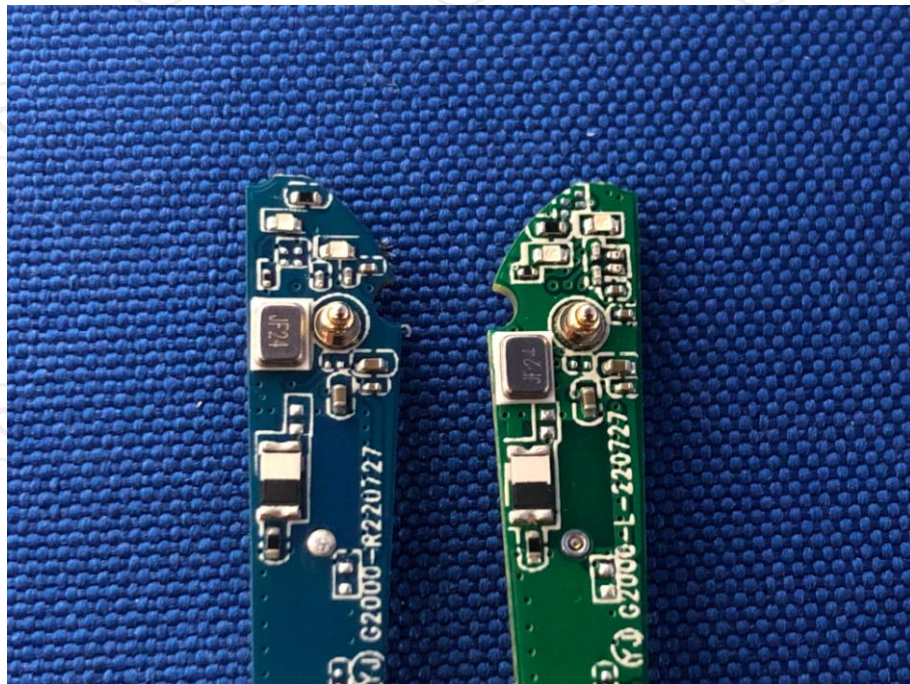

**Product: TWS STEREO BLUETOOTH EARBUDS WITH ACRYLIC CASE & DIGITAL DISPLAY**

**Model: PEB700**

**Internal Photos**

**\*\*\*\*\*END OF REPORT\*\*\*\*\***