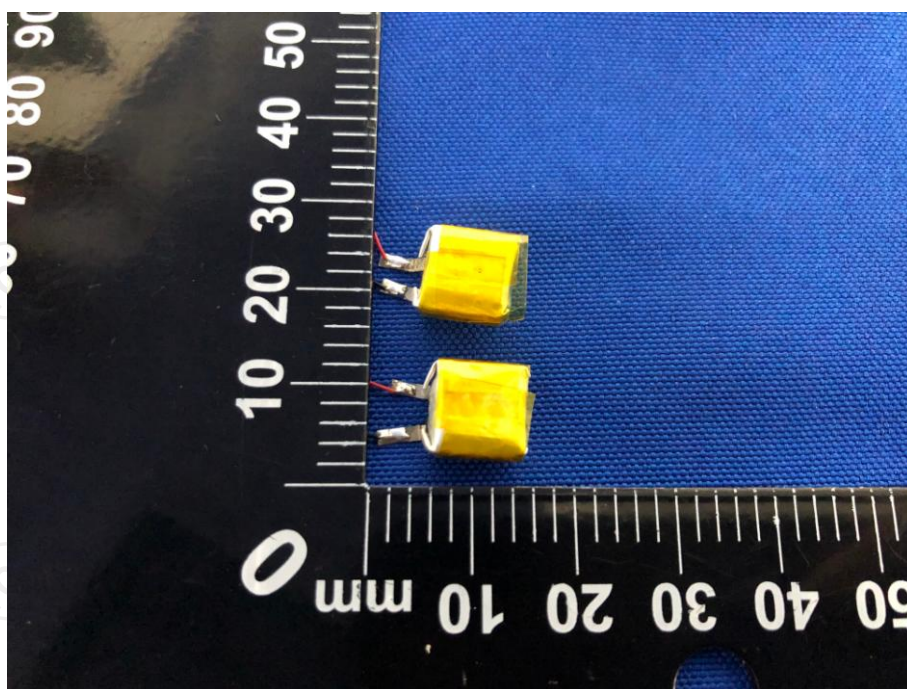

**Product: TWS STEREO BLUETOOTH EARBUDS WITH ACRYLIC CASE & DIGITAL DISPLAY**

**Model: PEB700**

**Internal Photos**

**\*\*\*\*\*END OF REPORT\*\*\*\*\***