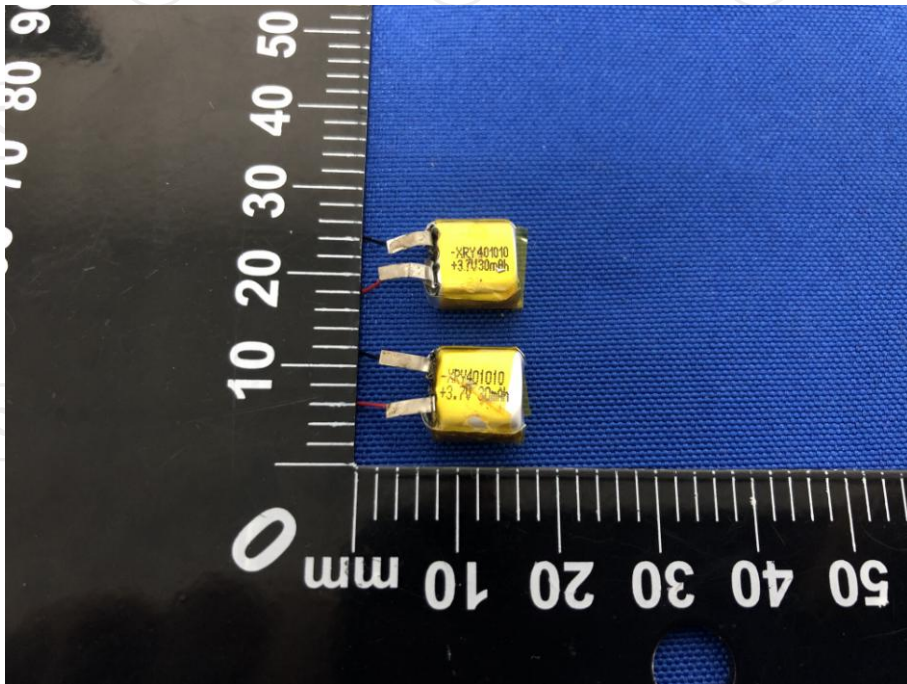

**Product: TWS STEREO BLUETOOTH EARBUDS WITH ACRYLIC CASE & DIGITAL DISPLAY**

**Model: PEB700**

**Internal Photos**

**\*\*\*\*\*END OF REPORT\*\*\*\*\***