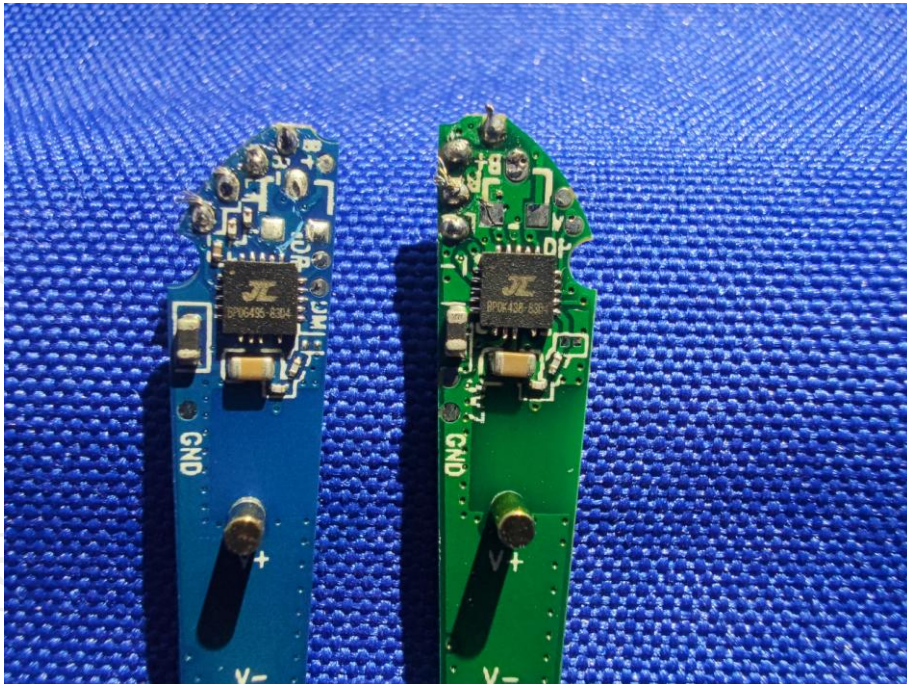

**Product: TWS STEREO BLUETOOTH EARBUDS WITH ACRYLIC CASE & DIGITAL DISPLAY**

**Model: PEB700**

**Internal Photos**

**\*\*\*\*\*END OF REPORT\*\*\*\*\***