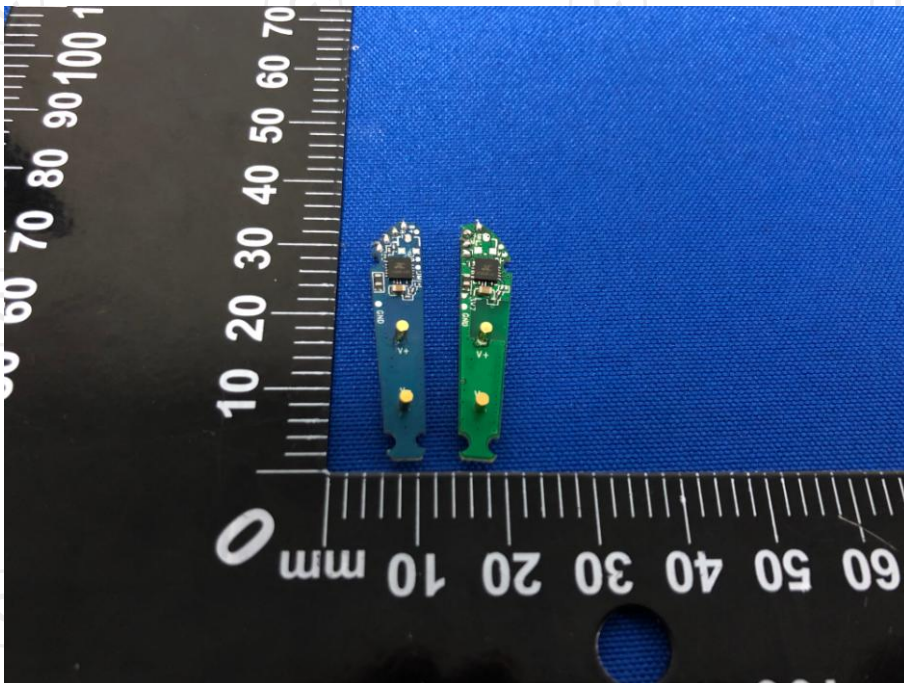

**Product: TWS STEREO BLUETOOTH EARBUDS WITH ACRYLIC CASE & DIGITAL DISPLAY**

**Model: PEB700**

**Internal Photos**

**\*\*\*\*\*END OF REPORT\*\*\*\*\***