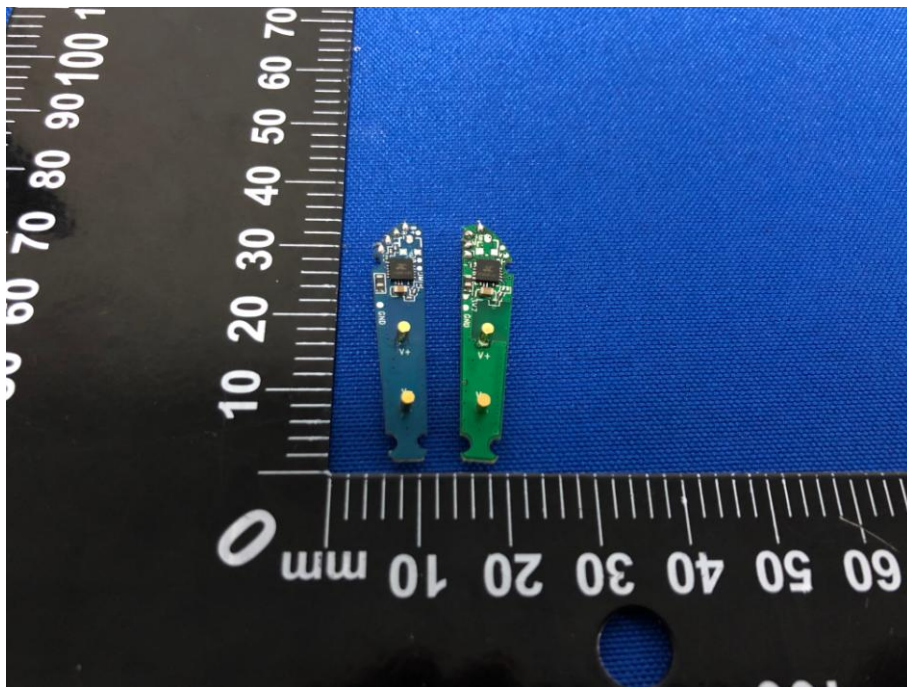

Appendix C: Photographs of EUT

Product: TWS STEREO BLUETOOTH EARBUDS WITH ACRYLIC CASE & DIGITAL DISPLAY

Model: PEB700

Internal Photos

Antenna