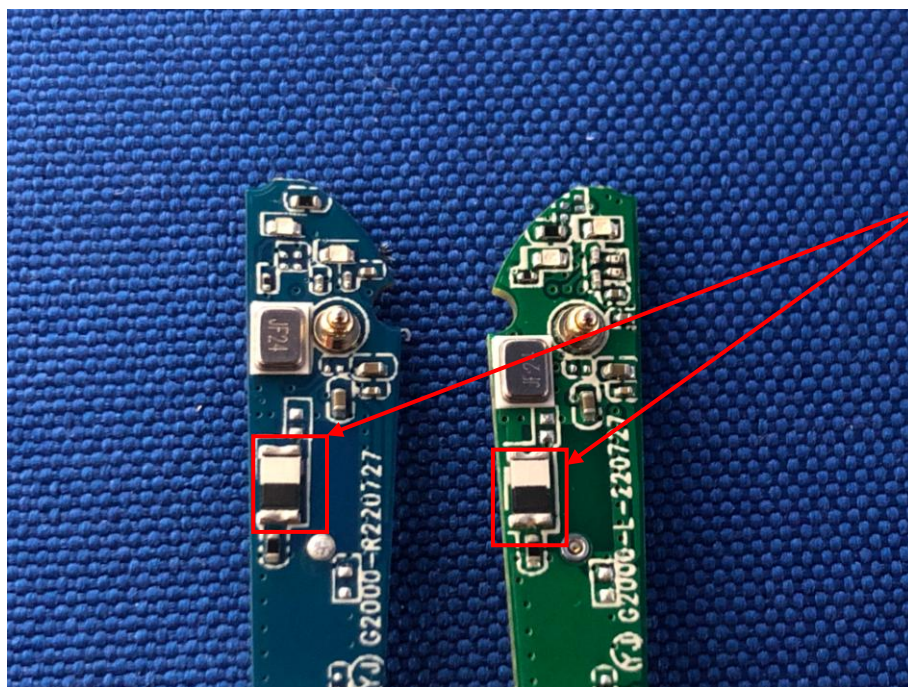

Appendix C: Photographs of EUT

Product: TWS STEREO BLUETOOTH EARBUDS WITH ACRYLIC CASE & DIGITAL DISPLAY

Model: PEB700

Internal Photos

Antenna