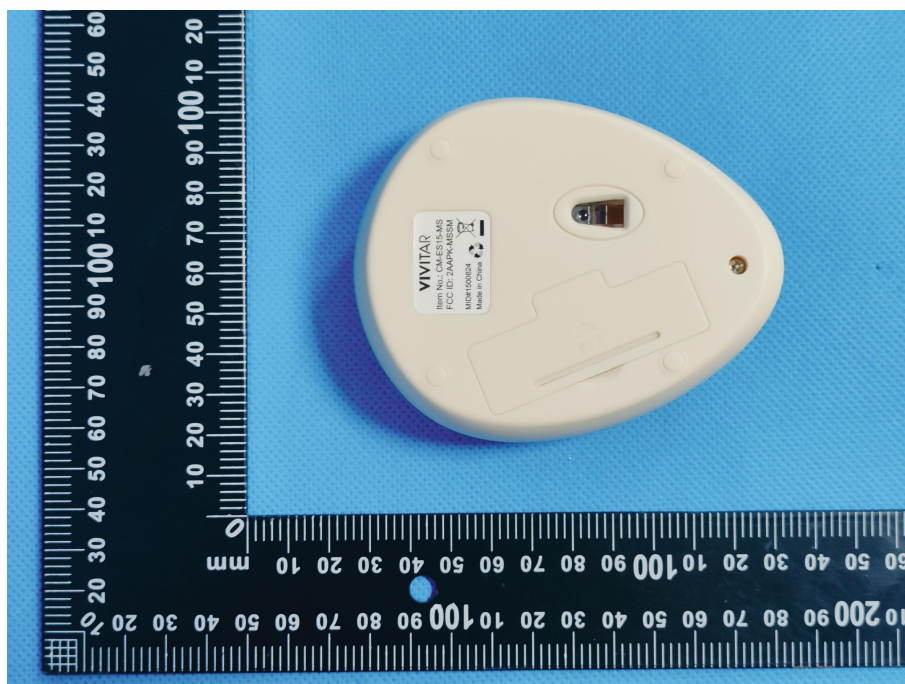

EUT PHOTOS(External Photos)

ZHONGHAN

FCC ID:2AAPK-MSSM

ZHONGHAN

FCC ID:2AAPK-MSSM

***** END OF REPORT *****