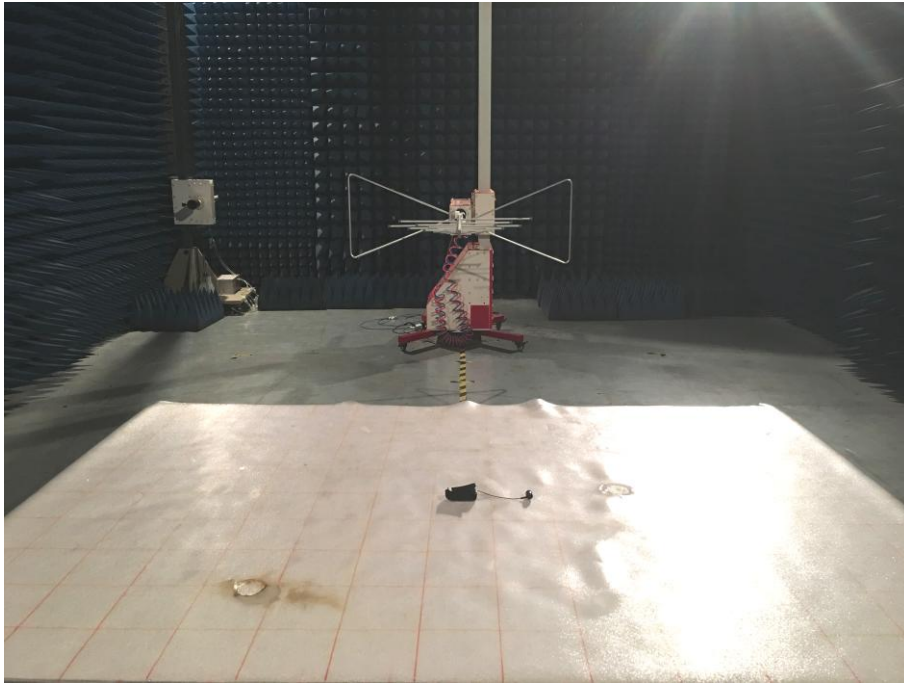

## Appendix A: Photographs of Test Setup

Product: Bluetooth Retractable Headset  
Model: MA-SR002  
Radiated Emission

## Conducted Emission