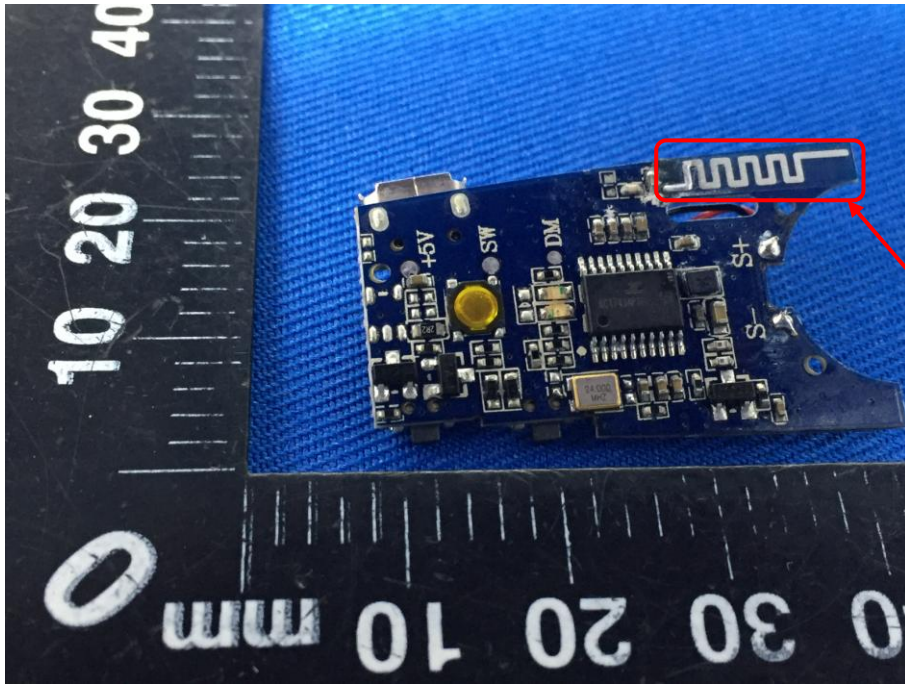

## Appendix B: Photographs of EUT

Product: Bluetooth Retractable Headset

Model: MA-SR002

Internal Photos

Antenna