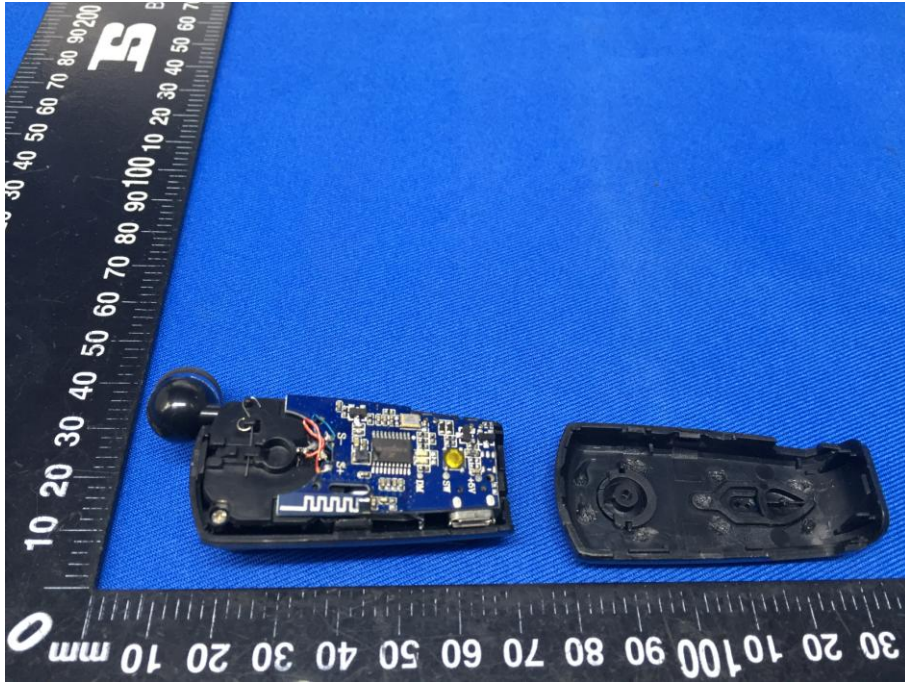

## Appendix B: Photographs of EUT

Product: Bluetooth Retractable Headset

Model: MA-SR002

Internal Photos

Antenna