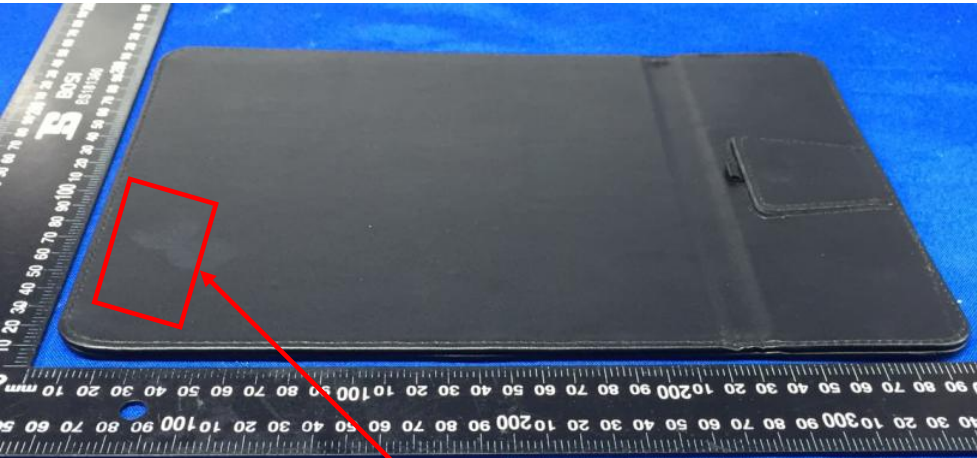

Label Artwork and Location

Model: MASBW001

Label:

Wireless mouse pad
Model: MASBW001
FCC ID: 2AAPK-MASBW001

Size: L*W=40*30mm

Location