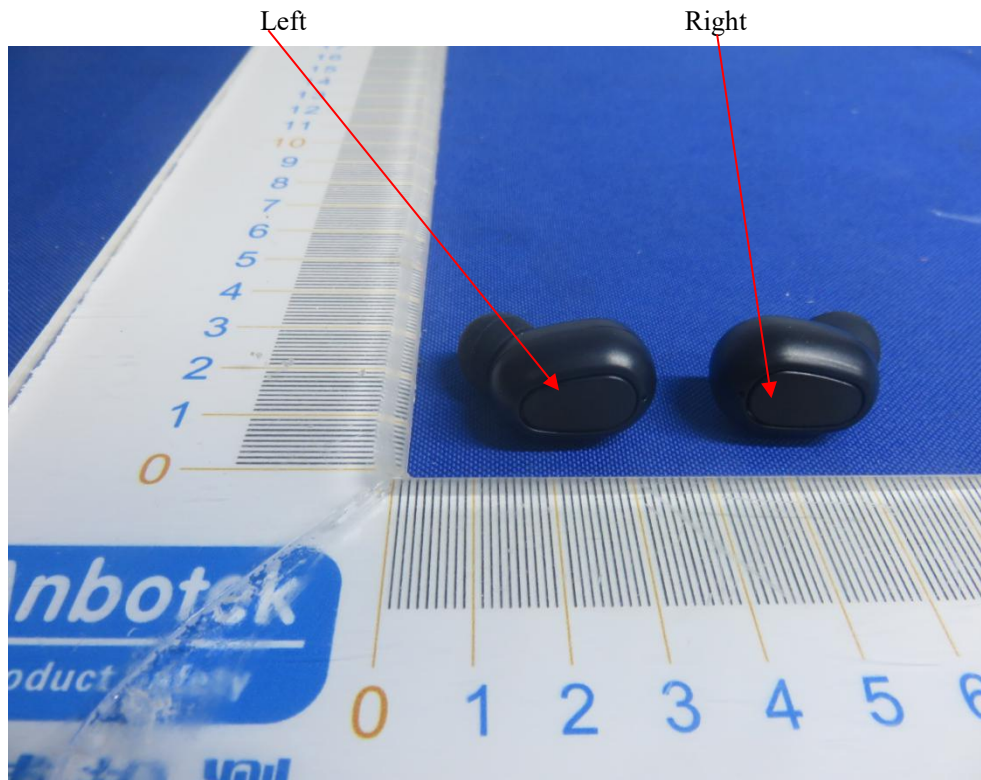

Label Location On EUT

Label

FCC ID: 2AAPK-MA3855