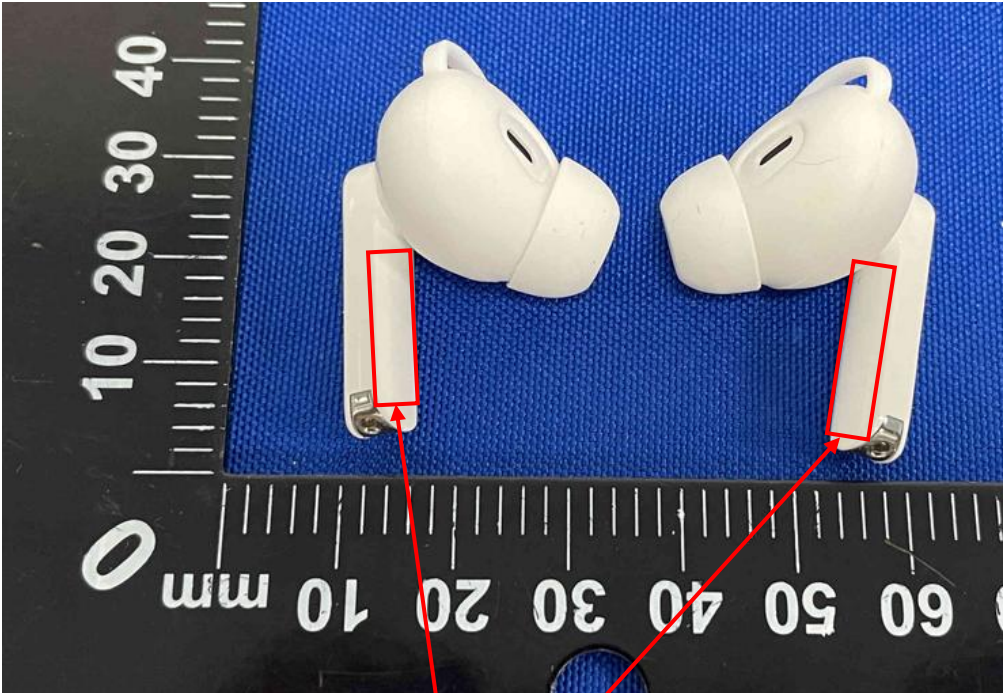

Label Artwork and Location

Model: MA-3768

Label:

FCC ID: 2AAPK-MA-3768

Size: L*W= 14*3.5mm

Location