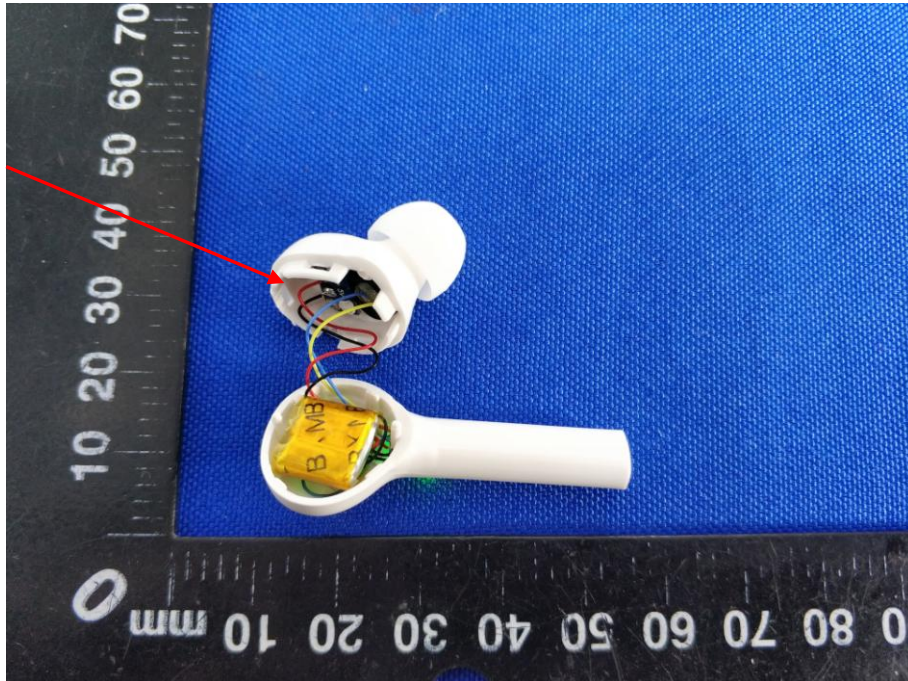

## Appendix B: Photographs of EUT

Product: Bluetooth earphone

Model: MA-3421

Internal Photos

Left

Right

Antenna