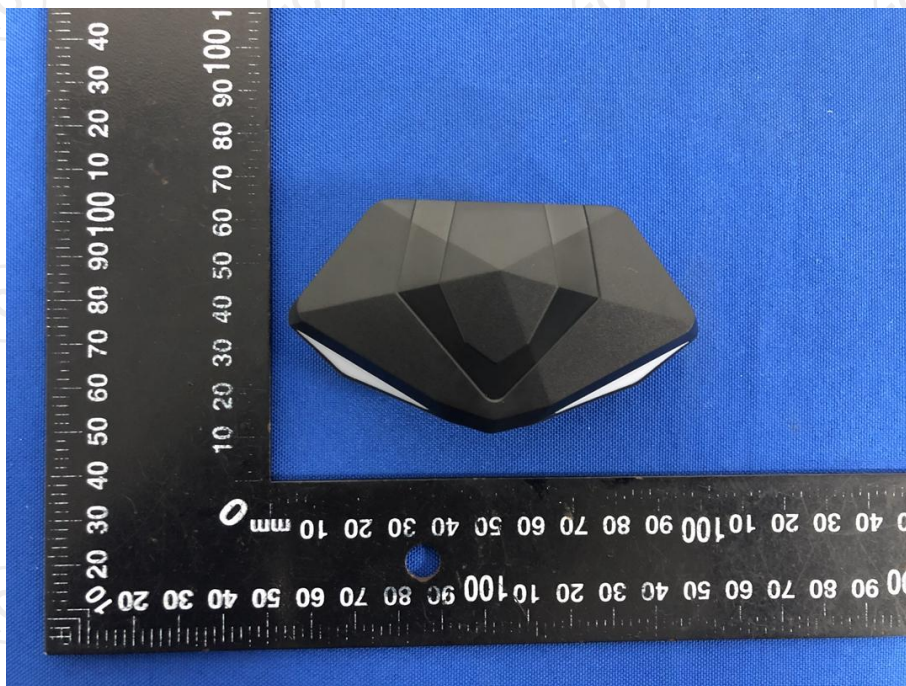

Appendix B: Photographs of Test Setup

Product: Gaming TWS Earbuds

Model: LUP011-BLK

Radiated Emission

Conducted Emission

Appendix C: Photographs of EUT
Product: Gaming TWS Earbuds
Model: LUP011-BLK
External Photos

Product: Gaming TWS Earbuds
Model: LUP011-BLK
Internal Photos

*******END OF REPORT*******