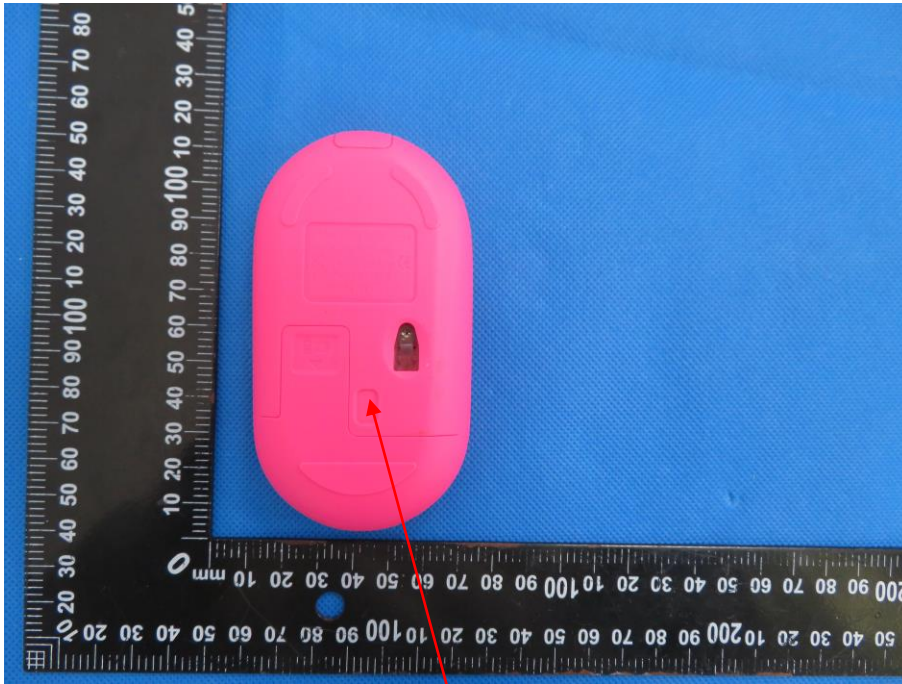

Label & label location

10mm*5mm

WIRELESS MOUSE
FCC ID: 2AAPK-JUSWMP022