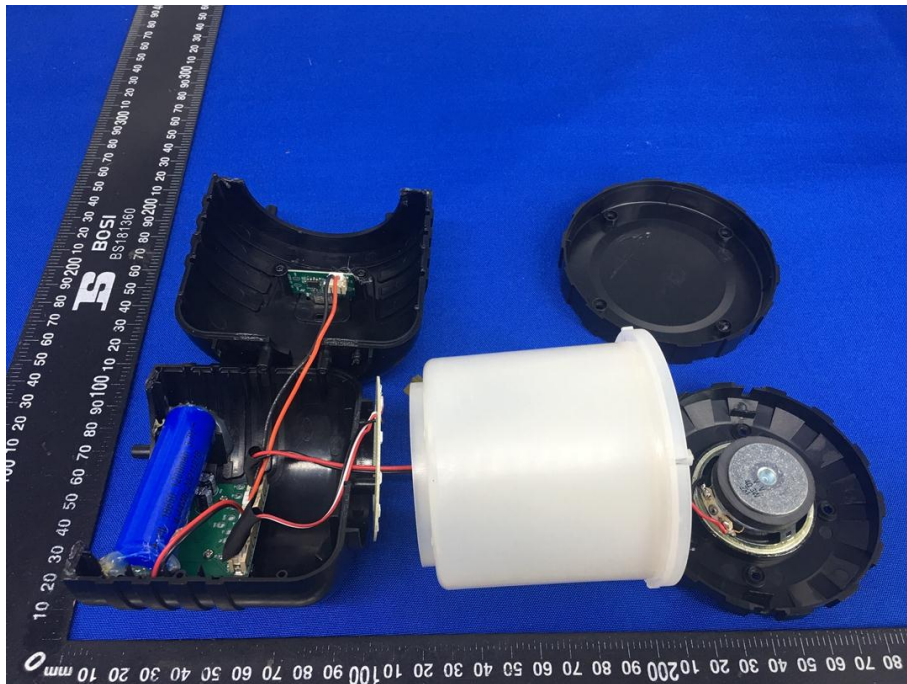

Appendix C: Photographs of EUT

Product: Lantern with wireless speaker

Model: OD-HKT001

Internal Photos

Antenna