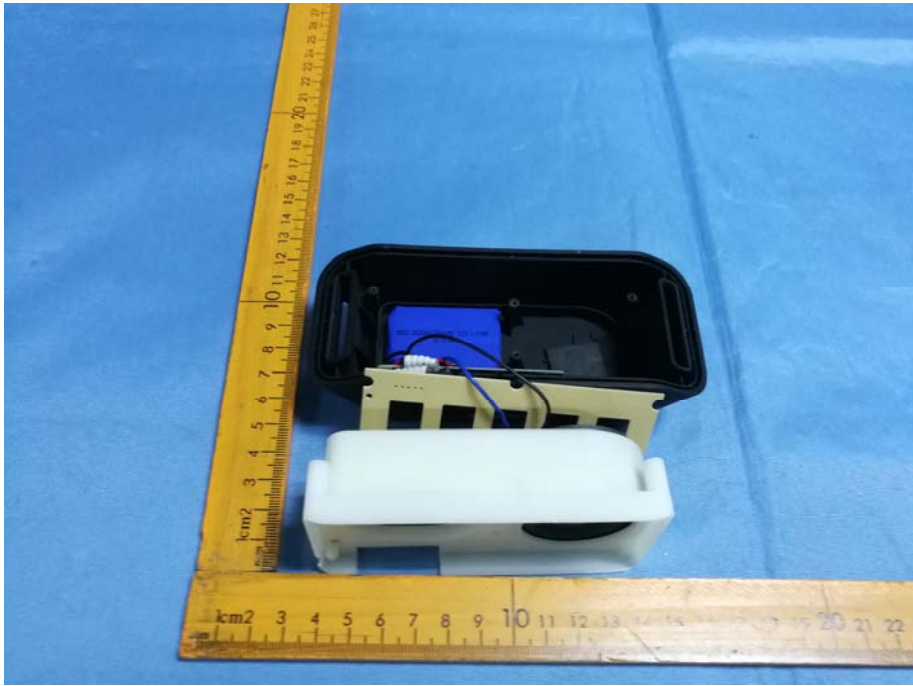

Model No.: DC-1445
FCC ID: 2AAPK-DC1445

Antenna